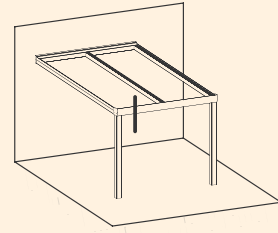

Code: **P-1155**
0,664 kg/m

Code: **P-1156**
0,314 kg/m

Code: **P-1157**
0,515 kg/m

Code: **P-1162**
1,695 kg/m

Code: **P-1163**
1,605 kg/m

Code: **P-1164**
1,605 kg/m

	CODE	DESCRIPTION	QUANTITY IN PACKAGE
	AK-5362	Side Cap for Wall Connection Profile	
	AK-5363	Side Cap For Wavy Model Front Decor Profile	
	AK-5364	Side Cap For Angled Model Front Decor Profile	
	AK-5365	Side Cap for Curved Front Decor Profile	
	AK-5367	Steel Connector for 145x145 Column to Drain Profile	
	AK-5366	Steel Anchor for Column Profile (145x145) to the Ground Fixing	
	AK-5369	Steel Connector for 115x115 Column to Drain Profile	
	AK-5368	Steel Anchor for Column Profile (115x115) to the Ground Fixing	
	AK-5372	Polycarbonate Cover for LED Channel (6m)	

5° to 15° ANGLED
VERANDA

GROOVE & DRAIN CHANNEL DETAIL

	CODE	DESCRIPTION	QUANTITY IN PACKAGE
	CNT-VR12	Wall Gasket	50 m
	CNT-VR13	Top Cover Profile Gasket	200 m
	CNT-VR14	Dilatation Gasket	100 m
	CNT-VR15	Screw Hiding Gasket	200 m
	CNT-VR16	Gasket for Notched Area of Carrier Profile	200 m
	CNT-VR17	Inner Gasket Under Glass / Polycarbonate	200 m
	CNT-VR18	Gasket for Adjustable Profile	100 m

5° to 15° ANGLED VERANDA

WALL CONNECTION DETAIL

5° to 15° ANGLED
VERANDA

ALTERNATIVE - 1
GLASS/POLYCARBONATE SIDE FIXING PROFILE
WITH SCREW CONNECTION AND COVER

5° to 15° ANGLED
VERANDA

ALTERNATIVE - 2
GLASS/POLYCARBONATE SIDE FIXING PROFILE
WITH SCREW CONNECTION AND COVER