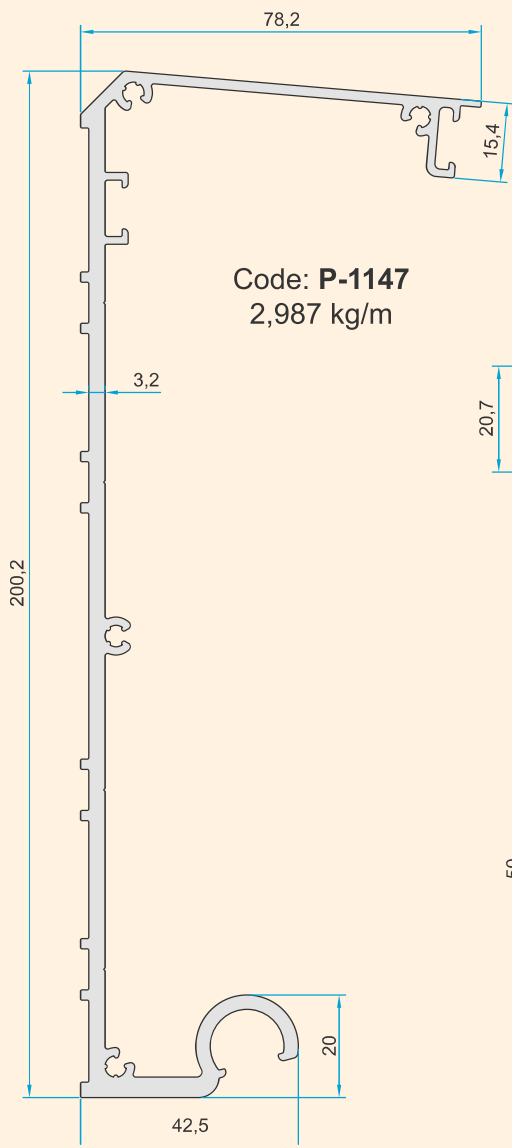

Glass (8,76 mm & 6+12+4,4 Insulated Glass Option)

Opaque Polycarbonate

Clear Polycarbonate

Code: **P-1152**
2,578 kg/m

Code: **P-1153**
2,601 kg/m

Code: **P-1154**
0,149 kg/m

Code: **AK-5372**
Polycarbonate Cover

Code: **P-1155**
0,664 kg/m

Code: **P-1156**
0,314 kg/m

Code: **P-1157**
0,515 kg/m

Code: **P-1162**
1,695 kg/m

Code: **P-1163**
1,605 kg/m

Code: **P-1164**
1,605 kg/m

	CODE	DESCRIPTION	QUANTITY IN PACKAGE
	AK-5362	Side Cap for Wall Connection Profile	
	AK-5363	Side Cap For Wavy Model Front Decor Profile	
	AK-5364	Side Cap For Angled Model Front Decor Profile	
	AK-5365	Side Cap for Curved Front Decor Profile	
	AK-5367	Steel Connector for 145x145 Column to Drain Profile	
	AK-5366	Steel Anchor for Column Profile (145x145) to the Ground Fixing	
	AK-5369	Steel Connector for 115x115 Column to Drain Profile	
	AK-5368	Steel Anchor for Column Profile (115x115) to the Ground Fixing	
	AK-5372	Polycarbonate Cover for LED Channel (6m)	

5° to 15° ANGLED
VERANDA

GROOVE & DRAIN CHANNEL DETAIL

	CODE	DESCRIPTION	QUANTITY IN PACKAGE
	CNT-VR12	Wall Gasket	50 m
	CNT-VR13	Top Cover Profile Gasket	200 m
	CNT-VR14	Dilatation Gasket	100 m
	CNT-VR15	Screw Hiding Gasket	200 m
	CNT-VR16	Gasket for Notched Area of Carrier Profile	200 m
	CNT-VR17	Inner Gasket Under Glass / Polycarbonate	200 m
	CNT-VR18	Gasket for Adjustable Profile	100 m

5° to 15° ANGLED VERANDA

WALL CONNECTION DETAIL

5° to 15° ANGLED
VERANDA

ALTERNATIVE - 1
GLASS/POLYCARBONATE SIDE FIXING PROFILE
WITH SCREW CONNECTION AND COVER

5° to 15° ANGLED
VERANDA

ALTERNATIVE - 2
GLASS/POLYCARBONATE SIDE FIXING PROFILE
WITH SCREW CONNECTION AND COVER