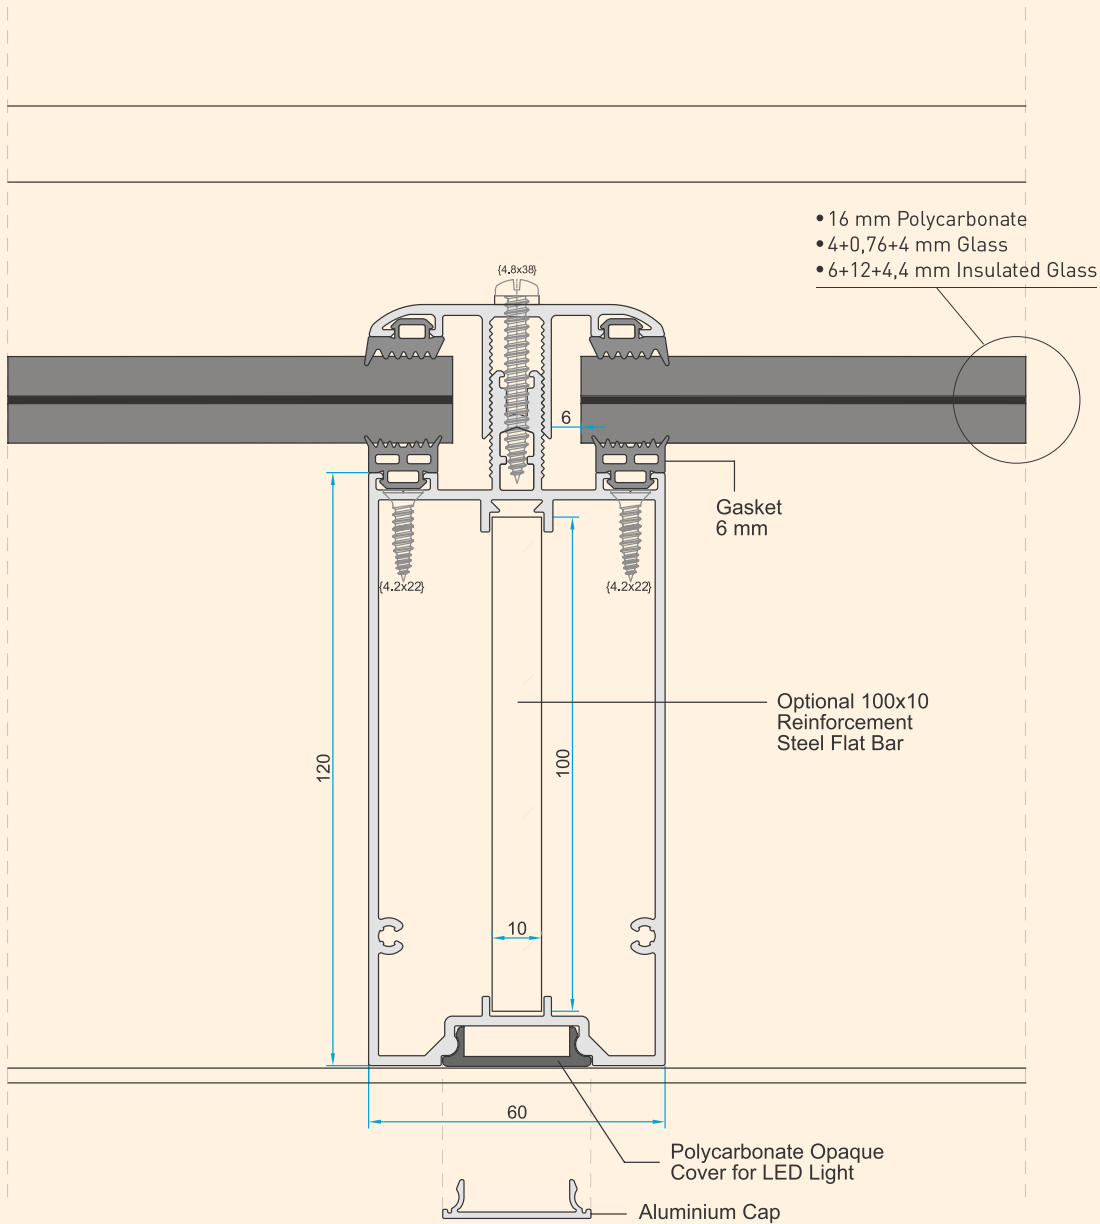

ALTERNATIVE - 3
CARRIER PROFILE WITH LED CHANNEL