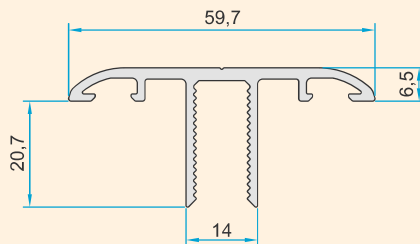

Veranda

Advantages of Veranda System

- Angle Adjustable: from 5 Degrees to 15 Degrees
- Column Profiles with Two Alternatives (145x145 mm & 115x115 mm)
- Front Decor Profiles with Three Alternatives
- LED Light Channel on Carrier Profile
- Steel Reinforcement Possibility for Long Depths in Carrier Profiles and Drainage Profile
- Steel Anchoring to the Ground
- Maximum Leakproofing with Extra Gaskets

Glass (8,76 mm & 6+12+4,4 Insulated Glass Option)

Opaque Polycarbonate

Clear Polycarbonate

Code: **P-1152**
2,578 kg/m

Code: **P-1153**
2,601 kg/m

Code: **P-1154**
0,149 kg/m

Code: **AK-5372**
Polycarbonate Cover

Code: **P-1155**
0,664 kg/m

Code: **P-1156**
0,314 kg/m

Code: **P-1157**
0,515 kg/m

Code: **P-1162**
1,695 kg/m

Code: **P-1163**
1,605 kg/m

Code: **P-1164**
1,605 kg/m

	CODE	DESCRIPTION	QUANTITY IN PACKAGE
	AK-5362	Side Cap for Wall Connection Profile	
	AK-5363	Side Cap For Wavy Model Front Decor Profile	
	AK-5364	Side Cap For Angled Model Front Decor Profile	
	AK-5365	Side Cap for Curved Front Decor Profile	
	AK-5367	Steel Connector for 145x145 Column to Drain Profile	
	AK-5366	Steel Anchor for Column Profile (145x145) to the Ground Fixing	
	AK-5369	Steel Connector for 115x115 Column to Drain Profile	
	AK-5368	Steel Anchor for Column Profile (115x115) to the Ground Fixing	
	AK-5372	Polycarbonate Cover for LED Channel (6m)	

5° to 15° ANGLED
VERANDA

GROOVE & DRAIN CHANNEL DETAIL

	CODE	DESCRIPTION	QUANTITY IN PACKAGE
	CNT-VR12	Wall Gasket	50 m
	CNT-VR13	Top Cover Profile Gasket	200 m
	CNT-VR14	Dilatation Gasket	100 m
	CNT-VR15	Screw Hiding Gasket	200 m
	CNT-VR16	Gasket for Notched Area of Carrier Profile	200 m
	CNT-VR17	Inner Gasket Under Glass / Polycarbonate	200 m
	CNT-VR18	Gasket for Adjustable Profile	100 m