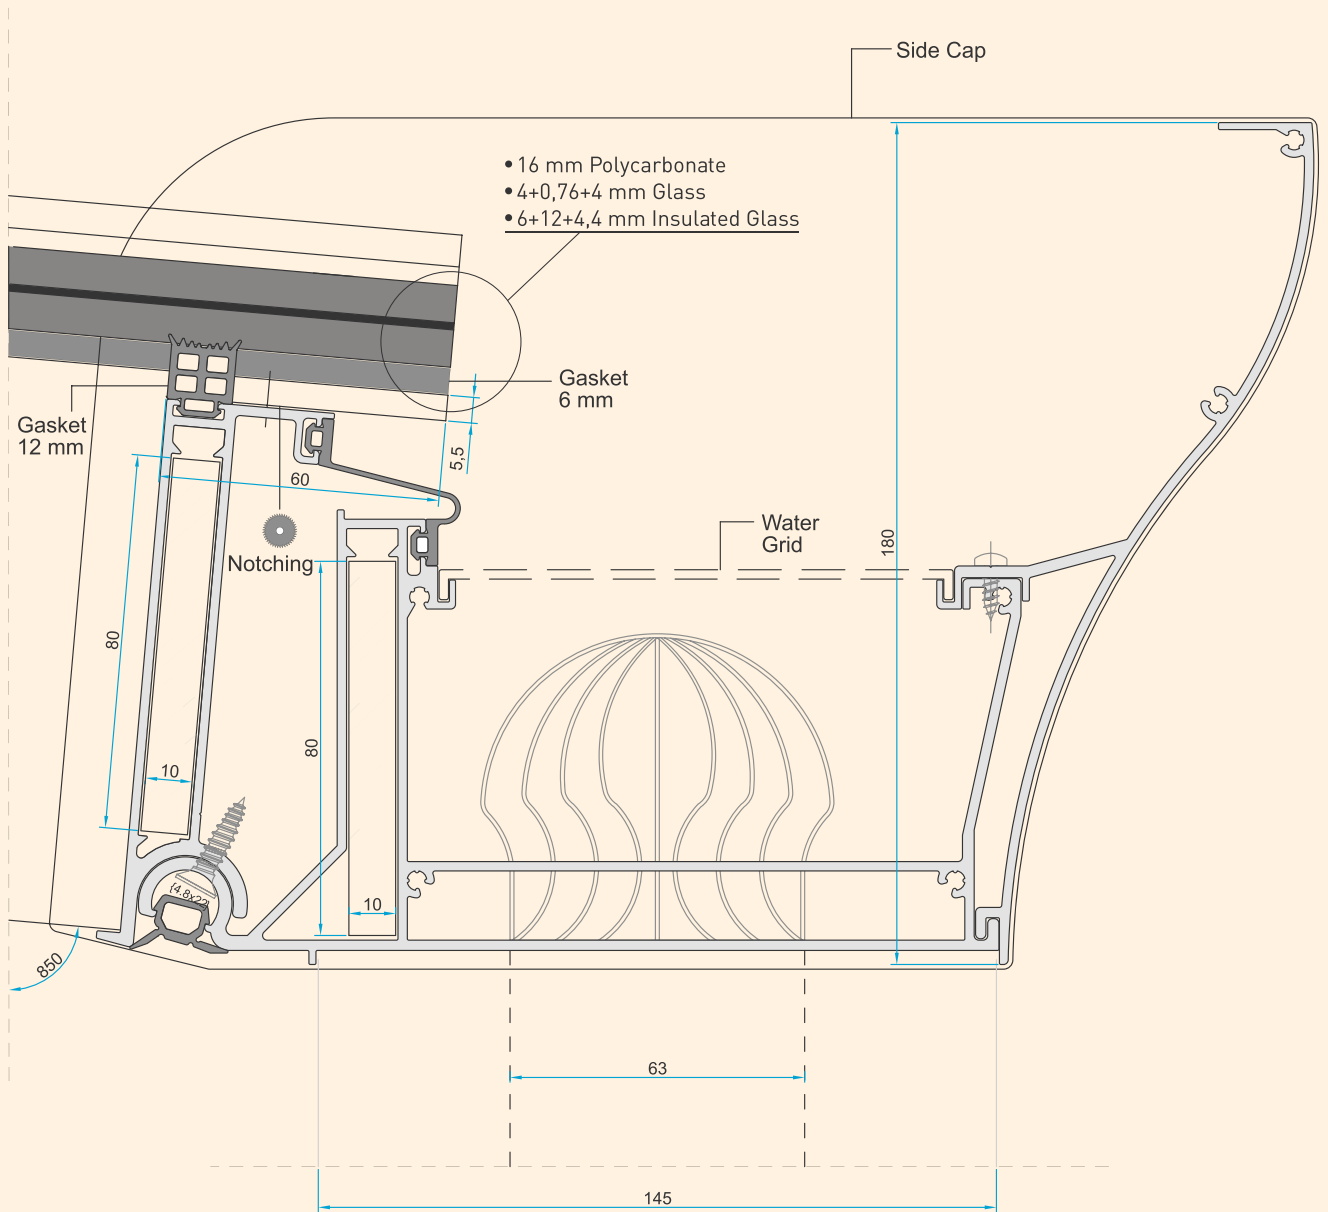

5° to 15° ANGLED VERANDA

WALL CONNECTION DETAIL

5° to 15° ANGLED
VERANDA

ALTERNATIVE - 1
GLASS/POLYCARBONATE SIDE FIXING PROFILE
WITH SCREW CONNECTION AND COVER

5° to 15° ANGLED
VERANDA

ALTERNATIVE - 2
GLASS/POLYCARBONATE SIDE FIXING PROFILE
WITH SCREW CONNECTION AND COVER

5° to 15° ANGLED
VERANDA

ALTERNATIVE - 1
GLASS/POLYCARBONATE MIDDLE FIXING PROFILE
DETAIL WITH SCREW AND COVER

5° to 15° ANGLED
VERANDA

ALTERNATIVE - 2
GLASS/POLYCARBONATE MIDDLE FIXING
PROFILE DETAIL WITH SCREW

5° to 15° ANGLED
VERANDA

ALTERNATIVE - 3
CARRIER PROFILE WITH LED CHANNEL

ALTERNATIVE - 1
 145 X 145 mm VERTICAL CARRIER COLUMN DETAIL

ALTERNATIVE - 2
 115 X 115 mm VERTICAL CARRIER COLUMN DETAIL

5° to 15° ANGLED
VERANDA

FRONT DECOR PROFILE ALTERNATIVE - 1
WAVY MODEL

5° to 15° ANGLED VERANDA

FRONT DECOR PROFILE ALTERNATIVE - 2
ANGLED MODEL

5° to 15° ANGLED
VERANDA

FRONT DECOR PROFILE ALTERNATIVE - 3
CURVED MODEL