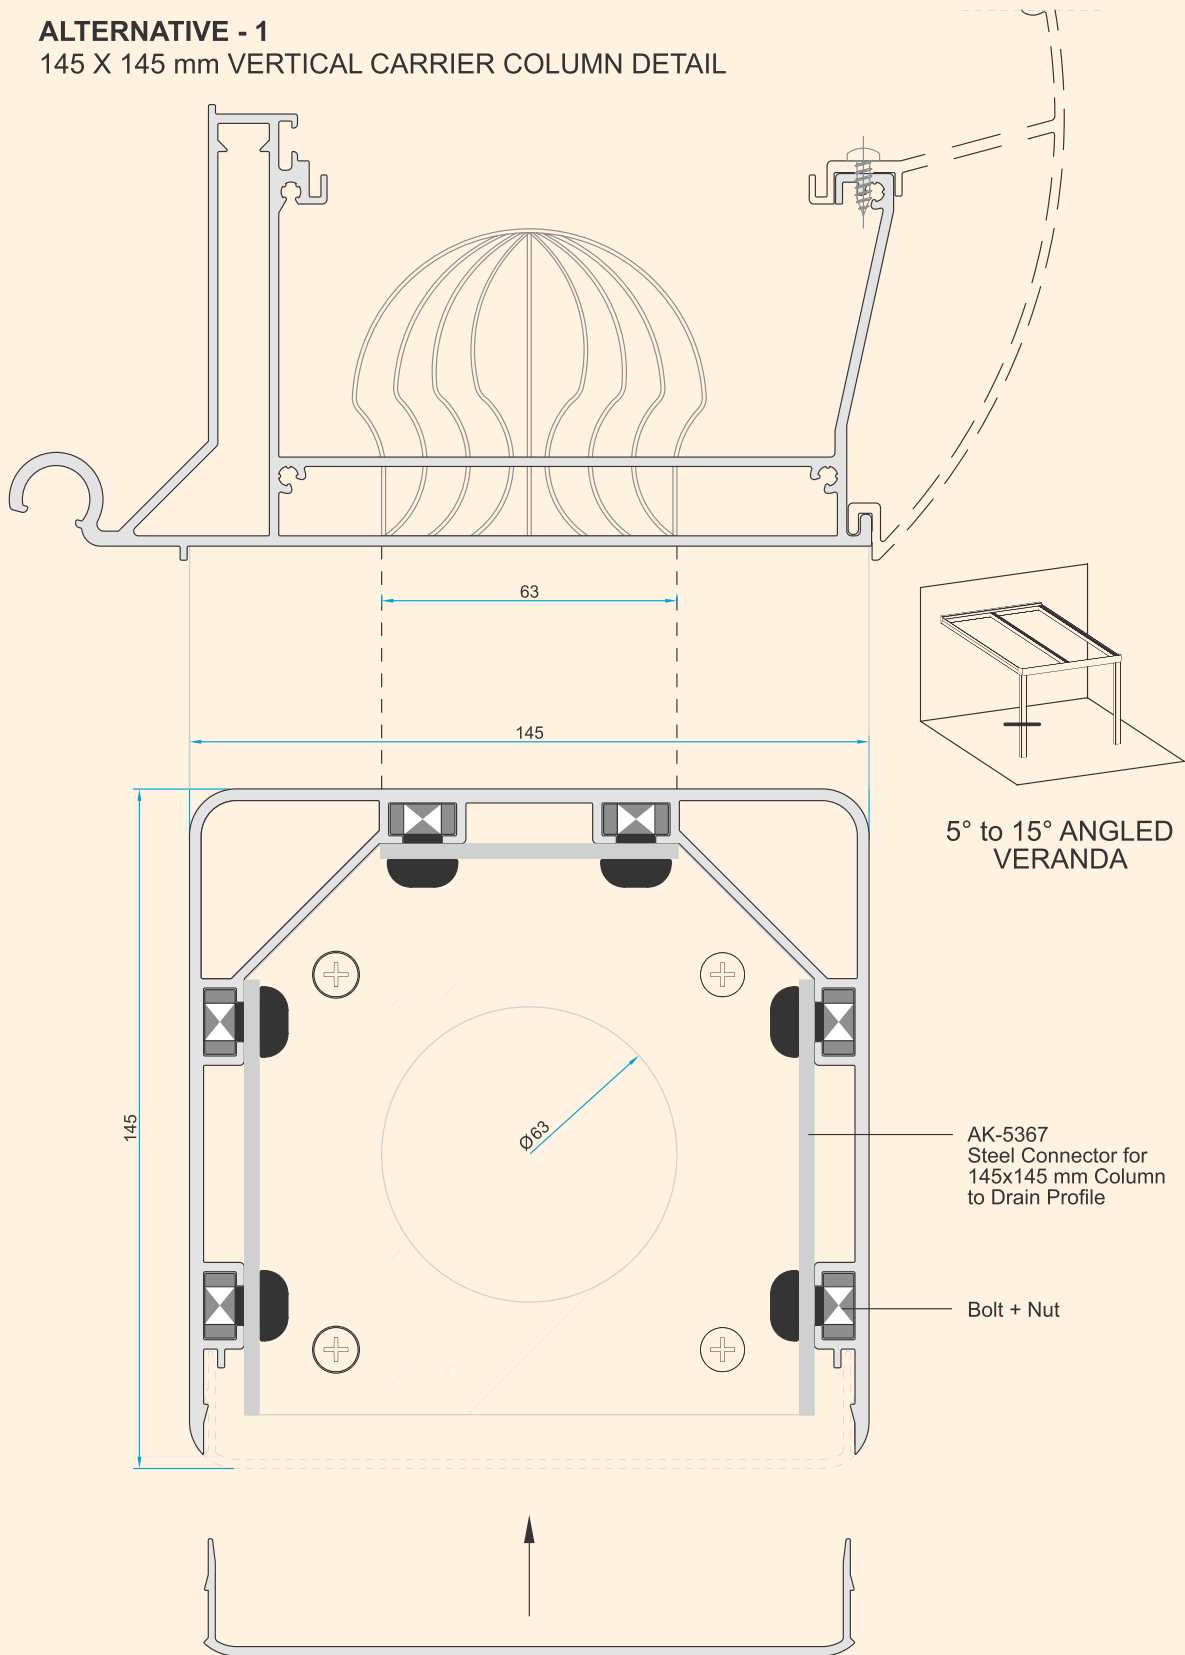

Code: **P-1155**
0,664 kg/m

Code: **P-1156**
0,314 kg/m

Code: **P-1157**
0,515 kg/m

Code: **P-1162**
1,695 kg/m

Code: **P-1163**
1,605 kg/m

Code: **P-1164**
1,605 kg/m

	CODE	DESCRIPTION	QUANTITY IN PACKAGE
	AK-5362	Side Cap for Wall Connection Profile	
	AK-5363	Side Cap For Wavy Model Front Decor Profile	
	AK-5364	Side Cap For Angled Model Front Decor Profile	
	AK-5365	Side Cap for Curved Front Decor Profile	
	AK-5367	Steel Connector for 145x145 Column to Drain Profile	
	AK-5366	Steel Anchor for Column Profile (145x145) to the Ground Fixing	
	AK-5369	Steel Connector for 115x115 Column to Drain Profile	
	AK-5368	Steel Anchor for Column Profile (115x115) to the Ground Fixing	
	AK-5372	Polycarbonate Cover for LED Channel (6m)	

5° to 15° ANGLED VERANDA

WALL CONNECTION DETAIL

5° to 15° ANGLED
VERANDA

ALTERNATIVE - 1
GLASS/POLYCARBONATE SIDE FIXING PROFILE
WITH SCREW CONNECTION AND COVER

5° to 15° ANGLED
VERANDA

ALTERNATIVE - 2
GLASS/POLYCARBONATE SIDE FIXING PROFILE
WITH SCREW CONNECTION AND COVER

5° to 15° ANGLED
VERANDA

ALTERNATIVE - 1
GLASS/POLYCARBONATE MIDDLE FIXING PROFILE
DETAIL WITH SCREW AND COVER

5° to 15° ANGLED
VERANDA

ALTERNATIVE - 2
GLASS/POLYCARBONATE MIDDLE FIXING
PROFILE DETAIL WITH SCREW

5° to 15° ANGLED
VERANDA

ALTERNATIVE - 3
CARRIER PROFILE WITH LED CHANNEL

ALTERNATIVE - 1
 145 X 145 mm VERTICAL CARRIER COLUMN DETAIL

ALTERNATIVE - 2
 115 X 115 mm VERTICAL CARRIER COLUMN DETAIL

5° to 15° ANGLED
VERANDA