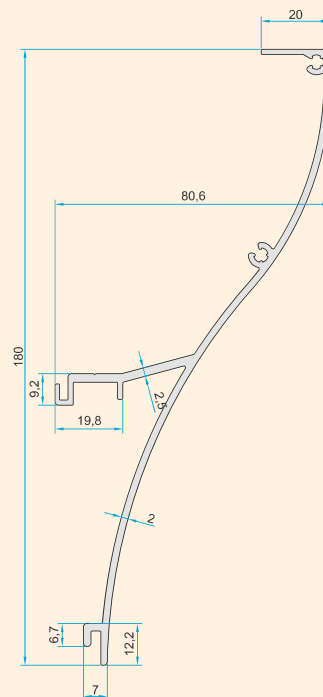

Glass (8,76 mm & 6+12+4,4 Insulated Glass Option)

Opaque Polycarbonate

Clear Polycarbonate

Code: **P-1152**
2,578 kg/m

Code: **P-1153**
2,601 kg/m

Code: **P-1154**
0,149 kg/m

Code: **AK-5372**
Polycarbonate Cover

Code: **P-1155**
0,664 kg/m

Code: **P-1156**
0,314 kg/m

Code: **P-1157**
0,515 kg/m

Code: **P-1162**
1,695 kg/m

Code: **P-1163**
1,605 kg/m

Code: **P-1164**
1,605 kg/m

	CODE	DESCRIPTION	QUANTITY IN PACKAGE
	AK-5362	Side Cap for Wall Connection Profile	
	AK-5363	Side Cap For Wavy Model Front Decor Profile	
	AK-5364	Side Cap For Angled Model Front Decor Profile	
	AK-5365	Side Cap for Curved Front Decor Profile	
	AK-5367	Steel Connector for 145x145 Column to Drain Profile	
	AK-5366	Steel Anchor for Column Profile (145x145) to the Ground Fixing	
	AK-5369	Steel Connector for 115x115 Column to Drain Profile	
	AK-5368	Steel Anchor for Column Profile (115x115) to the Ground Fixing	
	AK-5372	Polycarbonate Cover for LED Channel (6m)	

5° to 15° ANGLED
VERANDA

GROOVE & DRAIN CHANNEL DETAIL

	CODE	DESCRIPTION	QUANTITY IN PACKAGE
	CNT-VR12	Wall Gasket	50 m
	CNT-VR13	Top Cover Profile Gasket	200 m
	CNT-VR14	Dilatation Gasket	100 m
	CNT-VR15	Screw Hiding Gasket	200 m
	CNT-VR16	Gasket for Notched Area of Carrier Profile	200 m
	CNT-VR17	Inner Gasket Under Glass / Polycarbonate	200 m
	CNT-VR18	Gasket for Adjustable Profile	100 m

5° to 15° ANGLED VERANDA

WALL CONNECTION DETAIL

5° to 15° ANGLED
VERANDA

ALTERNATIVE - 1
GLASS/POLYCARBONATE SIDE FIXING PROFILE
WITH SCREW CONNECTION AND COVER

5° to 15° ANGLED
VERANDA

ALTERNATIVE - 2
GLASS/POLYCARBONATE SIDE FIXING PROFILE
WITH SCREW CONNECTION AND COVER