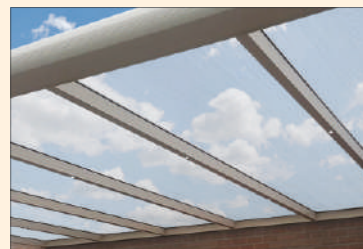

Clear Polycarbonate