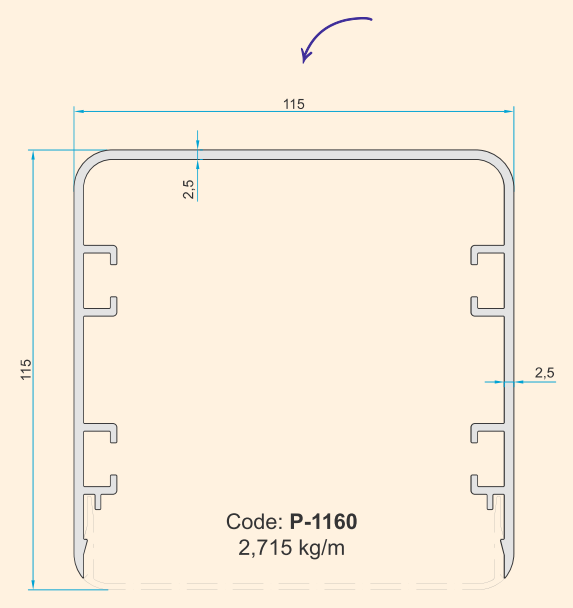

Veranda

Advantages of Veranda System

- Angle Adjustable: from 5 Degrees to 15 Degrees
- Column Profiles with Two Alternatives (145x145 mm & 115x115 mm)
- Front Decor Profiles with Three Alternatives
- LED Light Channel on Carrier Profile
- Steel Reinforcement Possibility for Long Depths in Carrier Profiles and Drainage Profile
- Steel Anchoring to the Ground
- Maximum Leakproofing with Extra Gaskets

Glass (8,76 mm & 6+12+4,4 Insulated Glass Option)

Opaque Polycarbonate

Clear Polycarbonate

Code: **P-1152**
2,578 kg/m

Code: **P-1153**
2,601 kg/m

Code: **P-1154**
0,149 kg/m

Code: **AK-5372**
Polycarbonate Cover

Code: **P-1155**
0,664 kg/m

Code: **P-1156**
0,314 kg/m

Code: **P-1157**
0,515 kg/m

Code: **P-1162**
1,695 kg/m

Code: **P-1163**
1,605 kg/m

Code: **P-1164**
1,605 kg/m

	CODE	DESCRIPTION	QUANTITY IN PACKAGE
	AK-5362	Side Cap for Wall Connection Profile	
	AK-5363	Side Cap For Wavy Model Front Decor Profile	
	AK-5364	Side Cap For Angled Model Front Decor Profile	
	AK-5365	Side Cap for Curved Front Decor Profile	
	AK-5367	Steel Connector for 145x145 Column to Drain Profile	
	AK-5366	Steel Anchor for Column Profile (145x145) to the Ground Fixing	
	AK-5369	Steel Connector for 115x115 Column to Drain Profile	
	AK-5368	Steel Anchor for Column Profile (115x115) to the Ground Fixing	
	AK-5372	Polycarbonate Cover for LED Channel (6m)	

5° to 15° ANGLED
VERANDA

GROOVE & DRAIN CHANNEL DETAIL

	CODE	DESCRIPTION	QUANTITY IN PACKAGE
	CNT-VR12	Wall Gasket	50 m
	CNT-VR13	Top Cover Profile Gasket	200 m
	CNT-VR14	Dilatation Gasket	100 m
	CNT-VR15	Screw Hiding Gasket	200 m
	CNT-VR16	Gasket for Notched Area of Carrier Profile	200 m
	CNT-VR17	Inner Gasket Under Glass / Polycarbonate	200 m
	CNT-VR18	Gasket for Adjustable Profile	100 m