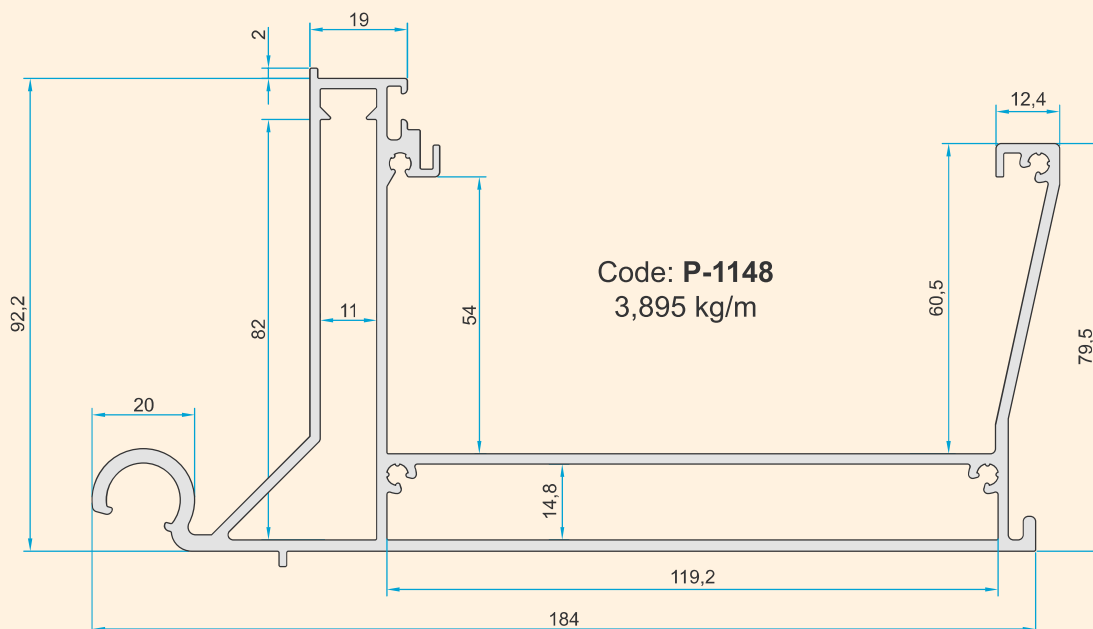

Veranda

Advantages of Veranda System

- Angle Adjustable: from 5 Degrees to 15 Degrees
- Column Profiles with Two Alternatives (145x145 mm & 115x115 mm)
- Front Decor Profiles with Three Alternatives
- LED Light Channel on Carrier Profile
- Steel Reinforcement Possibility for Long Depths in Carrier Profiles and Drainage Profile
- Steel Anchoring to the Ground
- Maximum Leakproofing with Extra Gaskets

Glass (8,76 mm & 6+12+4,4 Insulated Glass Option)

Opaque Polycarbonate

Clear Polycarbonate

Code: **P-1152**
2,578 kg/m

Code: **P-1153**
2,601 kg/m

Code: **P-1154**
0,149 kg/m

Code: **AK-5372**
Polycarbonate Cover

Code: **P-1155**
0,664 kg/m

Code: **P-1156**
0,314 kg/m

Code: **P-1157**
0,515 kg/m

Code: **P-1162**
1,695 kg/m

Code: **P-1163**
1,605 kg/m

Code: **P-1164**
1,605 kg/m

	CODE	DESCRIPTION	QUANTITY IN PACKAGE
	AK-5362	Side Cap for Wall Connection Profile	
	AK-5363	Side Cap For Wavy Model Front Decor Profile	
	AK-5364	Side Cap For Angled Model Front Decor Profile	
	AK-5365	Side Cap for Curved Front Decor Profile	
	AK-5367	Steel Connector for 145x145 Column to Drain Profile	
	AK-5366	Steel Anchor for Column Profile (145x145) to the Ground Fixing	
	AK-5369	Steel Connector for 115x115 Column to Drain Profile	
	AK-5368	Steel Anchor for Column Profile (115x115) to the Ground Fixing	
	AK-5372	Polycarbonate Cover for LED Channel (6m)	

5° to 15° ANGLED
VERANDA

GROOVE & DRAIN CHANNEL DETAIL

	CODE	DESCRIPTION	QUANTITY IN PACKAGE
	CNT-VR12	Wall Gasket	50 m
	CNT-VR13	Top Cover Profile Gasket	200 m
	CNT-VR14	Dilatation Gasket	100 m
	CNT-VR15	Screw Hiding Gasket	200 m
	CNT-VR16	Gasket for Notched Area of Carrier Profile	200 m
	CNT-VR17	Inner Gasket Under Glass / Polycarbonate	200 m
	CNT-VR18	Gasket for Adjustable Profile	100 m