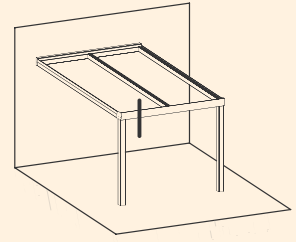

5° to 15° ANGLED VERANDA