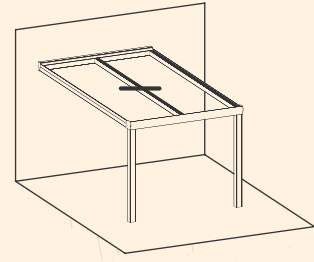

5° to 15° ANGLED
VERANDA