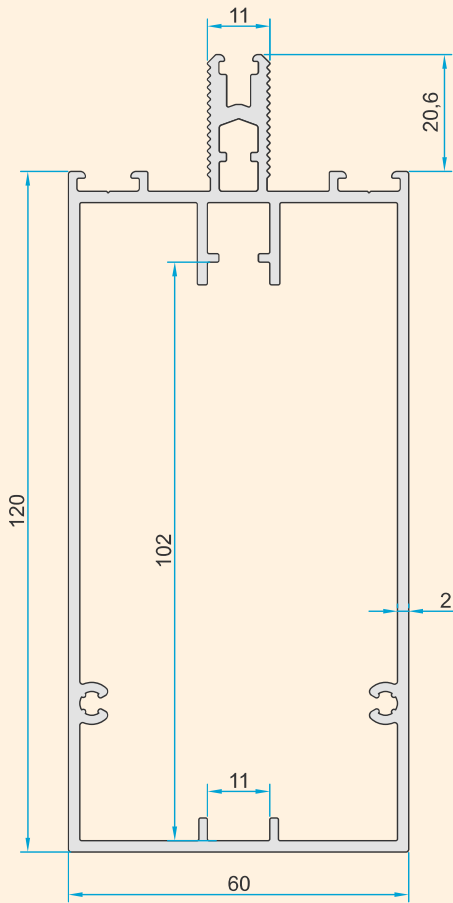

Glass (8,76 mm & 6+12+4,4 Insulated Glass Option)

Opaque Polycarbonate

Clear Polycarbonate

Code: **P-1152**
2,578 kg/m

Code: **P-1153**
2,601 kg/m

Code: **P-1154**
0,149 kg/m

Code: **AK-5372**
Polycarbonate Cover

Code: **P-1155**
0,664 kg/m

Code: **P-1156**
0,314 kg/m

Code: **P-1157**
0,515 kg/m

Code: **P-1162**
1,695 kg/m

Code: **P-1163**
1,605 kg/m

Code: **P-1164**
1,605 kg/m

	CODE	DESCRIPTION	QUANTITY IN PACKAGE
	AK-5362	Side Cap for Wall Connection Profile	
	AK-5363	Side Cap For Wavy Model Front Decor Profile	
	AK-5364	Side Cap For Angled Model Front Decor Profile	
	AK-5365	Side Cap for Curved Front Decor Profile	
	AK-5367	Steel Connector for 145x145 Column to Drain Profile	
	AK-5366	Steel Anchor for Column Profile (145x145) to the Ground Fixing	
	AK-5369	Steel Connector for 115x115 Column to Drain Profile	
	AK-5368	Steel Anchor for Column Profile (115x115) to the Ground Fixing	
	AK-5372	Polycarbonate Cover for LED Channel (6m)	

5° to 15° ANGLED
VERANDA

GROOVE & DRAIN CHANNEL DETAIL

	CODE	DESCRIPTION	QUANTITY IN PACKAGE
	CNT-VR12	Wall Gasket	50 m
	CNT-VR13	Top Cover Profile Gasket	200 m
	CNT-VR14	Dilatation Gasket	100 m
	CNT-VR15	Screw Hiding Gasket	200 m
	CNT-VR16	Gasket for Notched Area of Carrier Profile	200 m
	CNT-VR17	Inner Gasket Under Glass / Polycarbonate	200 m
	CNT-VR18	Gasket for Adjustable Profile	100 m

5° to 15° ANGLED VERANDA

WALL CONNECTION DETAIL

5° to 15° ANGLED
VERANDA

ALTERNATIVE - 1
GLASS/POLYCARBONATE SIDE FIXING PROFILE
WITH SCREW CONNECTION AND COVER

5° to 15° ANGLED
VERANDA

ALTERNATIVE - 2
GLASS/POLYCARBONATE SIDE FIXING PROFILE
WITH SCREW CONNECTION AND COVER