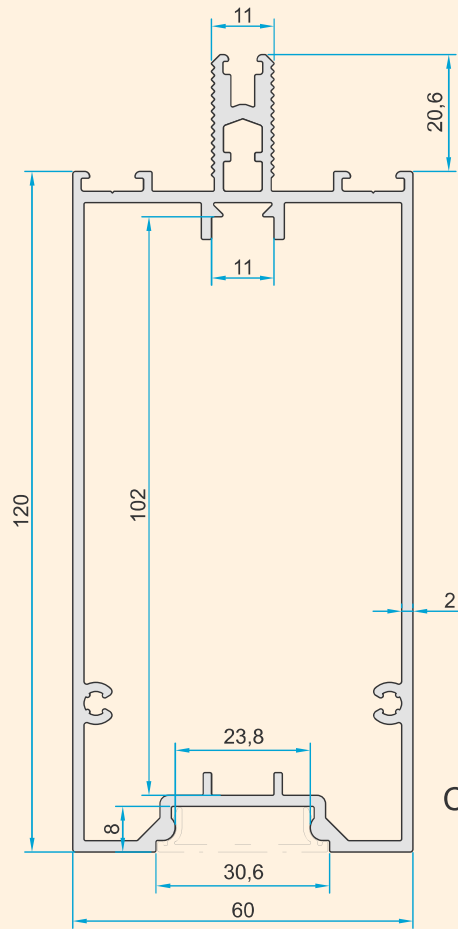

Glass (8,76 mm & 6+12+4,4 Insulated Glass Option)

Opaque Polycarbonate

Clear Polycarbonate

Code: **P-1152**
2,578 kg/m

Code: **P-1153**
2,601 kg/m

Code: **P-1154**
0,149 kg/m

Code: **AK-5372**
Polycarbonate Cover

Code: **P-1155**
0,664 kg/m

Code: **P-1156**
0,314 kg/m

Code: **P-1157**
0,515 kg/m

Code: **P-1162**
1,695 kg/m

Code: **P-1163**
1,605 kg/m

Code: **P-1164**
1,605 kg/m

	CODE	DESCRIPTION	QUANTITY IN PACKAGE
	AK-5362	Side Cap for Wall Connection Profile	
	AK-5363	Side Cap For Wavy Model Front Decor Profile	
	AK-5364	Side Cap For Angled Model Front Decor Profile	
	AK-5365	Side Cap for Curved Front Decor Profile	
	AK-5367	Steel Connector for 145x145 Column to Drain Profile	
	AK-5366	Steel Anchor for Column Profile (145x145) to the Ground Fixing	
	AK-5369	Steel Connector for 115x115 Column to Drain Profile	
	AK-5368	Steel Anchor for Column Profile (115x115) to the Ground Fixing	
	AK-5372	Polycarbonate Cover for LED Channel (6m)	

5° to 15° ANGLED
VERANDA

GROOVE & DRAIN CHANNEL DETAIL

	CODE	DESCRIPTION	QUANTITY IN PACKAGE
	CNT-VR12	Wall Gasket	50 m
	CNT-VR13	Top Cover Profile Gasket	200 m
	CNT-VR14	Dilatation Gasket	100 m
	CNT-VR15	Screw Hiding Gasket	200 m
	CNT-VR16	Gasket for Notched Area of Carrier Profile	200 m
	CNT-VR17	Inner Gasket Under Glass / Polycarbonate	200 m
	CNT-VR18	Gasket for Adjustable Profile	100 m

5° to 15° ANGLED VERANDA

WALL CONNECTION DETAIL

5° to 15° ANGLED
VERANDA

ALTERNATIVE - 1
GLASS/POLYCARBONATE SIDE FIXING PROFILE
WITH SCREW CONNECTION AND COVER

5° to 15° ANGLED
VERANDA

ALTERNATIVE - 2
GLASS/POLYCARBONATE SIDE FIXING PROFILE
WITH SCREW CONNECTION AND COVER