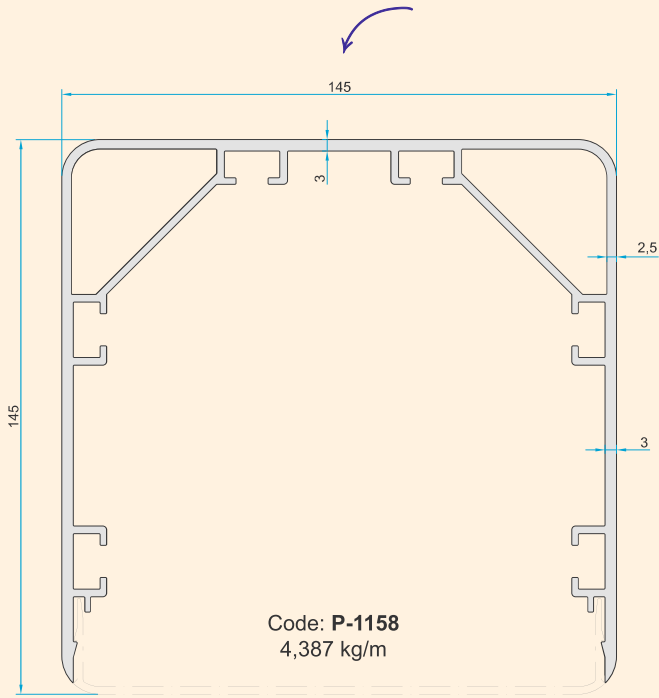

Glass (8,76 mm & 6+12+4,4 Insulated Glass Option)

Opaque Polycarbonate

Clear Polycarbonate

Code: **P-1152**
2,578 kg/m

Code: **P-1153**
2,601 kg/m

Code: **P-1154**
0,149 kg/m

Code: **AK-5372**
Polycarbonate Cover

Code: **P-1155**
0,664 kg/m

Code: **P-1156**
0,314 kg/m

Code: **P-1157**
0,515 kg/m

Code: **P-1162**
1,695 kg/m

Code: **P-1163**
1,605 kg/m

Code: **P-1164**
1,605 kg/m

	CODE	DESCRIPTION	QUANTITY IN PACKAGE
	AK-5362	Side Cap for Wall Connection Profile	
	AK-5363	Side Cap For Wavy Model Front Decor Profile	
	AK-5364	Side Cap For Angled Model Front Decor Profile	
	AK-5365	Side Cap for Curved Front Decor Profile	
	AK-5367	Steel Connector for 145x145 Column to Drain Profile	
	AK-5366	Steel Anchor for Column Profile (145x145) to the Ground Fixing	
	AK-5369	Steel Connector for 115x115 Column to Drain Profile	
	AK-5368	Steel Anchor for Column Profile (115x115) to the Ground Fixing	
	AK-5372	Polycarbonate Cover for LED Channel (6m)	

5° to 15° ANGLED
VERANDA

GROOVE & DRAIN CHANNEL DETAIL

	CODE	DESCRIPTION	QUANTITY IN PACKAGE
	CNT-VR12	Wall Gasket	50 m
	CNT-VR13	Top Cover Profile Gasket	200 m
	CNT-VR14	Dilatation Gasket	100 m
	CNT-VR15	Screw Hiding Gasket	200 m
	CNT-VR16	Gasket for Notched Area of Carrier Profile	200 m
	CNT-VR17	Inner Gasket Under Glass / Polycarbonate	200 m
	CNT-VR18	Gasket for Adjustable Profile	100 m