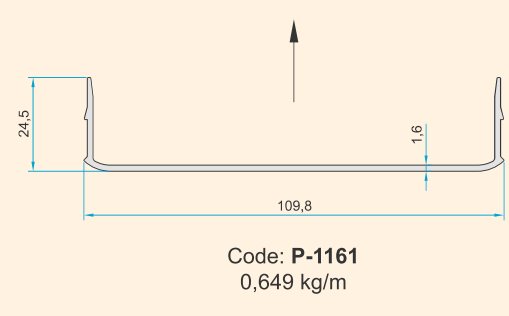

Glass (8,76 mm & 6+12+4,4 Insulated Glass Option)

Opaque Polycarbonate

Clear Polycarbonate

Code: **P-1152**
2,578 kg/m

Code: **P-1153**
2,601 kg/m

Code: **P-1154**
0,149 kg/m

Code: **AK-5372**
Polycarbonate Cover

Code: **P-1155**
0,664 kg/m

Code: **P-1156**
0,314 kg/m

Code: **P-1157**
0,515 kg/m

Code: **P-1162**
1,695 kg/m

Code: **P-1163**
1,605 kg/m

Code: **P-1164**
1,605 kg/m

	CODE	DESCRIPTION	QUANTITY IN PACKAGE
	AK-5362	Side Cap for Wall Connection Profile	
	AK-5363	Side Cap For Wavy Model Front Decor Profile	
	AK-5364	Side Cap For Angled Model Front Decor Profile	
	AK-5365	Side Cap for Curved Front Decor Profile	
	AK-5367	Steel Connector for 145x145 Column to Drain Profile	
	AK-5366	Steel Anchor for Column Profile (145x145) to the Ground Fixing	
	AK-5369	Steel Connector for 115x115 Column to Drain Profile	
	AK-5368	Steel Anchor for Column Profile (115x115) to the Ground Fixing	
	AK-5372	Polycarbonate Cover for LED Channel (6m)	