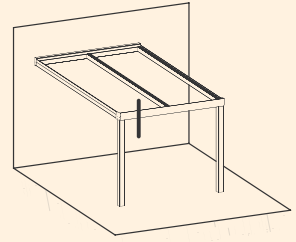

5° to 15° ANGLED VERANDA

WALL CONNECTION DETAIL

5° to 15° ANGLED
VERANDA

ALTERNATIVE - 1
GLASS/POLYCARBONATE SIDE FIXING PROFILE
WITH SCREW CONNECTION AND COVER

5° to 15° ANGLED
VERANDA

ALTERNATIVE - 2
GLASS/POLYCARBONATE SIDE FIXING PROFILE
WITH SCREW CONNECTION AND COVER

5° to 15° ANGLED
VERANDA

ALTERNATIVE - 1
GLASS/POLYCARBONATE MIDDLE FIXING PROFILE
DETAIL WITH SCREW AND COVER

5° to 15° ANGLED
VERANDA

ALTERNATIVE - 2
GLASS/POLYCARBONATE MIDDLE FIXING
PROFILE DETAIL WITH SCREW

5° to 15° ANGLED
VERANDA

ALTERNATIVE - 3
CARRIER PROFILE WITH LED CHANNEL

ALTERNATIVE - 1
 145 X 145 mm VERTICAL CARRIER COLUMN DETAIL

ALTERNATIVE - 2
 115 X 115 mm VERTICAL CARRIER COLUMN DETAIL

5° to 15° ANGLED
VERANDA