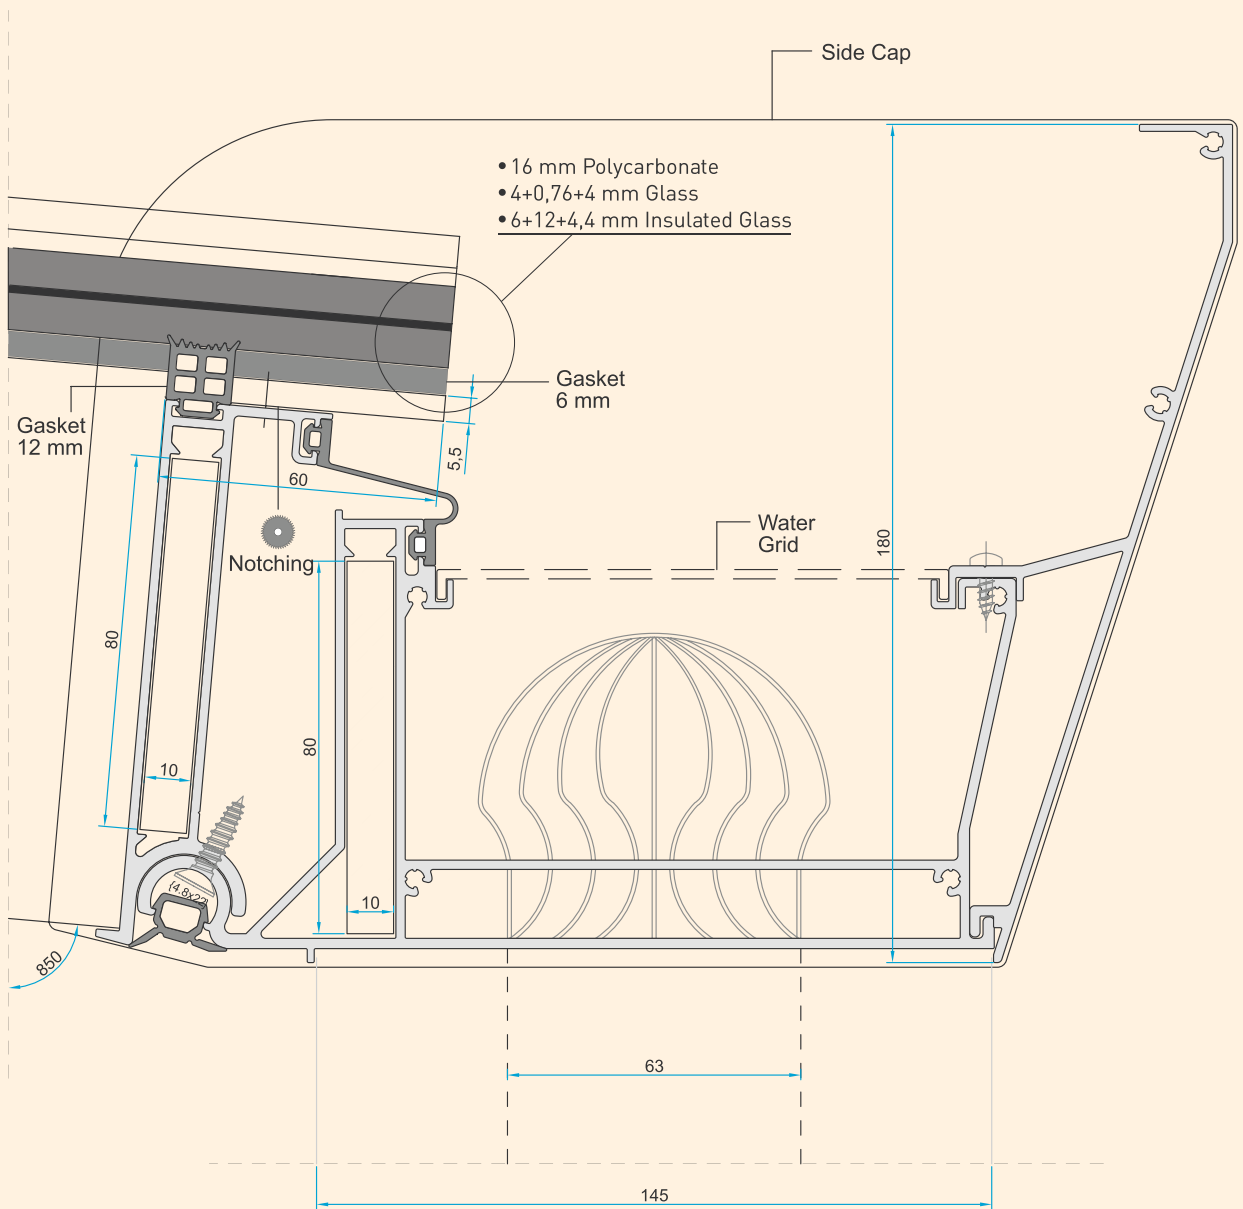

FRONT DECOR PROFILE ALTERNATIVE - 2
ANGLED MODEL