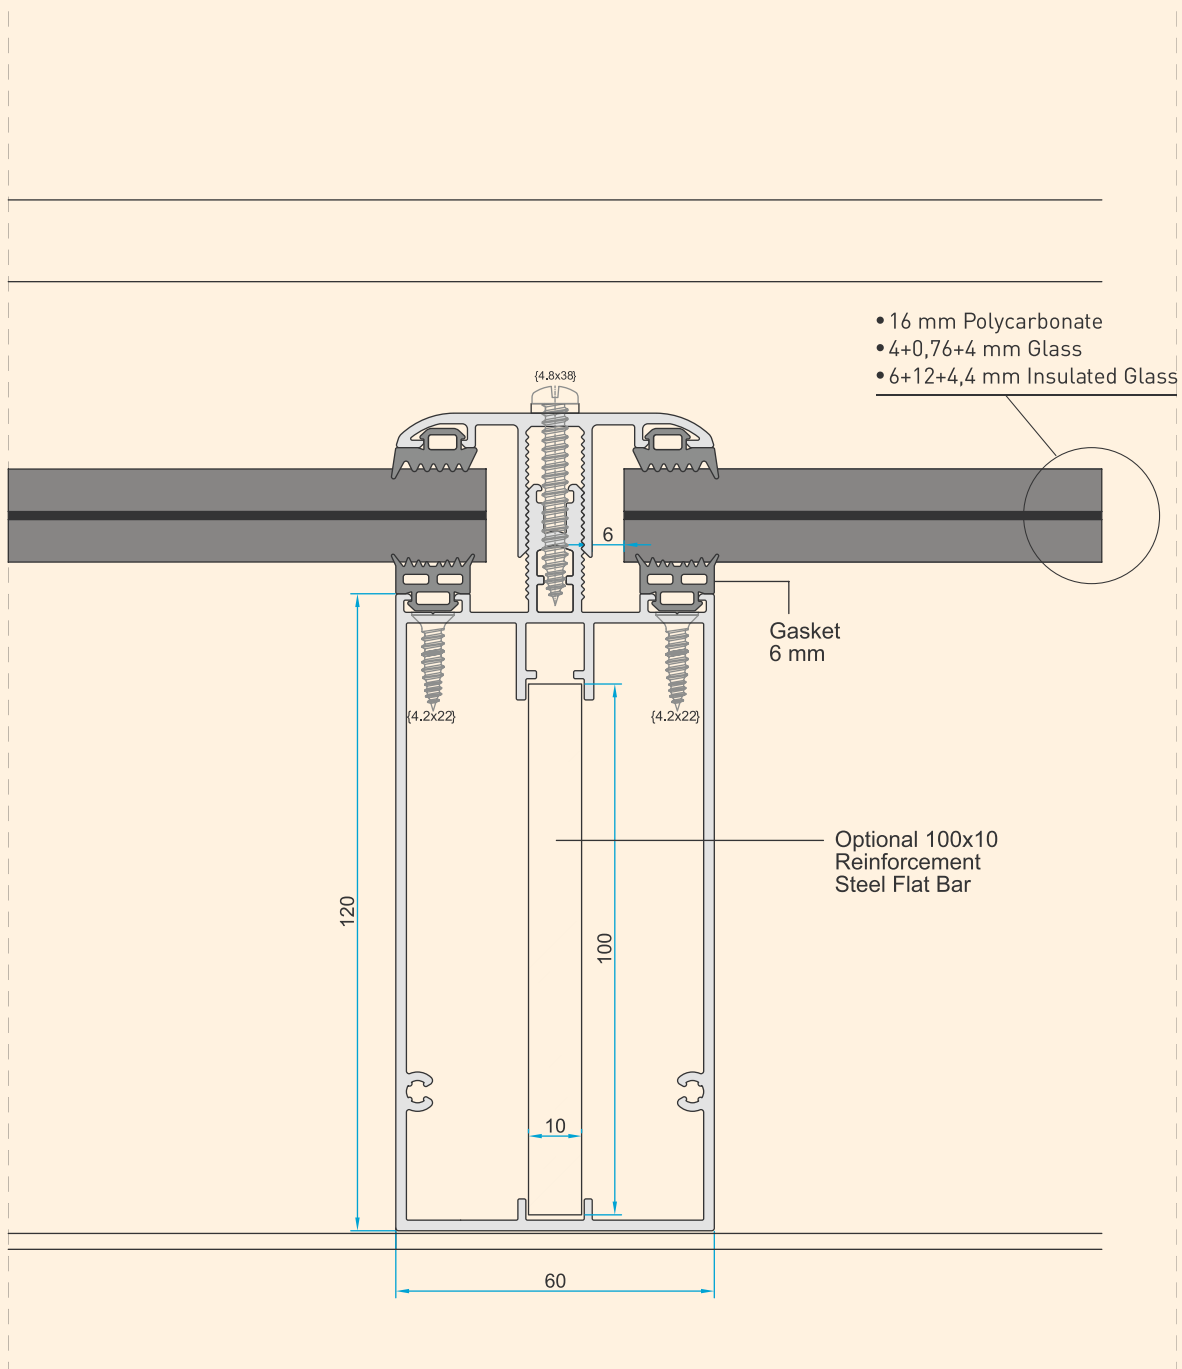

Veranda

Advantages of Veranda System

- Angle Adjustable: from 5 Degrees to 15 Degrees
- Column Profiles with Two Alternatives (145x145 mm & 115x115 mm)
- Front Decor Profiles with Three Alternatives
- LED Light Channel on Carrier Profile
- Steel Reinforcement Possibility for Long Depths in Carrier Profiles and Drainage Profile
- Steel Anchoring to the Ground
- Maximum Leakproofing with Extra Gaskets

5° to 15° ANGLED VERANDA

WALL CONNECTION DETAIL

5° to 15° ANGLED
VERANDA

ALTERNATIVE - 1
GLASS/POLYCARBONATE SIDE FIXING PROFILE
WITH SCREW CONNECTION AND COVER

5° to 15° ANGLED
VERANDA

ALTERNATIVE - 2
GLASS/POLYCARBONATE SIDE FIXING PROFILE
WITH SCREW CONNECTION AND COVER

5° to 15° ANGLED
VERANDA

ALTERNATIVE - 1
GLASS/POLYCARBONATE MIDDLE FIXING PROFILE
DETAIL WITH SCREW AND COVER

5° to 15° ANGLED
VERANDA

ALTERNATIVE - 2
GLASS/POLYCARBONATE MIDDLE FIXING
PROFILE DETAIL WITH SCREW

5° to 15° ANGLED
VERANDA

ALTERNATIVE - 3
CARRIER PROFILE WITH LED CHANNEL

ALTERNATIVE - 1
 145 X 145 mm VERTICAL CARRIER COLUMN DETAIL

ALTERNATIVE - 2
 115 X 115 mm VERTICAL CARRIER COLUMN DETAIL

5° to 15° ANGLED
VERANDA