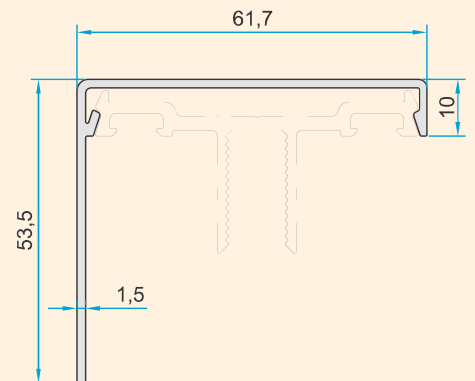

Veranda

Advantages of Veranda System

- Angle Adjustable: from 5 Degrees to 15 Degrees
- Column Profiles with Two Alternatives (145x145 mm & 115x115 mm)
- Front Decor Profiles with Three Alternatives
- LED Light Channel on Carrier Profile
- Steel Reinforcement Possibility for Long Depths in Carrier Profiles and Drainage Profile
- Steel Anchoring to the Ground
- Maximum Leakproofing with Extra Gaskets

Glass (8,76 mm & 6+12+4,4 Insulated Glass Option)

Opaque Polycarbonate

Clear Polycarbonate

Code: **P-1152**
2,578 kg/m

Code: **P-1153**
2,601 kg/m

Code: **P-1154**
0,149 kg/m

Code: **AK-5372**
Polycarbonate Cover

Code: **P-1155**
0,664 kg/m

Code: **P-1156**
0,314 kg/m

Code: **P-1157**
0,515 kg/m

Code: **P-1162**
1,695 kg/m

Code: **P-1163**
1,605 kg/m

Code: **P-1164**
1,605 kg/m

	CODE	DESCRIPTION	QUANTITY IN PACKAGE
	AK-5362	Side Cap for Wall Connection Profile	
	AK-5363	Side Cap For Wavy Model Front Decor Profile	
	AK-5364	Side Cap For Angled Model Front Decor Profile	
	AK-5365	Side Cap for Curved Front Decor Profile	
	AK-5367	Steel Connector for 145x145 Column to Drain Profile	
	AK-5366	Steel Anchor for Column Profile (145x145) to the Ground Fixing	
	AK-5369	Steel Connector for 115x115 Column to Drain Profile	
	AK-5368	Steel Anchor for Column Profile (115x115) to the Ground Fixing	
	AK-5372	Polycarbonate Cover for LED Channel (6m)	

5° to 15° ANGLED VERANDA

WALL CONNECTION DETAIL

5° to 15° ANGLED
VERANDA

ALTERNATIVE - 1
GLASS/POLYCARBONATE SIDE FIXING PROFILE
WITH SCREW CONNECTION AND COVER

5° to 15° ANGLED
VERANDA

ALTERNATIVE - 2
GLASS/POLYCARBONATE SIDE FIXING PROFILE
WITH SCREW CONNECTION AND COVER