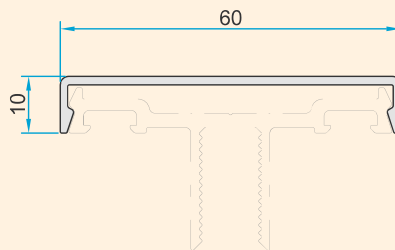

Veranda

Advantages of Veranda System

- Angle Adjustable: from 5 Degrees to 15 Degrees
- Column Profiles with Two Alternatives (145x145 mm & 115x115 mm)
- Front Decor Profiles with Three Alternatives
- LED Light Channel on Carrier Profile
- Steel Reinforcement Possibility for Long Depths in Carrier Profiles and Drainage Profile
- Steel Anchoring to the Ground
- Maximum Leakproofing with Extra Gaskets

Glass (8,76 mm & 6+12+4,4 Insulated Glass Option)

Opaque Polycarbonate

Clear Polycarbonate

Code: **P-1152**
2,578 kg/m

Code: **P-1153**
2,601 kg/m

Code: **P-1154**
0,149 kg/m

Code: **AK-5372**
Polycarbonate Cover

Code: **P-1155**
0,664 kg/m

Code: **P-1156**
0,314 kg/m

Code: **P-1157**
0,515 kg/m

Code: **P-1162**
1,695 kg/m

Code: **P-1163**
1,605 kg/m

Code: **P-1164**
1,605 kg/m

	CODE	DESCRIPTION	QUANTITY IN PACKAGE
	AK-5362	Side Cap for Wall Connection Profile	
	AK-5363	Side Cap For Wavy Model Front Decor Profile	
	AK-5364	Side Cap For Angled Model Front Decor Profile	
	AK-5365	Side Cap for Curved Front Decor Profile	
	AK-5367	Steel Connector for 145x145 Column to Drain Profile	
	AK-5366	Steel Anchor for Column Profile (145x145) to the Ground Fixing	
	AK-5369	Steel Connector for 115x115 Column to Drain Profile	
	AK-5368	Steel Anchor for Column Profile (115x115) to the Ground Fixing	
	AK-5372	Polycarbonate Cover for LED Channel (6m)	

5° to 15° ANGLED
VERANDA

GROOVE & DRAIN CHANNEL DETAIL

	CODE	DESCRIPTION	QUANTITY IN PACKAGE
	CNT-VR12	Wall Gasket	50 m
	CNT-VR13	Top Cover Profile Gasket	200 m
	CNT-VR14	Dilatation Gasket	100 m
	CNT-VR15	Screw Hiding Gasket	200 m
	CNT-VR16	Gasket for Notched Area of Carrier Profile	200 m
	CNT-VR17	Inner Gasket Under Glass / Polycarbonate	200 m
	CNT-VR18	Gasket for Adjustable Profile	100 m