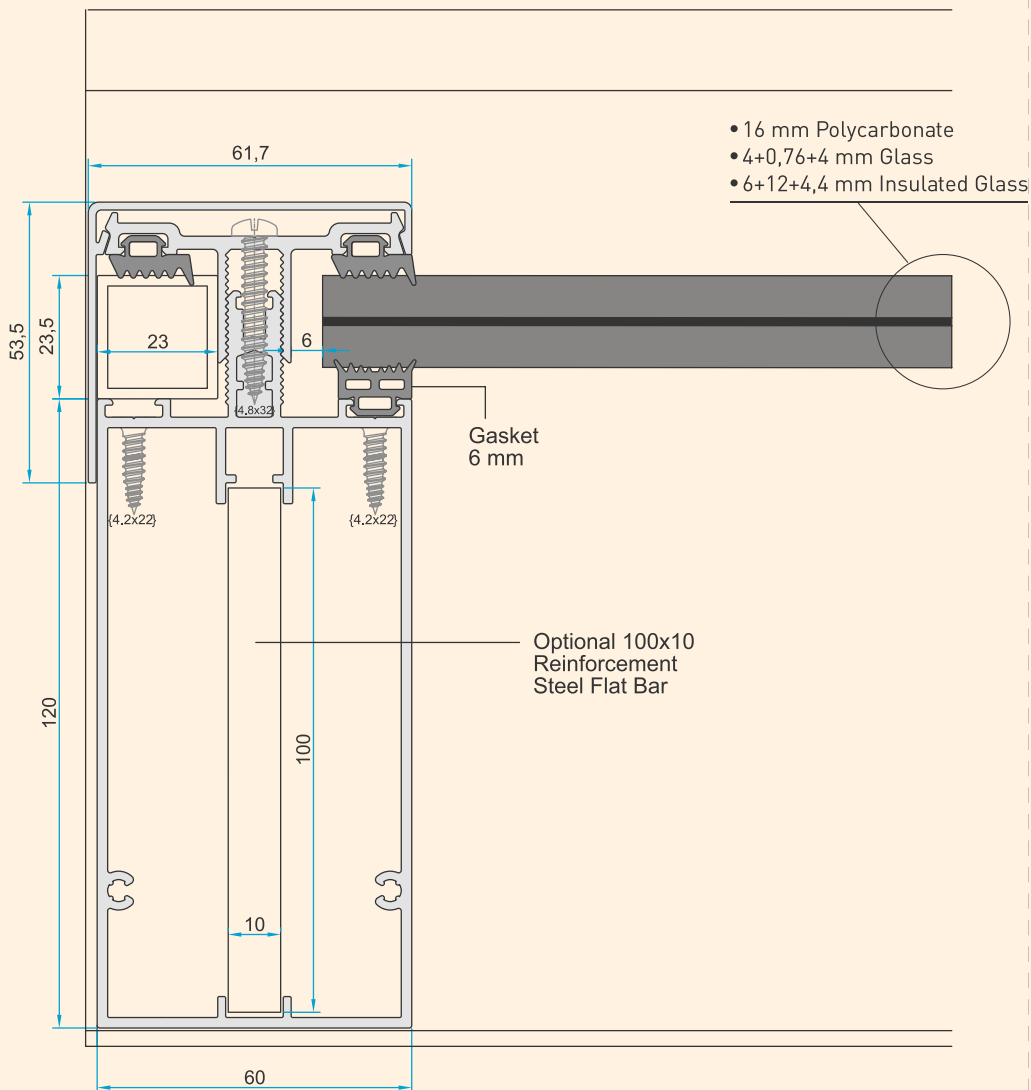

Veranda

Advantages of Veranda System

- Angle Adjustable: from 5 Degrees to 15 Degrees
- Column Profiles with Two Alternatives (145x145 mm & 115x115 mm)
- Front Decor Profiles with Three Alternatives
- LED Light Channel on Carrier Profile
- Steel Reinforcement Possibility for Long Depths in Carrier Profiles and Drainage Profile
- Steel Anchoring to the Ground
- Maximum Leakproofing with Extra Gaskets

Code: **P-1155**
0,664 kg/m

Code: **P-1156**
0,314 kg/m

Code: **P-1157**
0,515 kg/m

Code: **P-1162**
1,695 kg/m

Code: **P-1163**
1,605 kg/m

Code: **P-1164**
1,605 kg/m

	CODE	DESCRIPTION	QUANTITY IN PACKAGE
	AK-5362	Side Cap for Wall Connection Profile	
	AK-5363	Side Cap For Wavy Model Front Decor Profile	
	AK-5364	Side Cap For Angled Model Front Decor Profile	
	AK-5365	Side Cap for Curved Front Decor Profile	
	AK-5367	Steel Connector for 145x145 Column to Drain Profile	
	AK-5366	Steel Anchor for Column Profile (145x145) to the Ground Fixing	
	AK-5369	Steel Connector for 115x115 Column to Drain Profile	
	AK-5368	Steel Anchor for Column Profile (115x115) to the Ground Fixing	
	AK-5372	Polycarbonate Cover for LED Channel (6m)	

5° to 15° ANGLED
VERANDA

GROOVE & DRAIN CHANNEL DETAIL

	CODE	DESCRIPTION	QUANTITY IN PACKAGE
	CNT-VR12	Wall Gasket	50 m
	CNT-VR13	Top Cover Profile Gasket	200 m
	CNT-VR14	Dilatation Gasket	100 m
	CNT-VR15	Screw Hiding Gasket	200 m
	CNT-VR16	Gasket for Notched Area of Carrier Profile	200 m
	CNT-VR17	Inner Gasket Under Glass / Polycarbonate	200 m
	CNT-VR18	Gasket for Adjustable Profile	100 m

5° to 15° ANGLED VERANDA

WALL CONNECTION DETAIL

5° to 15° ANGLED
VERANDA

ALTERNATIVE - 1
GLASS/POLYCARBONATE SIDE FIXING PROFILE
WITH SCREW CONNECTION AND COVER

5° to 15° ANGLED
VERANDA

ALTERNATIVE - 2
GLASS/POLYCARBONATE SIDE FIXING PROFILE
WITH SCREW CONNECTION AND COVER