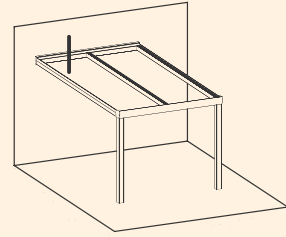

Code: **P-1155**
0,664 kg/m

Code: **P-1156**
0,314 kg/m

Code: **P-1157**
0,515 kg/m

Code: **P-1162**
1,695 kg/m

Code: **P-1163**
1,605 kg/m

Code: **P-1164**
1,605 kg/m

	CODE	DESCRIPTION	QUANTITY IN PACKAGE
	AK-5362	Side Cap for Wall Connection Profile	
	AK-5363	Side Cap For Wavy Model Front Decor Profile	
	AK-5364	Side Cap For Angled Model Front Decor Profile	
	AK-5365	Side Cap for Curved Front Decor Profile	
	AK-5367	Steel Connector for 145x145 Column to Drain Profile	
	AK-5366	Steel Anchor for Column Profile (145x145) to the Ground Fixing	
	AK-5369	Steel Connector for 115x115 Column to Drain Profile	
	AK-5368	Steel Anchor for Column Profile (115x115) to the Ground Fixing	
	AK-5372	Polycarbonate Cover for LED Channel (6m)	

5° to 15° ANGLED
VERANDA

GROOVE & DRAIN CHANNEL DETAIL

	CODE	DESCRIPTION	QUANTITY IN PACKAGE
	CNT-VR12	Wall Gasket	50 m
	CNT-VR13	Top Cover Profile Gasket	200 m
	CNT-VR14	Dilatation Gasket	100 m
	CNT-VR15	Screw Hiding Gasket	200 m
	CNT-VR16	Gasket for Notched Area of Carrier Profile	200 m
	CNT-VR17	Inner Gasket Under Glass / Polycarbonate	200 m
	CNT-VR18	Gasket for Adjustable Profile	100 m

5° to 15° ANGLED VERANDA

WALL CONNECTION DETAIL

5° to 15° ANGLED
VERANDA

ALTERNATIVE - 1
GLASS/POLYCARBONATE SIDE FIXING PROFILE
WITH SCREW CONNECTION AND COVER

5° to 15° ANGLED
VERANDA

ALTERNATIVE - 2
GLASS/POLYCARBONATE SIDE FIXING PROFILE
WITH SCREW CONNECTION AND COVER