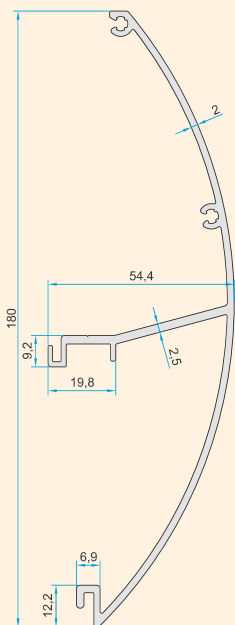

Glass (8,76 mm & 6+12+4,4 Insulated Glass Option)

Opaque Polycarbonate

Clear Polycarbonate

Code: **P-1152**
2,578 kg/m

Code: **P-1153**
2,601 kg/m

Code: **P-1154**
0,149 kg/m

Code: **AK-5372**
Polycarbonate Cover

Code: **P-1155**
0,664 kg/m

Code: **P-1156**
0,314 kg/m

Code: **P-1157**
0,515 kg/m

Code: **P-1162**
1,695 kg/m

Code: **P-1163**
1,605 kg/m

Code: **P-1164**
1,605 kg/m

	CODE	DESCRIPTION	QUANTITY IN PACKAGE
	AK-5362	Side Cap for Wall Connection Profile	
	AK-5363	Side Cap For Wavy Model Front Decor Profile	
	AK-5364	Side Cap For Angled Model Front Decor Profile	
	AK-5365	Side Cap for Curved Front Decor Profile	
	AK-5367	Steel Connector for 145x145 Column to Drain Profile	
	AK-5366	Steel Anchor for Column Profile (145x145) to the Ground Fixing	
	AK-5369	Steel Connector for 115x115 Column to Drain Profile	
	AK-5368	Steel Anchor for Column Profile (115x115) to the Ground Fixing	
	AK-5372	Polycarbonate Cover for LED Channel (6m)	

5° to 15° ANGLED
VERANDA

GROOVE & DRAIN CHANNEL DETAIL

	CODE	DESCRIPTION	QUANTITY IN PACKAGE
	CNT-VR12	Wall Gasket	50 m
	CNT-VR13	Top Cover Profile Gasket	200 m
	CNT-VR14	Dilatation Gasket	100 m
	CNT-VR15	Screw Hiding Gasket	200 m
	CNT-VR16	Gasket for Notched Area of Carrier Profile	200 m
	CNT-VR17	Inner Gasket Under Glass / Polycarbonate	200 m
	CNT-VR18	Gasket for Adjustable Profile	100 m

5° to 15° ANGLED VERANDA

WALL CONNECTION DETAIL

5° to 15° ANGLED
VERANDA

ALTERNATIVE - 1
GLASS/POLYCARBONATE SIDE FIXING PROFILE
WITH SCREW CONNECTION AND COVER

5° to 15° ANGLED
VERANDA

ALTERNATIVE - 2
GLASS/POLYCARBONATE SIDE FIXING PROFILE
WITH SCREW CONNECTION AND COVER