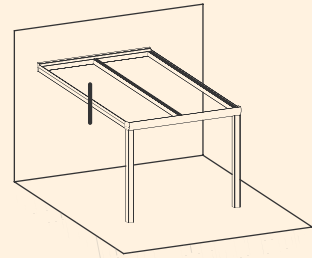

5° to 15° ANGLED
VERANDA

GROOVE & DRAIN CHANNEL DETAIL

	CODE	DESCRIPTION	QUANTITY IN PACKAGE
	CNT-VR12	Wall Gasket	50 m
	CNT-VR13	Top Cover Profile Gasket	200 m
	CNT-VR14	Dilatation Gasket	100 m
	CNT-VR15	Screw Hiding Gasket	200 m
	CNT-VR16	Gasket for Notched Area of Carrier Profile	200 m
	CNT-VR17	Inner Gasket Under Glass / Polycarbonate	200 m
	CNT-VR18	Gasket for Adjustable Profile	100 m

5° to 15° ANGLED VERANDA

WALL CONNECTION DETAIL

5° to 15° ANGLED
VERANDA

ALTERNATIVE - 1
GLASS/POLYCARBONATE SIDE FIXING PROFILE
WITH SCREW CONNECTION AND COVER

5° to 15° ANGLED
VERANDA

ALTERNATIVE - 2
GLASS/POLYCARBONATE SIDE FIXING PROFILE
WITH SCREW CONNECTION AND COVER