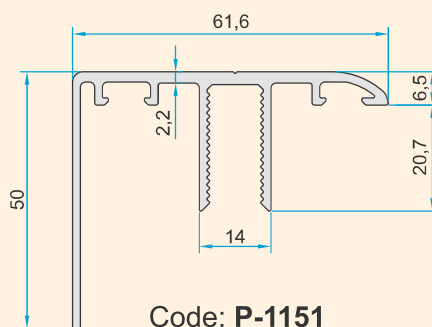

Glass (8,76 mm & 6+12+4,4 Insulated Glass Option)

Opaque Polycarbonate

Clear Polycarbonate

Code: **P-1152**
2,578 kg/m

Code: **P-1153**
2,601 kg/m

Code: **P-1154**
0,149 kg/m

Code: **AK-5372**
Polycarbonate Cover

Code: **P-1155**
0,664 kg/m

Code: **P-1156**
0,314 kg/m

Code: **P-1157**
0,515 kg/m

Code: **P-1162**
1,695 kg/m

Code: **P-1163**
1,605 kg/m

Code: **P-1164**
1,605 kg/m

	CODE	DESCRIPTION	QUANTITY IN PACKAGE
	AK-5362	Side Cap for Wall Connection Profile	
	AK-5363	Side Cap For Wavy Model Front Decor Profile	
	AK-5364	Side Cap For Angled Model Front Decor Profile	
	AK-5365	Side Cap for Curved Front Decor Profile	
	AK-5367	Steel Connector for 145x145 Column to Drain Profile	
	AK-5366	Steel Anchor for Column Profile (145x145) to the Ground Fixing	
	AK-5369	Steel Connector for 115x115 Column to Drain Profile	
	AK-5368	Steel Anchor for Column Profile (115x115) to the Ground Fixing	
	AK-5372	Polycarbonate Cover for LED Channel (6m)	

5° to 15° ANGLED
VERANDA

GROOVE & DRAIN CHANNEL DETAIL

	CODE	DESCRIPTION	QUANTITY IN PACKAGE
	CNT-VR12	Wall Gasket	50 m
	CNT-VR13	Top Cover Profile Gasket	200 m
	CNT-VR14	Dilatation Gasket	100 m
	CNT-VR15	Screw Hiding Gasket	200 m
	CNT-VR16	Gasket for Notched Area of Carrier Profile	200 m
	CNT-VR17	Inner Gasket Under Glass / Polycarbonate	200 m
	CNT-VR18	Gasket for Adjustable Profile	100 m