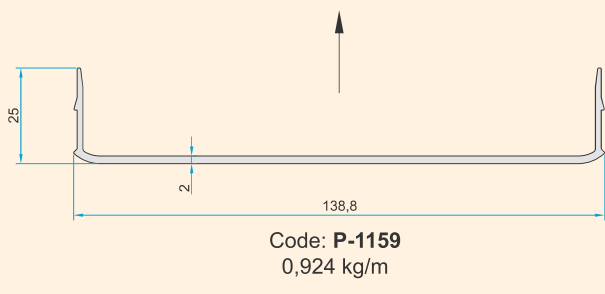

Veranda

Advantages of Veranda System

- Angle Adjustable: from 5 Degrees to 15 Degrees
- Column Profiles with Two Alternatives (145x145 mm & 115x115 mm)
- Front Decor Profiles with Three Alternatives
- LED Light Channel on Carrier Profile
- Steel Reinforcement Possibility for Long Depths in Carrier Profiles and Drainage Profile
- Steel Anchoring to the Ground
- Maximum Leakproofing with Extra Gaskets

Glass (8,76 mm & 6+12+4,4 Insulated Glass Option)

Opaque Polycarbonate

Clear Polycarbonate

Code: **P-1152**
2,578 kg/m

Code: **P-1153**
2,601 kg/m

Code: **P-1154**
0,149 kg/m

Code: **AK-5372**
Polycarbonate Cover

Code: **P-1155**
0,664 kg/m

Code: **P-1156**
0,314 kg/m

Code: **P-1157**
0,515 kg/m

Code: **P-1162**
1,695 kg/m

Code: **P-1163**
1,605 kg/m

Code: **P-1164**
1,605 kg/m

	CODE	DESCRIPTION	QUANTITY IN PACKAGE
	AK-5362	Side Cap for Wall Connection Profile	
	AK-5363	Side Cap For Wavy Model Front Decor Profile	
	AK-5364	Side Cap For Angled Model Front Decor Profile	
	AK-5365	Side Cap for Curved Front Decor Profile	
	AK-5367	Steel Connector for 145x145 Column to Drain Profile	
	AK-5366	Steel Anchor for Column Profile (145x145) to the Ground Fixing	
	AK-5369	Steel Connector for 115x115 Column to Drain Profile	
	AK-5368	Steel Anchor for Column Profile (115x115) to the Ground Fixing	
	AK-5372	Polycarbonate Cover for LED Channel (6m)	

5° to 15° ANGLED
VERANDA

GROOVE & DRAIN CHANNEL DETAIL

	CODE	DESCRIPTION	QUANTITY IN PACKAGE
	CNT-VR12	Wall Gasket	50 m
	CNT-VR13	Top Cover Profile Gasket	200 m
	CNT-VR14	Dilatation Gasket	100 m
	CNT-VR15	Screw Hiding Gasket	200 m
	CNT-VR16	Gasket for Notched Area of Carrier Profile	200 m
	CNT-VR17	Inner Gasket Under Glass / Polycarbonate	200 m
	CNT-VR18	Gasket for Adjustable Profile	100 m