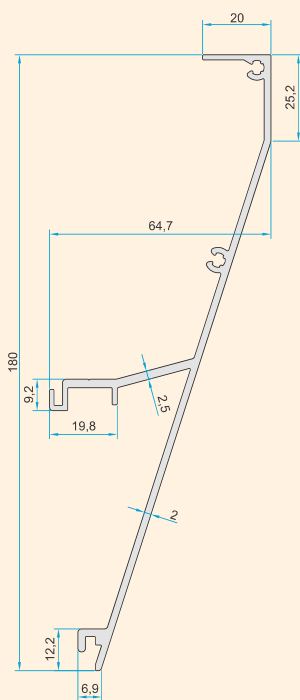

Glass (8,76 mm & 6+12+4,4 Insulated Glass Option)

Opaque Polycarbonate

Clear Polycarbonate

Code: **P-1152**
2,578 kg/m

Code: **P-1153**
2,601 kg/m

Code: **P-1154**
0,149 kg/m

Code: **AK-5372**
Polycarbonate Cover

Code: **P-1155**
0,664 kg/m

Code: **P-1156**
0,314 kg/m

Code: **P-1157**
0,515 kg/m

Code: **P-1162**
1,695 kg/m

Code: **P-1163**
1,605 kg/m

Code: **P-1164**
1,605 kg/m

	CODE	DESCRIPTION	QUANTITY IN PACKAGE
	AK-5362	Side Cap for Wall Connection Profile	
	AK-5363	Side Cap For Wavy Model Front Decor Profile	
	AK-5364	Side Cap For Angled Model Front Decor Profile	
	AK-5365	Side Cap for Curved Front Decor Profile	
	AK-5367	Steel Connector for 145x145 Column to Drain Profile	
	AK-5366	Steel Anchor for Column Profile (145x145) to the Ground Fixing	
	AK-5369	Steel Connector for 115x115 Column to Drain Profile	
	AK-5368	Steel Anchor for Column Profile (115x115) to the Ground Fixing	
	AK-5372	Polycarbonate Cover for LED Channel (6m)	

5° to 15° ANGLED
VERANDA

GROOVE & DRAIN CHANNEL DETAIL

	CODE	DESCRIPTION	QUANTITY IN PACKAGE
	CNT-VR12	Wall Gasket	50 m
	CNT-VR13	Top Cover Profile Gasket	200 m
	CNT-VR14	Dilatation Gasket	100 m
	CNT-VR15	Screw Hiding Gasket	200 m
	CNT-VR16	Gasket for Notched Area of Carrier Profile	200 m
	CNT-VR17	Inner Gasket Under Glass / Polycarbonate	200 m
	CNT-VR18	Gasket for Adjustable Profile	100 m

5° to 15° ANGLED VERANDA

WALL CONNECTION DETAIL

5° to 15° ANGLED
VERANDA

ALTERNATIVE - 1
GLASS/POLYCARBONATE SIDE FIXING PROFILE
WITH SCREW CONNECTION AND COVER

5° to 15° ANGLED
VERANDA

ALTERNATIVE - 2
GLASS/POLYCARBONATE SIDE FIXING PROFILE
WITH SCREW CONNECTION AND COVER