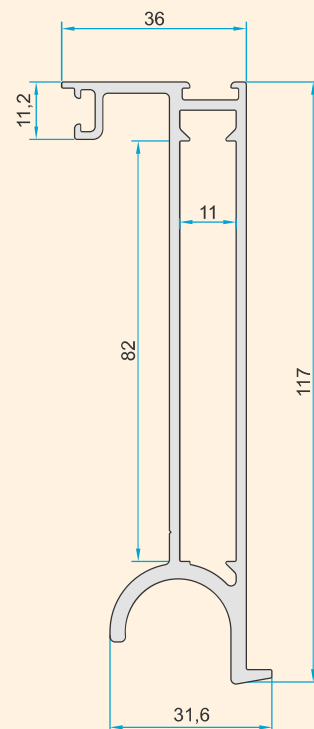

Glass (8,76 mm & 6+12+4,4 Insulated Glass Option)

Opaque Polycarbonate

Clear Polycarbonate

Code: **P-1152**
2,578 kg/m

Code: **P-1153**
2,601 kg/m

Code: **P-1154**
0,149 kg/m

Code: **AK-5372**
Polycarbonate Cover

Code: **P-1155**
0,664 kg/m

Code: **P-1156**
0,314 kg/m

Code: **P-1157**
0,515 kg/m

Code: **P-1162**
1,695 kg/m

Code: **P-1163**
1,605 kg/m

Code: **P-1164**
1,605 kg/m

	CODE	DESCRIPTION	QUANTITY IN PACKAGE
	AK-5362	Side Cap for Wall Connection Profile	
	AK-5363	Side Cap For Wavy Model Front Decor Profile	
	AK-5364	Side Cap For Angled Model Front Decor Profile	
	AK-5365	Side Cap for Curved Front Decor Profile	
	AK-5367	Steel Connector for 145x145 Column to Drain Profile	
	AK-5366	Steel Anchor for Column Profile (145x145) to the Ground Fixing	
	AK-5369	Steel Connector for 115x115 Column to Drain Profile	
	AK-5368	Steel Anchor for Column Profile (115x115) to the Ground Fixing	
	AK-5372	Polycarbonate Cover for LED Channel (6m)	

5° to 15° ANGLED
VERANDA

GROOVE & DRAIN CHANNEL DETAIL

	CODE	DESCRIPTION	QUANTITY IN PACKAGE
	CNT-VR12	Wall Gasket	50 m
	CNT-VR13	Top Cover Profile Gasket	200 m
	CNT-VR14	Dilatation Gasket	100 m
	CNT-VR15	Screw Hiding Gasket	200 m
	CNT-VR16	Gasket for Notched Area of Carrier Profile	200 m
	CNT-VR17	Inner Gasket Under Glass / Polycarbonate	200 m
	CNT-VR18	Gasket for Adjustable Profile	100 m

5° to 15° ANGLED VERANDA

WALL CONNECTION DETAIL

5° to 15° ANGLED
VERANDA

ALTERNATIVE - 1
GLASS/POLYCARBONATE SIDE FIXING PROFILE
WITH SCREW CONNECTION AND COVER

5° to 15° ANGLED
VERANDA

ALTERNATIVE - 2
GLASS/POLYCARBONATE SIDE FIXING PROFILE
WITH SCREW CONNECTION AND COVER