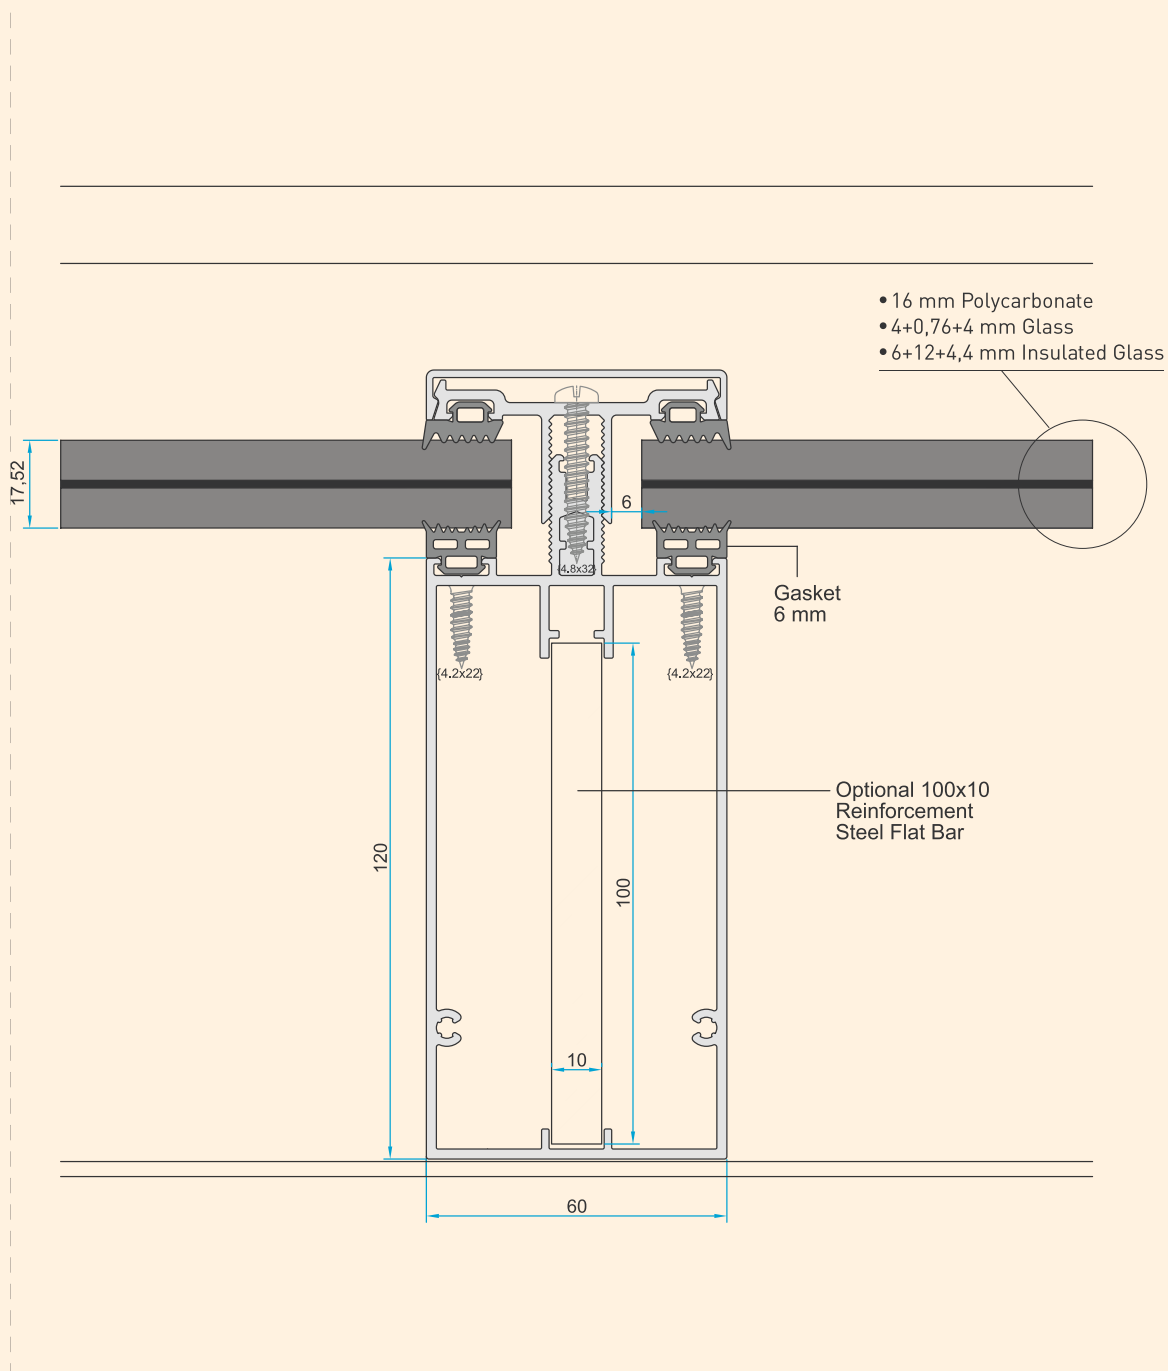

Veranda

Advantages of Veranda System

- Angle Adjustable: from 5 Degrees to 15 Degrees
- Column Profiles with Two Alternatives (145x145 mm & 115x115 mm)
- Front Decor Profiles with Three Alternatives
- LED Light Channel on Carrier Profile
- Steel Reinforcement Possibility for Long Depths in Carrier Profiles and Drainage Profile
- Steel Anchoring to the Ground
- Maximum Leakproofing with Extra Gaskets

Code: **P-1155**
0,664 kg/m

Code: **P-1156**
0,314 kg/m

Code: **P-1157**
0,515 kg/m

Code: **P-1162**
1,695 kg/m

Code: **P-1163**
1,605 kg/m

Code: **P-1164**
1,605 kg/m

	CODE	DESCRIPTION	QUANTITY IN PACKAGE
	AK-5362	Side Cap for Wall Connection Profile	
	AK-5363	Side Cap For Wavy Model Front Decor Profile	
	AK-5364	Side Cap For Angled Model Front Decor Profile	
	AK-5365	Side Cap for Curved Front Decor Profile	
	AK-5367	Steel Connector for 145x145 Column to Drain Profile	
	AK-5366	Steel Anchor for Column Profile (145x145) to the Ground Fixing	
	AK-5369	Steel Connector for 115x115 Column to Drain Profile	
	AK-5368	Steel Anchor for Column Profile (115x115) to the Ground Fixing	
	AK-5372	Polycarbonate Cover for LED Channel (6m)	

5° to 15° ANGLED VERANDA

WALL CONNECTION DETAIL

5° to 15° ANGLED
VERANDA

ALTERNATIVE - 1
GLASS/POLYCARBONATE SIDE FIXING PROFILE
WITH SCREW CONNECTION AND COVER

5° to 15° ANGLED
VERANDA

ALTERNATIVE - 2
GLASS/POLYCARBONATE SIDE FIXING PROFILE
WITH SCREW CONNECTION AND COVER

5° to 15° ANGLED
VERANDA

ALTERNATIVE - 1
GLASS/POLYCARBONATE MIDDLE FIXING PROFILE
DETAIL WITH SCREW AND COVER

5° to 15° ANGLED
VERANDA

ALTERNATIVE - 2
GLASS/POLYCARBONATE MIDDLE FIXING
PROFILE DETAIL WITH SCREW