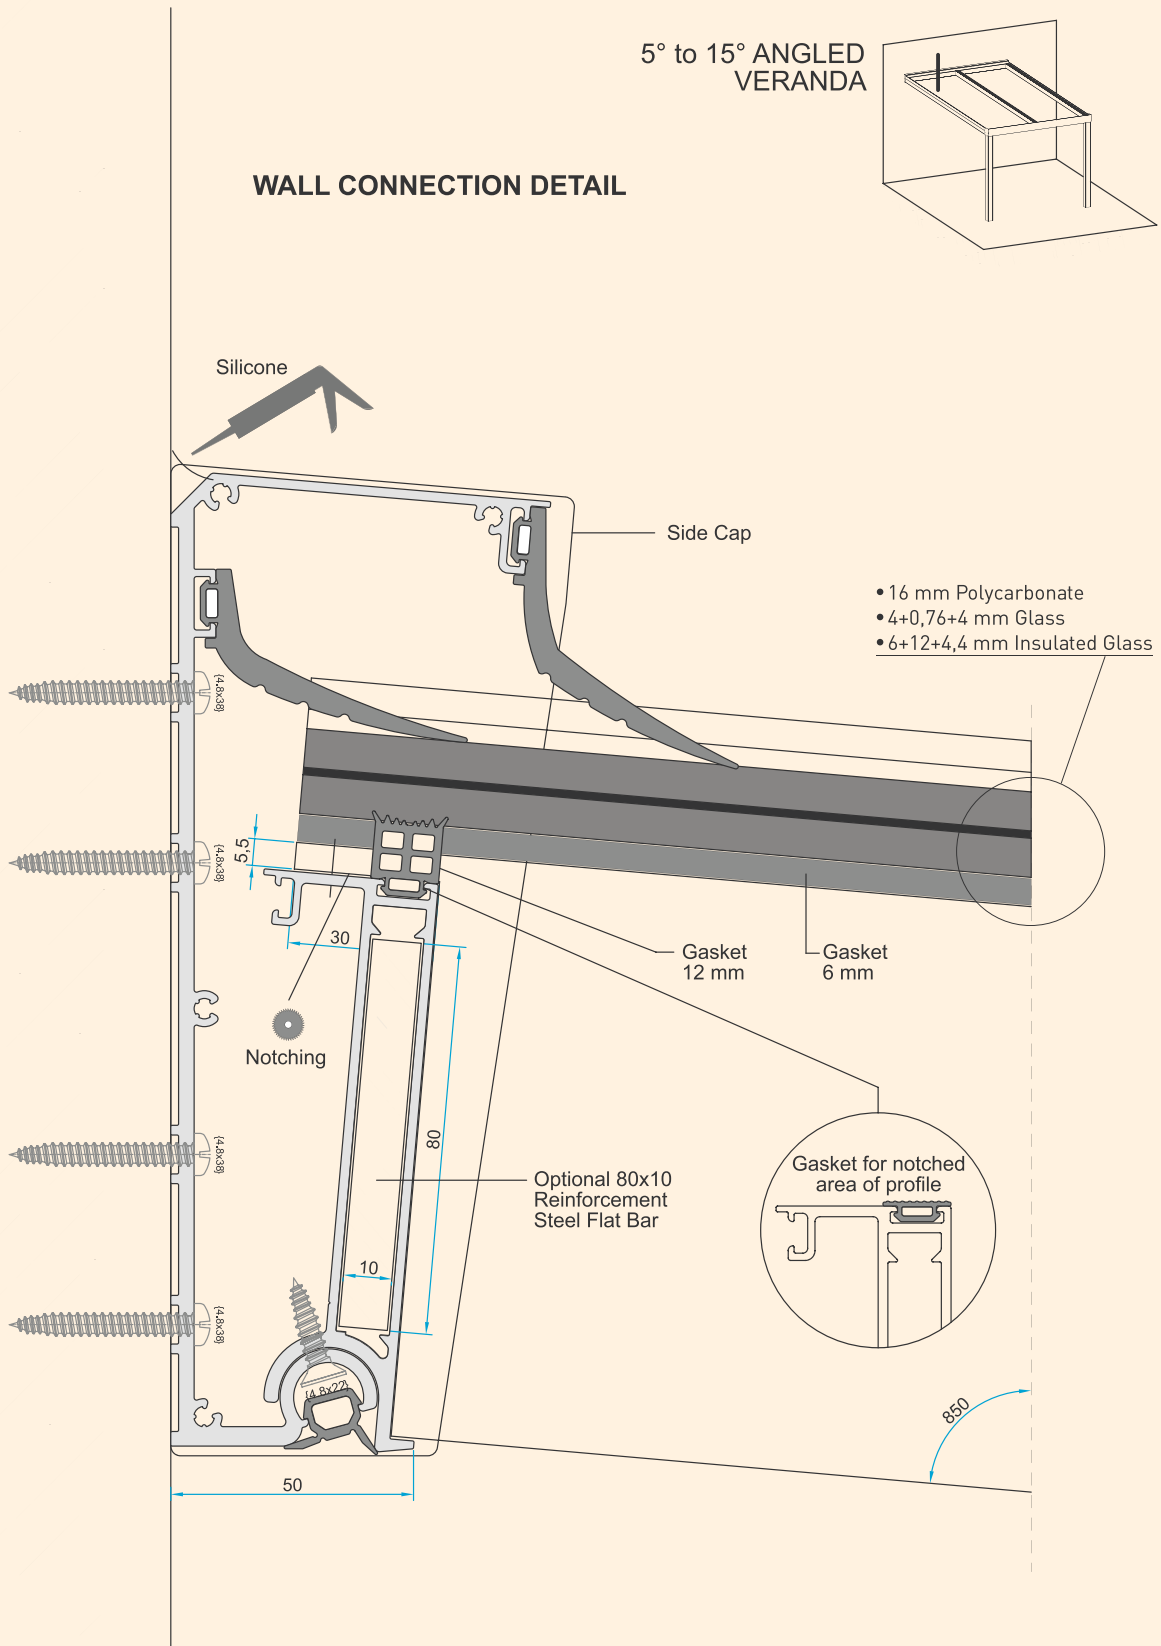

Veranda

Advantages of Veranda System

- Angle Adjustable: from 5 Degrees to 15 Degrees
- Column Profiles with Two Alternatives (145x145 mm & 115x115 mm)
- Front Decor Profiles with Three Alternatives
- LED Light Channel on Carrier Profile
- Steel Reinforcement Possibility for Long Depths in Carrier Profiles and Drainage Profile
- Steel Anchoring to the Ground
- Maximum Leakproofing with Extra Gaskets

Code: **P-1155**
0,664 kg/m

Code: **P-1156**
0,314 kg/m

Code: **P-1157**
0,515 kg/m

Code: **P-1162**
1,695 kg/m

Code: **P-1163**
1,605 kg/m

Code: **P-1164**
1,605 kg/m

	CODE	DESCRIPTION	QUANTITY IN PACKAGE
	AK-5362	Side Cap for Wall Connection Profile	
	AK-5363	Side Cap For Wavy Model Front Decor Profile	
	AK-5364	Side Cap For Angled Model Front Decor Profile	
	AK-5365	Side Cap for Curved Front Decor Profile	
	AK-5367	Steel Connector for 145x145 Column to Drain Profile	
	AK-5366	Steel Anchor for Column Profile (145x145) to the Ground Fixing	
	AK-5369	Steel Connector for 115x115 Column to Drain Profile	
	AK-5368	Steel Anchor for Column Profile (115x115) to the Ground Fixing	
	AK-5372	Polycarbonate Cover for LED Channel (6m)	

5° to 15° ANGLED
VERANDA

GROOVE & DRAIN CHANNEL DETAIL

	CODE	DESCRIPTION	QUANTITY IN PACKAGE
	CNT-VR12	Wall Gasket	50 m
	CNT-VR13	Top Cover Profile Gasket	200 m
	CNT-VR14	Dilatation Gasket	100 m
	CNT-VR15	Screw Hiding Gasket	200 m
	CNT-VR16	Gasket for Notched Area of Carrier Profile	200 m
	CNT-VR17	Inner Gasket Under Glass / Polycarbonate	200 m
	CNT-VR18	Gasket for Adjustable Profile	100 m

5° to 15° ANGLED VERANDA

WALL CONNECTION DETAIL

5° to 15° ANGLED
VERANDA

ALTERNATIVE - 1
GLASS/POLYCARBONATE SIDE FIXING PROFILE
WITH SCREW CONNECTION AND COVER

5° to 15° ANGLED
VERANDA

ALTERNATIVE - 2
GLASS/POLYCARBONATE SIDE FIXING PROFILE
WITH SCREW CONNECTION AND COVER