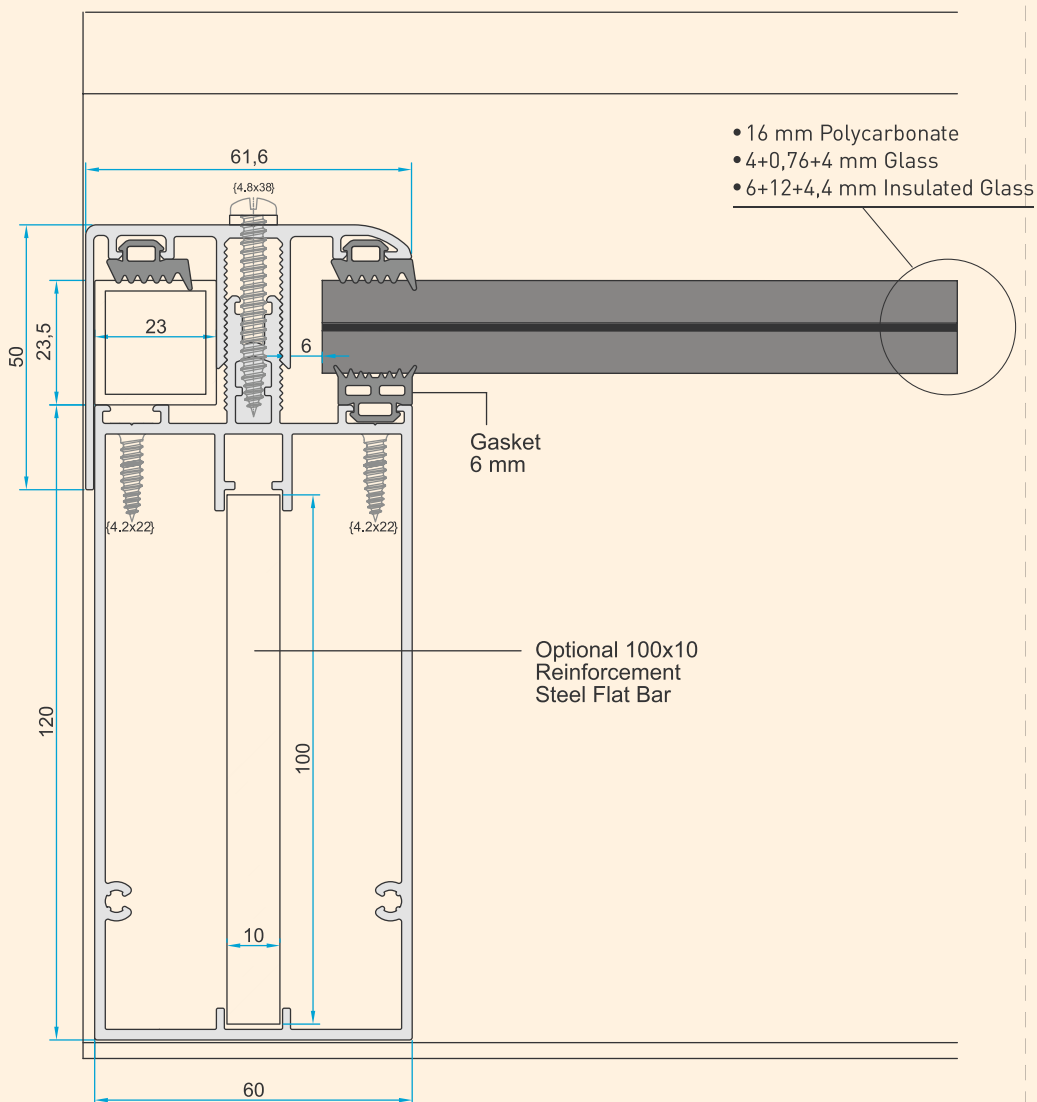

Code: **P-1155**
0,664 kg/m

Code: **P-1156**
0,314 kg/m

Code: **P-1157**
0,515 kg/m

Code: **P-1162**
1,695 kg/m

Code: **P-1163**
1,605 kg/m

Code: **P-1164**
1,605 kg/m

	CODE	DESCRIPTION	QUANTITY IN PACKAGE
	AK-5362	Side Cap for Wall Connection Profile	
	AK-5363	Side Cap For Wavy Model Front Decor Profile	
	AK-5364	Side Cap For Angled Model Front Decor Profile	
	AK-5365	Side Cap for Curved Front Decor Profile	
	AK-5367	Steel Connector for 145x145 Column to Drain Profile	
	AK-5366	Steel Anchor for Column Profile (145x145) to the Ground Fixing	
	AK-5369	Steel Connector for 115x115 Column to Drain Profile	
	AK-5368	Steel Anchor for Column Profile (115x115) to the Ground Fixing	
	AK-5372	Polycarbonate Cover for LED Channel (6m)	

5° to 15° ANGLED
VERANDA

GROOVE & DRAIN CHANNEL DETAIL

	CODE	DESCRIPTION	QUANTITY IN PACKAGE
	CNT-VR12	Wall Gasket	50 m
	CNT-VR13	Top Cover Profile Gasket	200 m
	CNT-VR14	Dilatation Gasket	100 m
	CNT-VR15	Screw Hiding Gasket	200 m
	CNT-VR16	Gasket for Notched Area of Carrier Profile	200 m
	CNT-VR17	Inner Gasket Under Glass / Polycarbonate	200 m
	CNT-VR18	Gasket for Adjustable Profile	100 m

5° to 15° ANGLED VERANDA

WALL CONNECTION DETAIL

5° to 15° ANGLED
VERANDA

ALTERNATIVE - 1
GLASS/POLYCARBONATE SIDE FIXING PROFILE
WITH SCREW CONNECTION AND COVER

5° to 15° ANGLED
VERANDA

ALTERNATIVE - 2
GLASS/POLYCARBONATE SIDE FIXING PROFILE
WITH SCREW CONNECTION AND COVER

5° to 15° ANGLED
VERANDA

ALTERNATIVE - 1
GLASS/POLYCARBONATE MIDDLE FIXING PROFILE
DETAIL WITH SCREW AND COVER

5° to 15° ANGLED
VERANDA

ALTERNATIVE - 2
GLASS/POLYCARBONATE MIDDLE FIXING
PROFILE DETAIL WITH SCREW