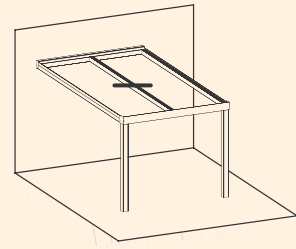

5° to 15° ANGLED
VERANDA