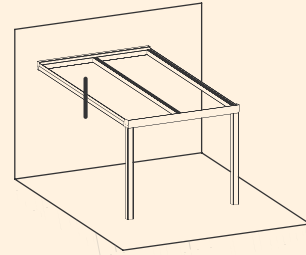

Code: **P-1155**
0,664 kg/m

Code: **P-1156**
0,314 kg/m

Code: **P-1157**
0,515 kg/m

Code: **P-1162**
1,695 kg/m

Code: **P-1163**
1,605 kg/m

Code: **P-1164**
1,605 kg/m

	CODE	DESCRIPTION	QUANTITY IN PACKAGE
	AK-5362	Side Cap for Wall Connection Profile	
	AK-5363	Side Cap For Wavy Model Front Decor Profile	
	AK-5364	Side Cap For Angled Model Front Decor Profile	
	AK-5365	Side Cap for Curved Front Decor Profile	
	AK-5367	Steel Connector for 145x145 Column to Drain Profile	
	AK-5366	Steel Anchor for Column Profile (145x145) to the Ground Fixing	
	AK-5369	Steel Connector for 115x115 Column to Drain Profile	
	AK-5368	Steel Anchor for Column Profile (115x115) to the Ground Fixing	
	AK-5372	Polycarbonate Cover for LED Channel (6m)	

5° to 15° ANGLED
VERANDA

GROOVE & DRAIN CHANNEL DETAIL

	CODE	DESCRIPTION	QUANTITY IN PACKAGE
	CNT-VR12	Wall Gasket	50 m
	CNT-VR13	Top Cover Profile Gasket	200 m
	CNT-VR14	Dilatation Gasket	100 m
	CNT-VR15	Screw Hiding Gasket	200 m
	CNT-VR16	Gasket for Notched Area of Carrier Profile	200 m
	CNT-VR17	Inner Gasket Under Glass / Polycarbonate	200 m
	CNT-VR18	Gasket for Adjustable Profile	100 m

5° to 15° ANGLED VERANDA

WALL CONNECTION DETAIL

5° to 15° ANGLED
VERANDA

ALTERNATIVE - 1
GLASS/POLYCARBONATE SIDE FIXING PROFILE
WITH SCREW CONNECTION AND COVER

5° to 15° ANGLED
VERANDA

ALTERNATIVE - 2
GLASS/POLYCARBONATE SIDE FIXING PROFILE
WITH SCREW CONNECTION AND COVER