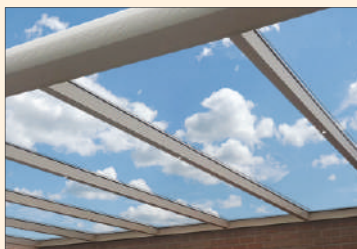

Veranda

Advantages of Veranda System

- Angle Adjustable: from 5 Degrees to 15 Degrees
- Column Profiles with Two Alternatives (145x145 mm & 115x115 mm)
- Front Decor Profiles with Three Alternatives
- LED Light Channel on Carrier Profile
- Steel Reinforcement Possibility for Long Depths in Carrier Profiles and Drainage Profile
- Steel Anchoring to the Ground
- Maximum Leakproofing with Extra Gaskets