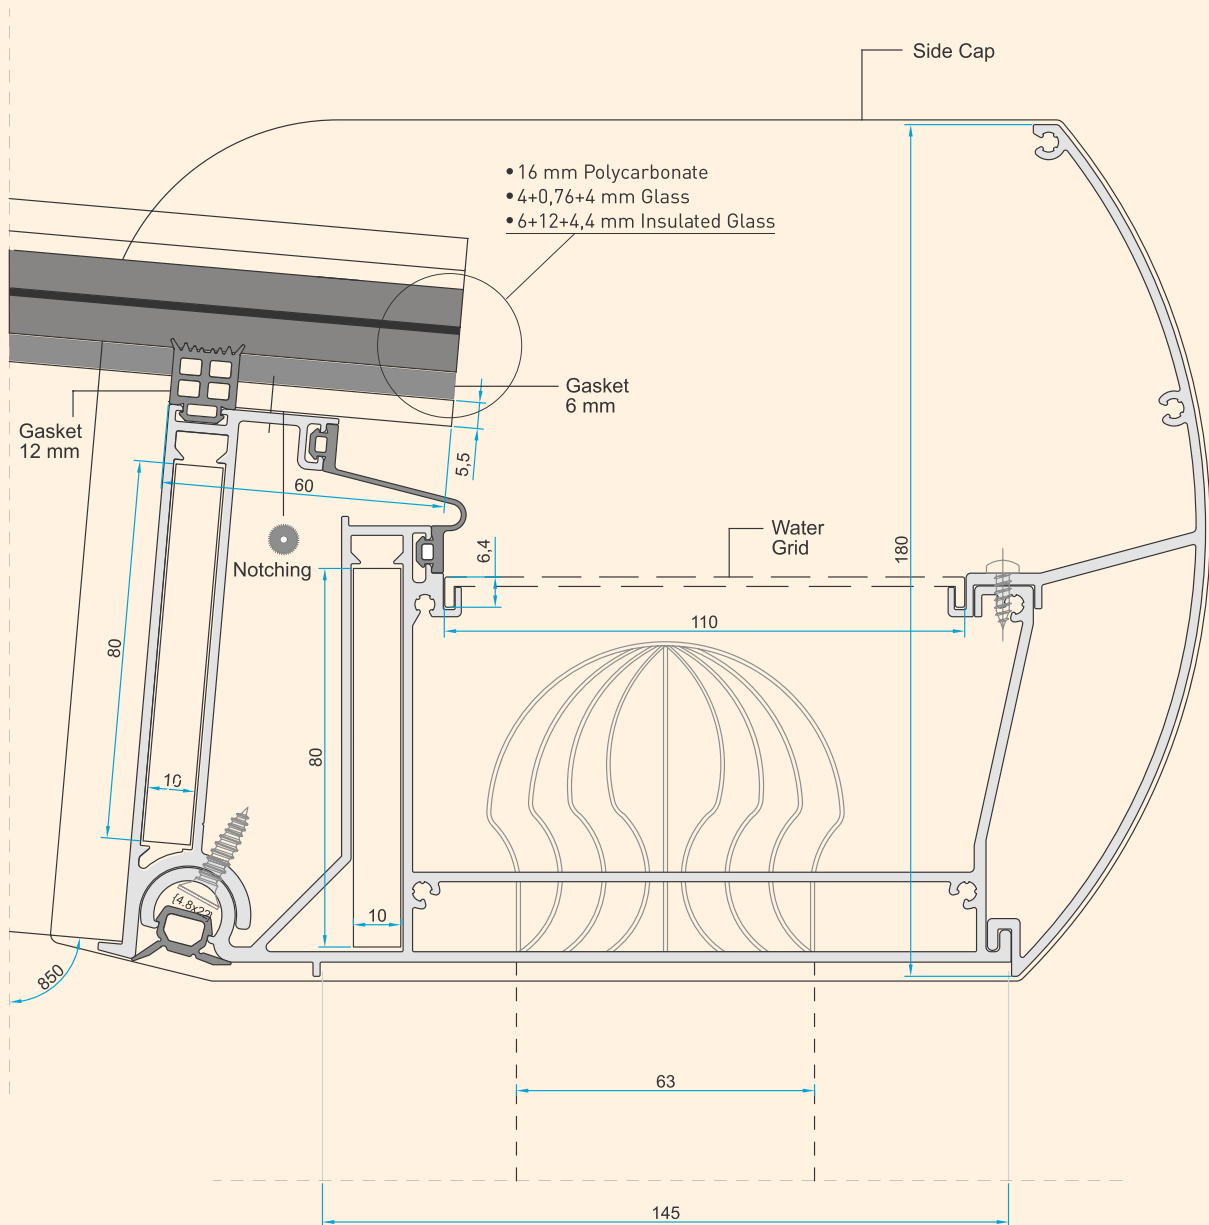

Veranda

Advantages of Veranda System

- Angle Adjustable: from 5 Degrees to 15 Degrees
- Column Profiles with Two Alternatives (145x145 mm & 115x115 mm)
- Front Decor Profiles with Three Alternatives
- LED Light Channel on Carrier Profile
- Steel Reinforcement Possibility for Long Depths in Carrier Profiles and Drainage Profile
- Steel Anchoring to the Ground
- Maximum Leakproofing with Extra Gaskets

Code: **P-1155**
0,664 kg/m

Code: **P-1156**
0,314 kg/m

Code: **P-1157**
0,515 kg/m

Code: **P-1162**
1,695 kg/m

Code: **P-1163**
1,605 kg/m

Code: **P-1164**
1,605 kg/m

	CODE	DESCRIPTION	QUANTITY IN PACKAGE
	AK-5362	Side Cap for Wall Connection Profile	
	AK-5363	Side Cap For Wavy Model Front Decor Profile	
	AK-5364	Side Cap For Angled Model Front Decor Profile	
	AK-5365	Side Cap for Curved Front Decor Profile	
	AK-5367	Steel Connector for 145x145 Column to Drain Profile	
	AK-5366	Steel Anchor for Column Profile (145x145) to the Ground Fixing	
	AK-5369	Steel Connector for 115x115 Column to Drain Profile	
	AK-5368	Steel Anchor for Column Profile (115x115) to the Ground Fixing	
	AK-5372	Polycarbonate Cover for LED Channel (6m)	

5° to 15° ANGLED
VERANDA

GROOVE & DRAIN CHANNEL DETAIL

	CODE	DESCRIPTION	QUANTITY IN PACKAGE
	CNT-VR12	Wall Gasket	50 m
	CNT-VR13	Top Cover Profile Gasket	200 m
	CNT-VR14	Dilatation Gasket	100 m
	CNT-VR15	Screw Hiding Gasket	200 m
	CNT-VR16	Gasket for Notched Area of Carrier Profile	200 m
	CNT-VR17	Inner Gasket Under Glass / Polycarbonate	200 m
	CNT-VR18	Gasket for Adjustable Profile	100 m

5° to 15° ANGLED VERANDA

WALL CONNECTION DETAIL

5° to 15° ANGLED
VERANDA

ALTERNATIVE - 1
GLASS/POLYCARBONATE SIDE FIXING PROFILE
WITH SCREW CONNECTION AND COVER

5° to 15° ANGLED
VERANDA

ALTERNATIVE - 2
GLASS/POLYCARBONATE SIDE FIXING PROFILE
WITH SCREW CONNECTION AND COVER