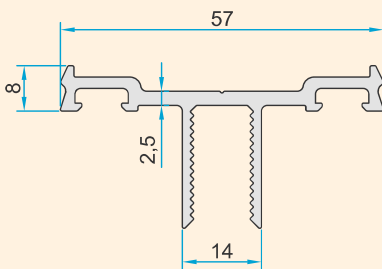

Glass (8,76 mm & 6+12+4,4 Insulated Glass Option)

Opaque Polycarbonate

Clear Polycarbonate

Code: **P-1152**
2,578 kg/m

Code: **P-1153**
2,601 kg/m

Code: **P-1154**
0,149 kg/m

Code: **AK-5372**
Polycarbonate Cover

Code: **P-1155**
0,664 kg/m

Code: **P-1156**
0,314 kg/m

Code: **P-1157**
0,515 kg/m

Code: **P-1162**
1,695 kg/m

Code: **P-1163**
1,605 kg/m

Code: **P-1164**
1,605 kg/m

	CODE	DESCRIPTION	QUANTITY IN PACKAGE
	AK-5362	Side Cap for Wall Connection Profile	
	AK-5363	Side Cap For Wavy Model Front Decor Profile	
	AK-5364	Side Cap For Angled Model Front Decor Profile	
	AK-5365	Side Cap for Curved Front Decor Profile	
	AK-5367	Steel Connector for 145x145 Column to Drain Profile	
	AK-5366	Steel Anchor for Column Profile (145x145) to the Ground Fixing	
	AK-5369	Steel Connector for 115x115 Column to Drain Profile	
	AK-5368	Steel Anchor for Column Profile (115x115) to the Ground Fixing	
	AK-5372	Polycarbonate Cover for LED Channel (6m)	

5° to 15° ANGLED
VERANDA

GROOVE & DRAIN CHANNEL DETAIL

	CODE	DESCRIPTION	QUANTITY IN PACKAGE
	CNT-VR12	Wall Gasket	50 m
	CNT-VR13	Top Cover Profile Gasket	200 m
	CNT-VR14	Dilatation Gasket	100 m
	CNT-VR15	Screw Hiding Gasket	200 m
	CNT-VR16	Gasket for Notched Area of Carrier Profile	200 m
	CNT-VR17	Inner Gasket Under Glass / Polycarbonate	200 m
	CNT-VR18	Gasket for Adjustable Profile	100 m

5° to 15° ANGLED VERANDA

WALL CONNECTION DETAIL

5° to 15° ANGLED
VERANDA

ALTERNATIVE - 1
GLASS/POLYCARBONATE SIDE FIXING PROFILE
WITH SCREW CONNECTION AND COVER

5° to 15° ANGLED
VERANDA

ALTERNATIVE - 2
GLASS/POLYCARBONATE SIDE FIXING PROFILE
WITH SCREW CONNECTION AND COVER