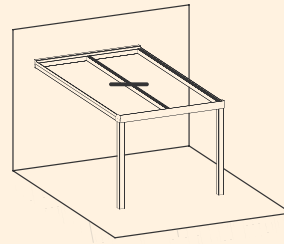

5° to 15° ANGLED
VERANDA