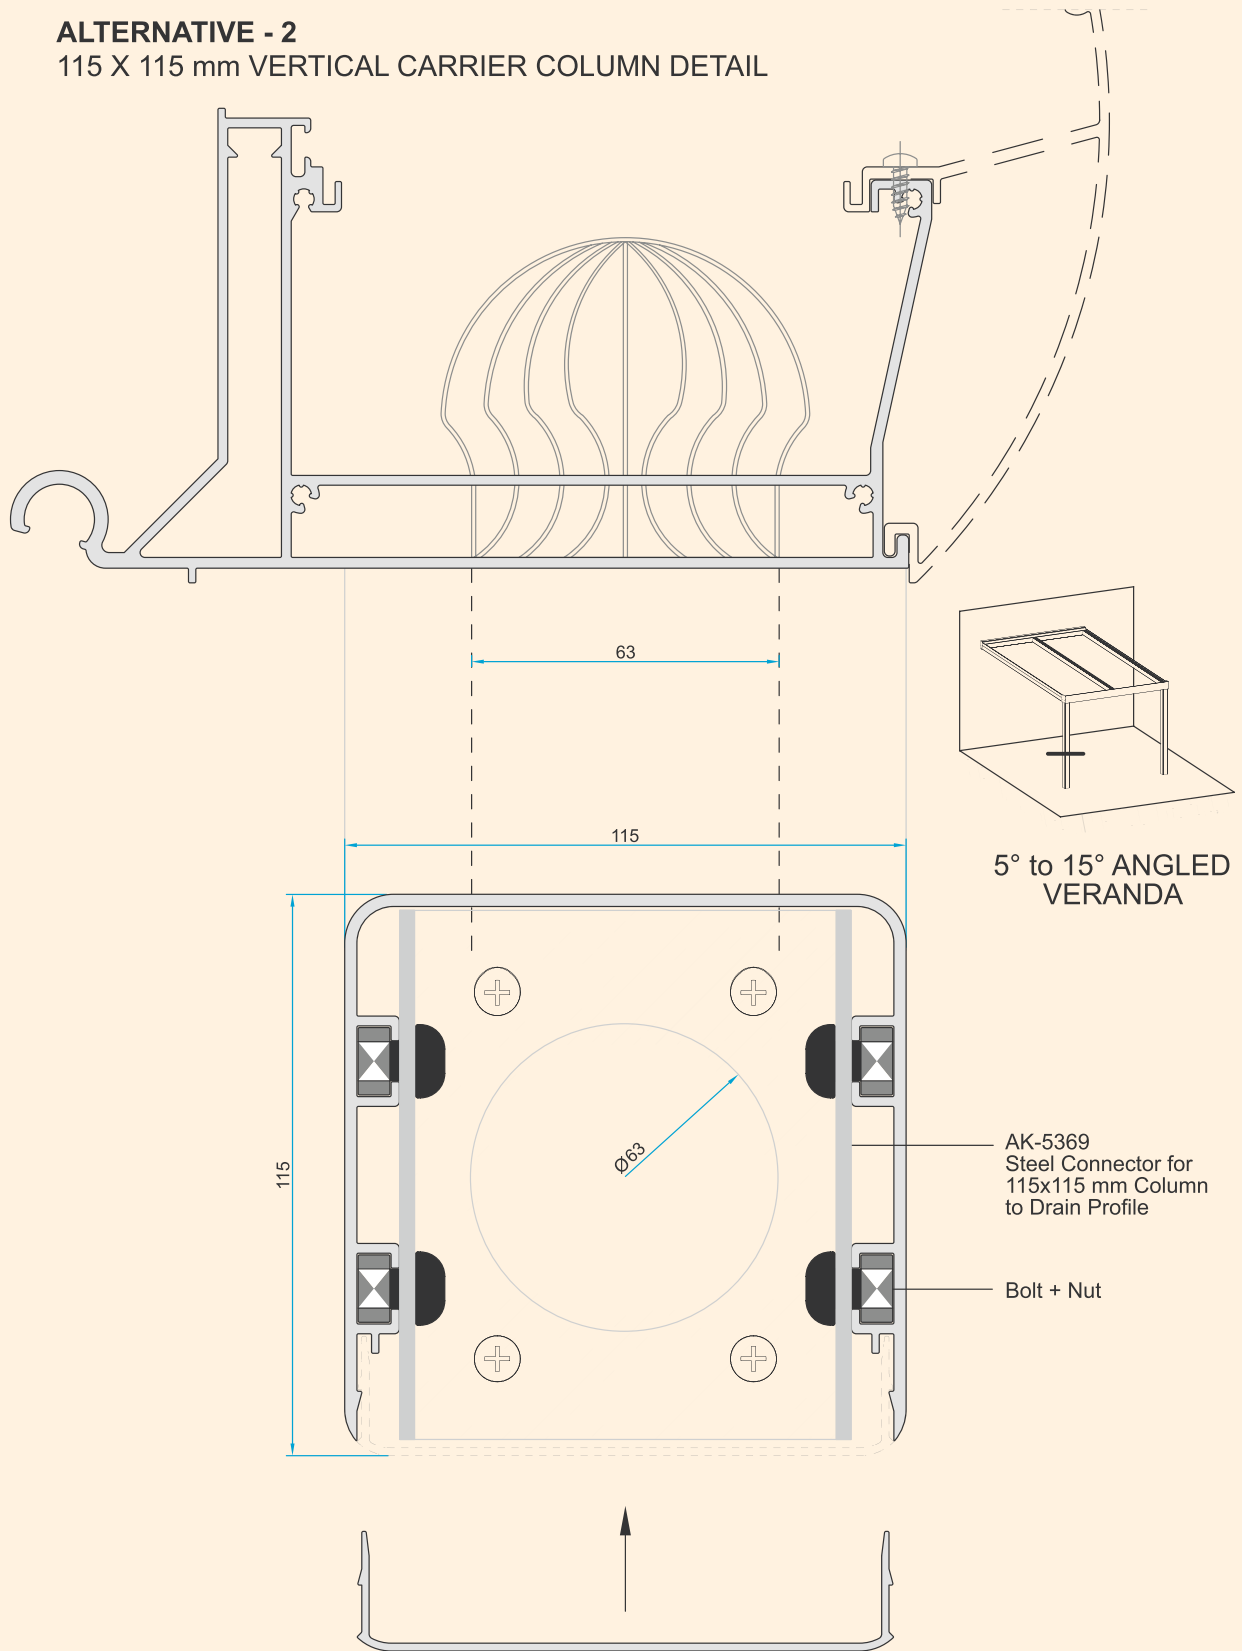

Code: **P-1155**
0,664 kg/m

Code: **P-1156**
0,314 kg/m

Code: **P-1157**
0,515 kg/m

Code: **P-1162**
1,695 kg/m

Code: **P-1163**
1,605 kg/m

Code: **P-1164**
1,605 kg/m

	CODE	DESCRIPTION	QUANTITY IN PACKAGE
	AK-5362	Side Cap for Wall Connection Profile	
	AK-5363	Side Cap For Wavy Model Front Decor Profile	
	AK-5364	Side Cap For Angled Model Front Decor Profile	
	AK-5365	Side Cap for Curved Front Decor Profile	
	AK-5367	Steel Connector for 145x145 Column to Drain Profile	
	AK-5366	Steel Anchor for Column Profile (145x145) to the Ground Fixing	
	AK-5369	Steel Connector for 115x115 Column to Drain Profile	
	AK-5368	Steel Anchor for Column Profile (115x115) to the Ground Fixing	
	AK-5372	Polycarbonate Cover for LED Channel (6m)	

5° to 15° ANGLED VERANDA

WALL CONNECTION DETAIL

5° to 15° ANGLED
VERANDA

ALTERNATIVE - 1
GLASS/POLYCARBONATE SIDE FIXING PROFILE
WITH SCREW CONNECTION AND COVER

5° to 15° ANGLED
VERANDA

ALTERNATIVE - 2
GLASS/POLYCARBONATE SIDE FIXING PROFILE
WITH SCREW CONNECTION AND COVER

5° to 15° ANGLED
VERANDA

ALTERNATIVE - 1
GLASS/POLYCARBONATE MIDDLE FIXING PROFILE
DETAIL WITH SCREW AND COVER

5° to 15° ANGLED
VERANDA

ALTERNATIVE - 2
GLASS/POLYCARBONATE MIDDLE FIXING
PROFILE DETAIL WITH SCREW

5° to 15° ANGLED
VERANDA

ALTERNATIVE - 3
CARRIER PROFILE WITH LED CHANNEL

ALTERNATIVE - 1
 145 X 145 mm VERTICAL CARRIER COLUMN DETAIL

ALTERNATIVE - 2
 115 X 115 mm VERTICAL CARRIER COLUMN DETAIL

5° to 15° ANGLED
VERANDA