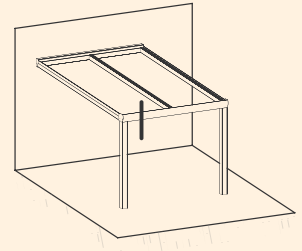

5° to 15° ANGLED
VERANDA

ALTERNATIVE - 3
CARRIER PROFILE WITH LED CHANNEL

ALTERNATIVE - 1
 145 X 145 mm VERTICAL CARRIER COLUMN DETAIL

ALTERNATIVE - 2
 115 X 115 mm VERTICAL CARRIER COLUMN DETAIL

5° to 15° ANGLED
VERANDA

FRONT DECOR PROFILE ALTERNATIVE - 1
WAVY MODEL

5° to 15° ANGLED VERANDA

FRONT DECOR PROFILE ALTERNATIVE - 2
ANGLED MODEL

5° to 15° ANGLED
VERANDA

FRONT DECOR PROFILE ALTERNATIVE - 3
CURVED MODEL