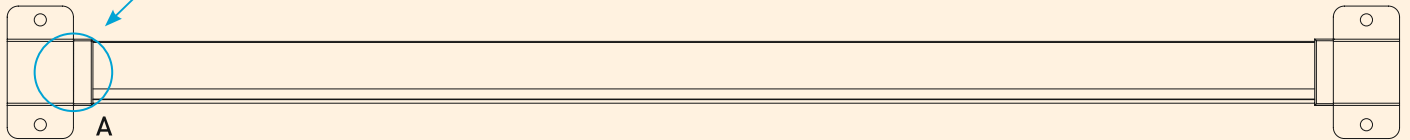

ETA
Certified

F60 LOUVER TECHNICAL DETAILS

Fixing Detail from Adapter Profile to Post Profile

F60 LOUVER TECHNICAL DETAILS

- Fence with angled louver profiles.

ETA
Certified

F60 V TECHNICAL DETAILS

Fixing Detail of Horizontal Connector Profile to Post Profile (PR-9449 to PR-9458)

YSB4216
4.2x16
Self Tapping Screw

Detail A

Detail B
Fixing Detail of Vertical Profile to Horizontal Connector Profile

YSB4213
4.2x13 Self Tapping Screw

F60 V TECHNICAL DETAILS

- Fence with cambered type vertical profile and flat vertical profile.