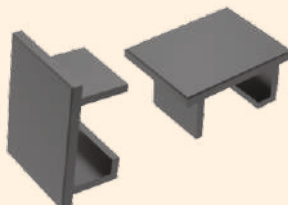

F40 TECHNICAL DETAILS

- The horizontal profile can be combined with 8 mm glass.

AK-5134