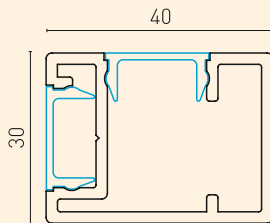

YSB4216
4.2x16
Self Tapping Screw

Detail A

Detail B
Fixing Detail of Vertical Profile to Horizontal Connector Profile

YSB4213
4.2x13 Self Tapping Screw

F60 V TECHNICAL DETAILS

- Fence with cambered type vertical profile and flat vertical profile.

ETA
Certified

F76 TECHNICAL DETAILS

F76 TECHNICAL DETAILS

- The horizontal profile can be combined with 8 mm glass.

- Fence with patterned profile and flat surface profile.

PR-9454
2.516 kg/m

PR-4228
0.123 kg/m