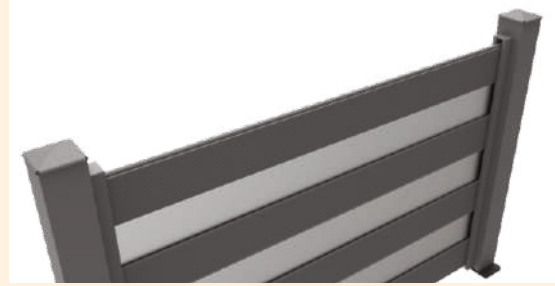

PR-9454
2.516 kg/m