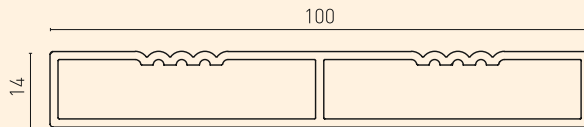

YSB4222
4.2x22 Self Tapping Screw

F60 TECHNICAL DETAILS

F60 TECHNICAL DETAILS

- Fence with patterned horizontal profile and flat surface profile.

PR-9459
0.100 kg/m

PR-9477
1.021 kg/m

PR-9451
0.947 kg/m

PR-9460
0.268 kg/m