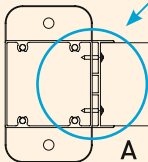

AK-5027K
Chemical Anchor
ETA Certified

FI00 TECHNICAL DETAILS

YSB4216
4.2x23
Self Tapping Screw

Detail A
Fixing of Adapter Profile
to Post Profile

F100 TECHNICAL DETAILS

- Fence with angled louver profiles.