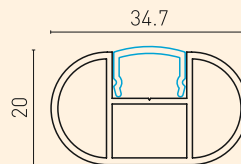

PR-2647
0.070 kg/m