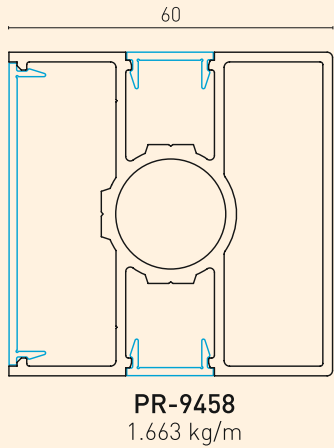

F40 TECHNICAL DETAILS

F40 TECHNICAL DETAILS

- The horizontal profile can be combined with 8 mm glass.

PR-8337
1.144 kg/m

PR-5683
0.090 kg/m

PR-4228
0.123 kg/m

PR-4227
0.773 kg/m

PR-7327
0.923 kg/m

YSB4222
4.2x22 Self Tapping Screw

F60 TECHNICAL DETAILS

F60 TECHNICAL DETAILS

- Fence with patterned horizontal profile and flat surface profile.

PR-9459
0.100 kg/m

PR-9477
1.021 kg/m

PR-9451
0.947 kg/m

PR-9460
0.268 kg/m

ETA
Certified

F60 LOUVER TECHNICAL DETAILS

Fixing Detail from Adapter Profile to Post Profile

F60 LOUVER TECHNICAL DETAILS

- Fence with angled louver profiles.

ETA
Certified

F60 V TECHNICAL DETAILS

Fixing Detail of Horizontal Connector Profile to Post Profile (PR-9449 to PR-9458)

YSB4216
4.2x16
Self Tapping Screw

Detail A

Detail B
Fixing Detail of Vertical Profile to Horizontal Connector Profile

YSB4213
4.2x13 Self Tapping Screw

F60 V TECHNICAL DETAILS

- Fence with cambered type vertical profile and flat vertical profile.