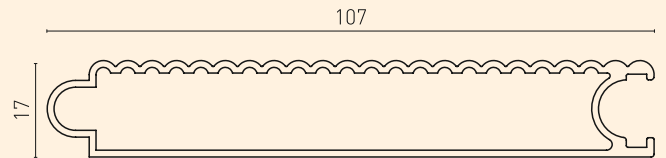

PR-7327
0.923 kg/m