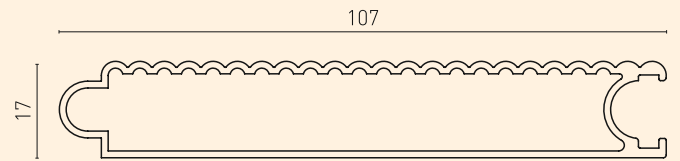

F100 ALUMINIUM GARDEN FENCE

Enjoy the utmost privacy in your garden thanks to the aluminium fences produced by MEF. Aluminium privacy fences have become very popular, above all due to their high-quality design for single and multi-family dwellings and other buildings. MEF aluminium fencing enhances landscaping and adds security to a garden, pool, or building, while not hiding views. This innovative system represents a durable and stable fence model which has 100x100mm post and louver shelves. The result is an exclusive garden fence for the modern garden. The system contains angled louver aluminium profiles which cancel the view from outside. Installation is simple and precise. After connecting the post profile to the base connector, just fix the base connector on the ground directly with using appropriate screws or anchors. The panel width can vary up to 200 cm and it is even possible to reach a height of 220 cm. MEF F100 is the perfect solution if you want more privacy.

- 100x100 mm Aluminium post
- Angled louver profiles.
- Screws are not visible.
- Simple, clean and stylish lines.
- Strong, light and rust free.
- Easy do-it-yourself assembly

- Standard RAL Colors
- Black (RAL9005)
 - Anthracite Grey (RAL7016)
 - White (RAL9016)
 - Cream White (RAL9001)
 - Signal Grey (RAL7004)

F40 TECHNICAL DETAILS

F40 TECHNICAL DETAILS

- The horizontal profile can be combined with 8 mm glass.

PR-8337
1.144 kg/m

PR-5683
0.090 kg/m

PR-4228
0.123 kg/m

PR-4227
0.773 kg/m

PR-7327
0.923 kg/m