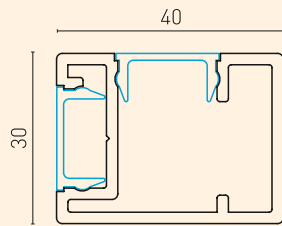

F40 TECHNICAL DETAILS

F40 TECHNICAL DETAILS

- The horizontal profile can be combined with 8 mm glass.

PR-8337
1.144 kg/m

PR-5683
0.090 kg/m

PR-4228
0.123 kg/m

PR-4227
0.773 kg/m

PR-7327
0.923 kg/m