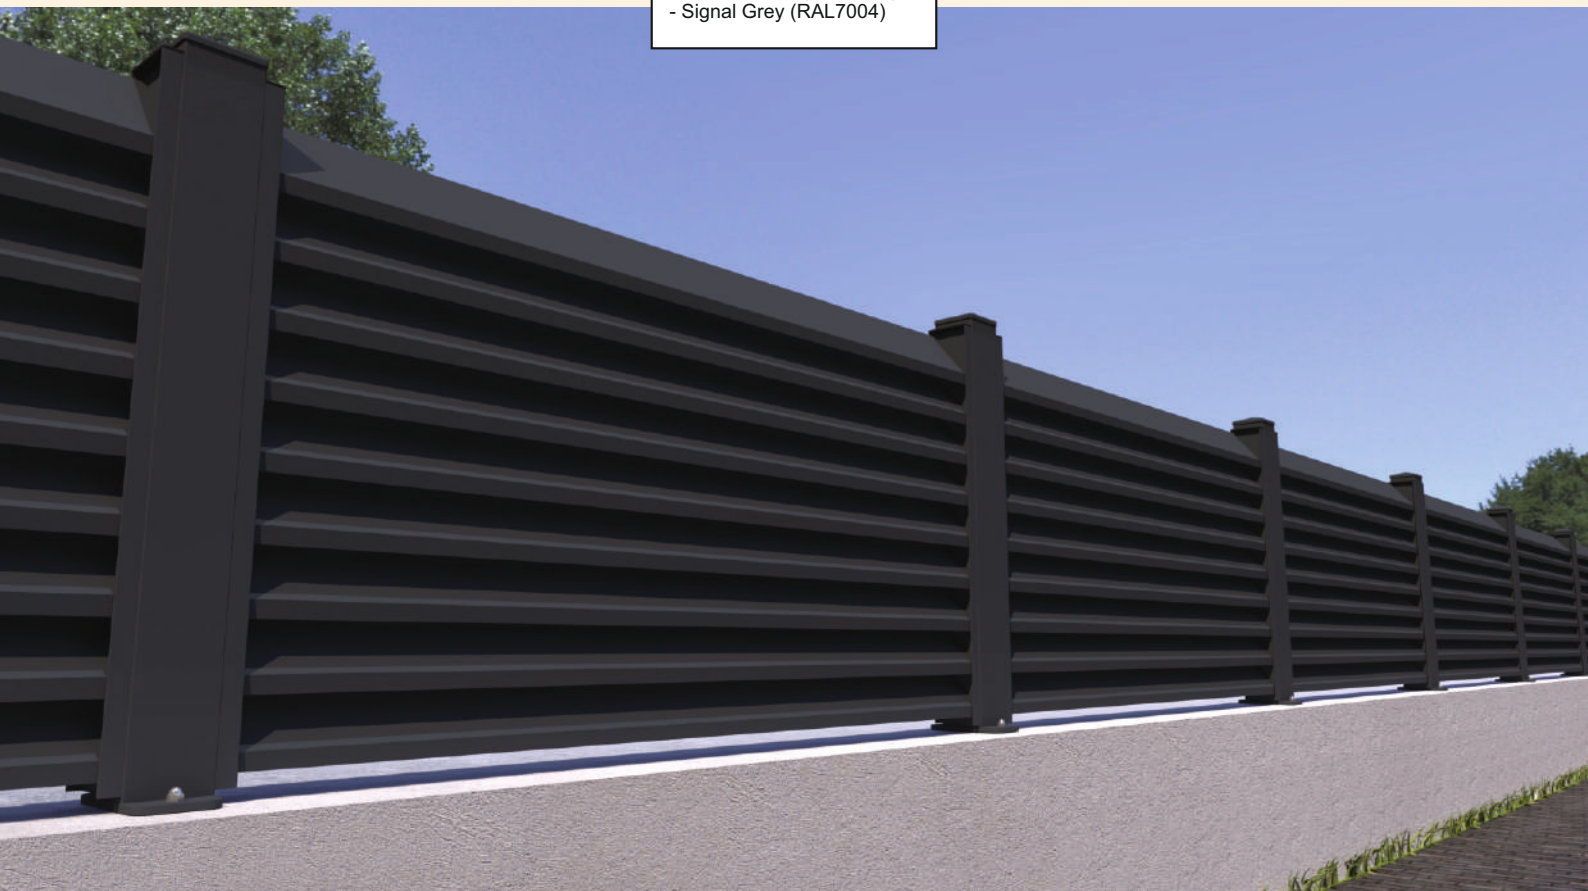

1. Standard RAL Colors
2. Black (RAL9005)
   - Anthracite Grey (RAL7016)
   - White (RAL9016)
   - Cream White (RAL9001)
   - Signal Grey (RAL7004)