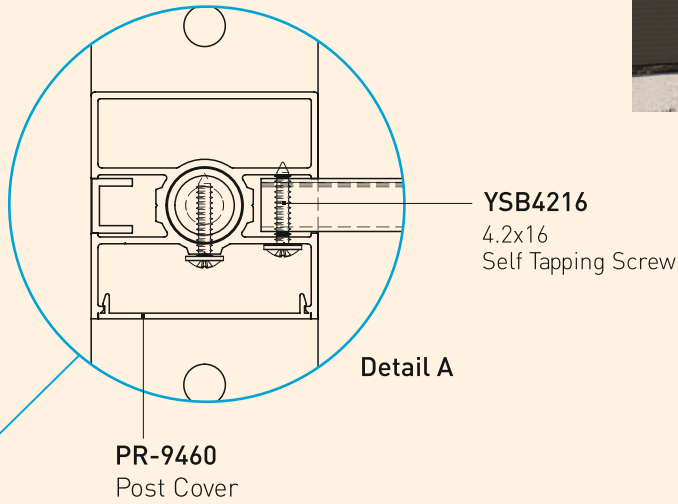

Detail A

A

Detail B

F40 CLASSIC TECHNICAL DETAILS

- System is proper to be connected from wall to wall.

PR-8337
1.144 kg/m

PR-2647
0.070 kg/m

PR-2776
0.433 kg/m

YSB4222
4.2x22 Self Tapping Screw

F60 TECHNICAL DETAILS

F60 TECHNICAL DETAILS

- Fence with patterned horizontal profile and flat surface profile.

PR-9459
0.100 kg/m

PR-9477
1.021 kg/m

PR-9451
0.947 kg/m

PR-9460
0.268 kg/m