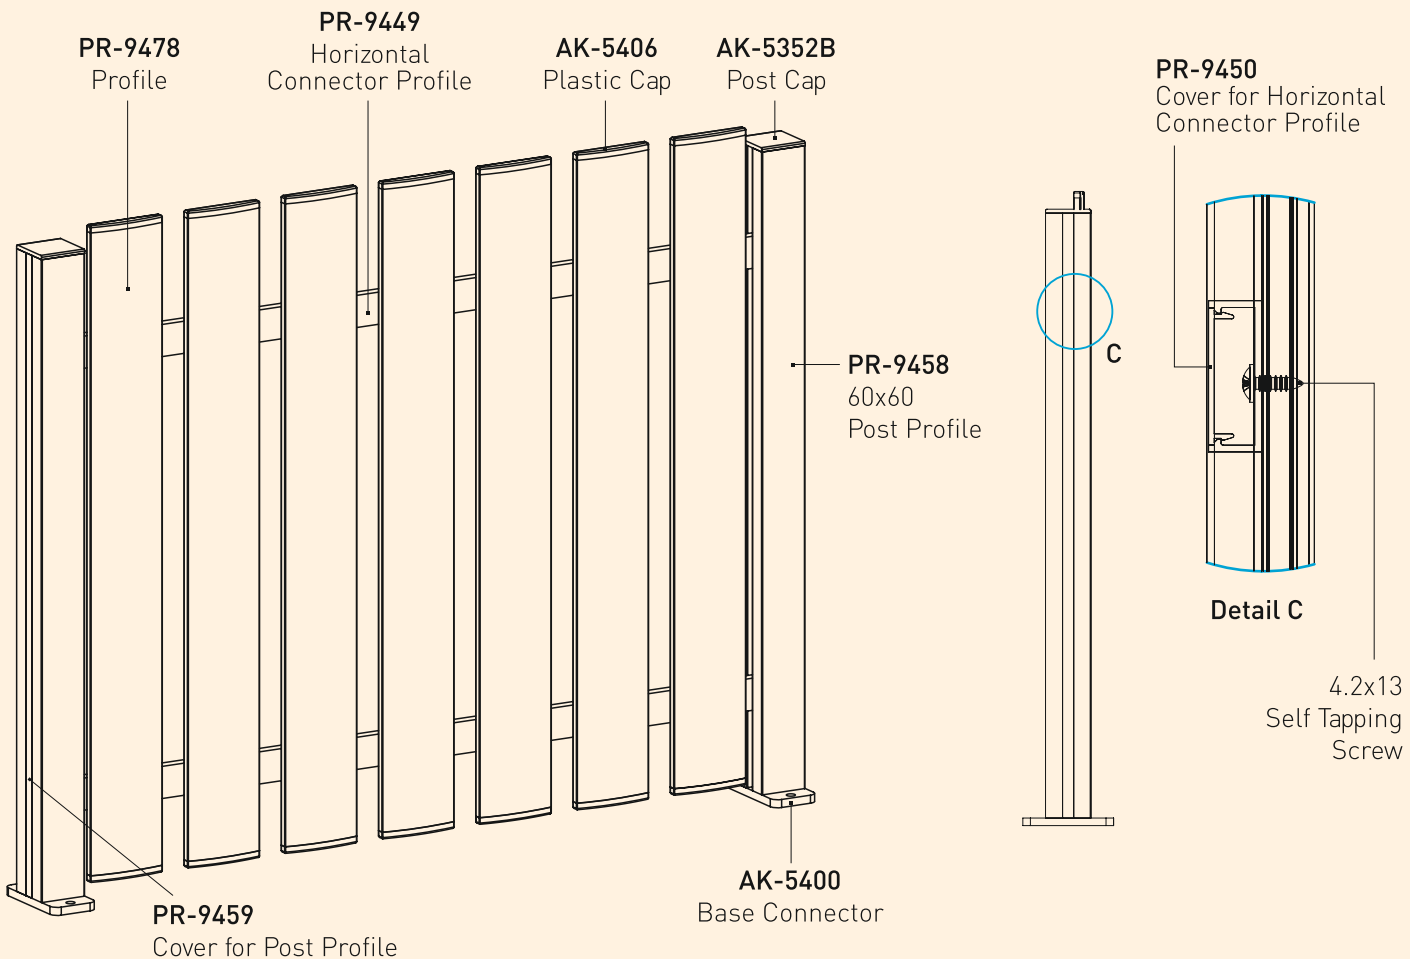

ETA
Certified

F60 LOUVER TECHNICAL DETAILS

Fixing Detail from Adapter Profile to Post Profile

F60 LOUVER TECHNICAL DETAILS

- Fence with angled louver profiles.

ETA
Certified

F60 V TECHNICAL DETAILS

Fixing Detail of Horizontal Connector Profile to Post Profile (PR-9449 to PR-9458)

YSB4216
4.2x16
Self Tapping Screw

Detail A

Detail B
Fixing Detail of Vertical Profile to Horizontal Connector Profile

YSB4213
4.2x13 Self Tapping Screw

F60 V TECHNICAL DETAILS

- Fence with cambered type vertical profile and flat vertical profile.