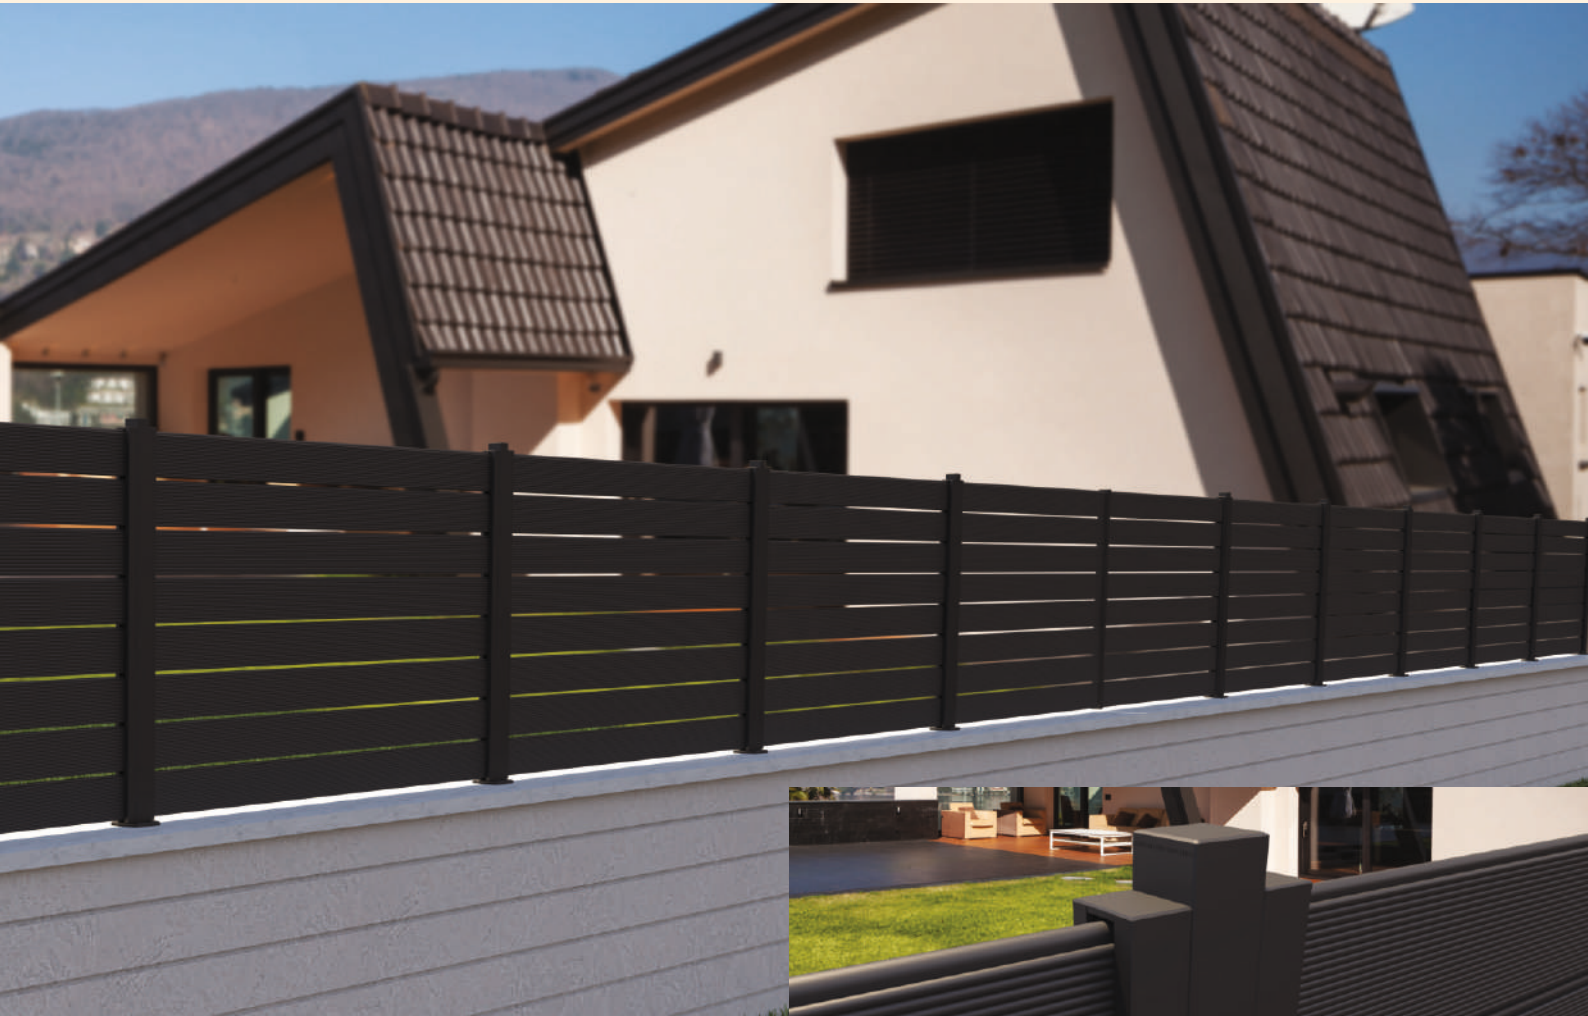

1. Standard RAL Colors
2. Black (RAL9005)
   - Anthracite Grey (RAL7016)
   - White (RAL9016)
   - Cream White (RAL9001)
   - Signal Grey (RAL7004)