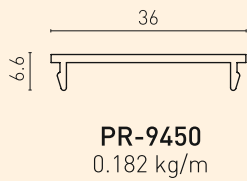

YSB4216
4.2x16
Self Tapping Screw

Detail A

Detail B
Fixing Detail of Vertical Profile to Horizontal Connector Profile

YSB4213
4.2x13 Self Tapping Screw

F60 V TECHNICAL DETAILS

- Fence with cambered type vertical profile and flat vertical profile.