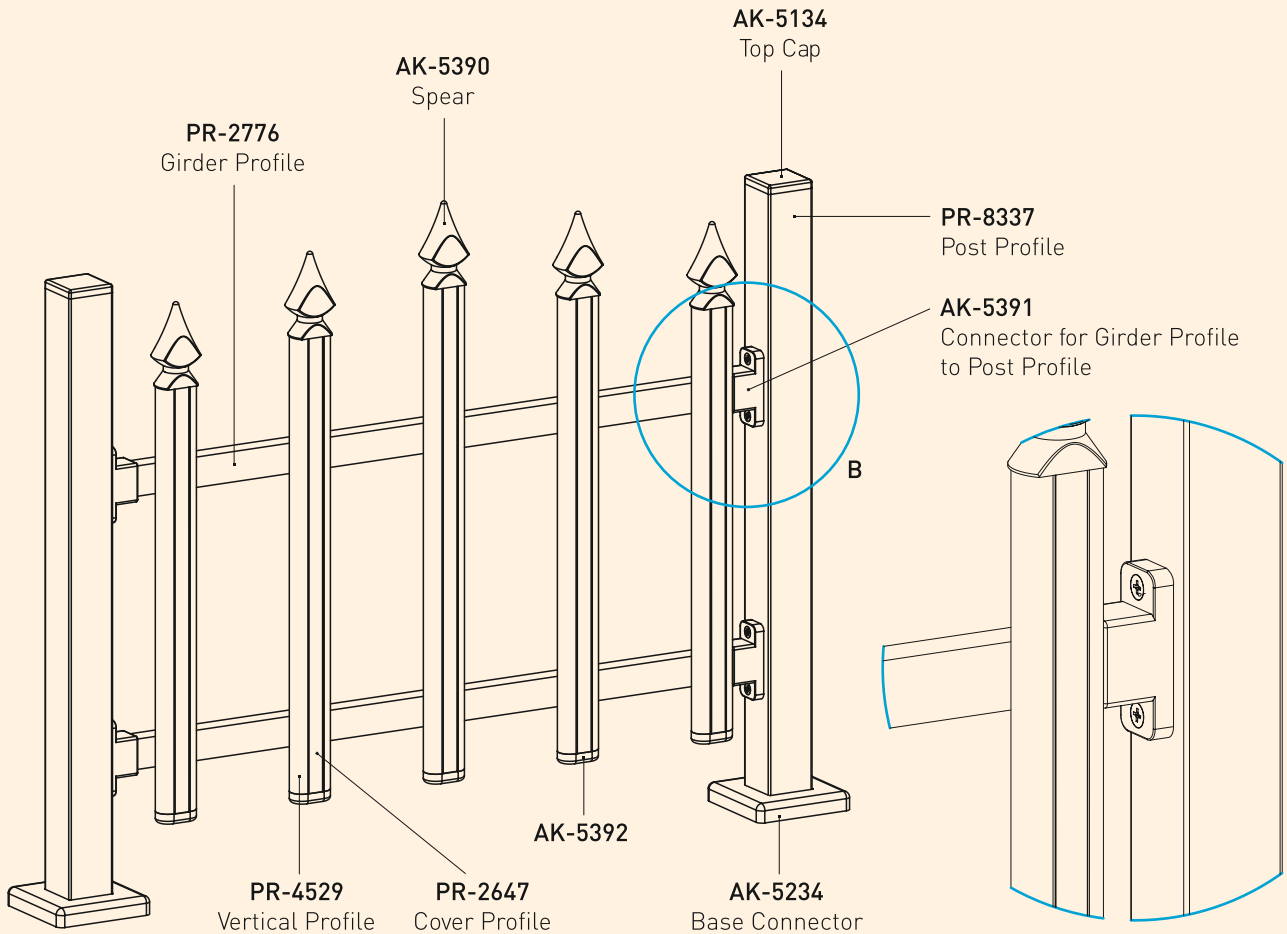

PR-7653
0.995 kg/m

AK-5234

AK-5134

AK-4227TA

VT75100
7.5x100 Galvanized Torx

YSB4216
4.2x16 Self Tapping Screw

F40 CLASSIC TECHNICAL DETAILS

BTS-YSB4222
4.2x22 Self Tapping Screw

Detail A

A

Detail B

F40 CLASSIC TECHNICAL DETAILS

- System is proper to be connected from wall to wall.

PR-8337
1.144 kg/m

PR-2647
0.070 kg/m

PR-2776
0.433 kg/m