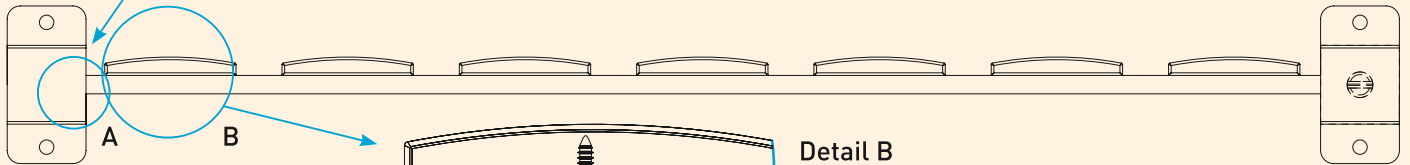

ETA
Certified

F60 LOUVER TECHNICAL DETAILS

Fixing Detail from Adapter Profile to Post Profile

F60 LOUVER TECHNICAL DETAILS

- Fence with angled louver profiles.

ETA
Certified

F60 V TECHNICAL DETAILS

Fixing Detail of Horizontal Connector Profile to Post Profile (PR-9449 to PR-9458)

YSB4216
4.2x16
Self Tapping Screw

Detail A

Detail B
Fixing Detail of Vertical Profile to Horizontal Connector Profile

YSB4213
4.2x13 Self Tapping Screw

F60 V TECHNICAL DETAILS

- Fence with cambered type vertical profile and flat vertical profile.