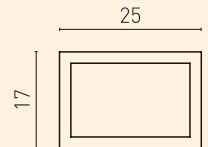

Detail A

A

Detail B

F40 CLASSIC TECHNICAL DETAILS

- System is proper to be connected from wall to wall.

PR-8337
1.144 kg/m

PR-2647
0.070 kg/m

PR-2776
0.433 kg/m