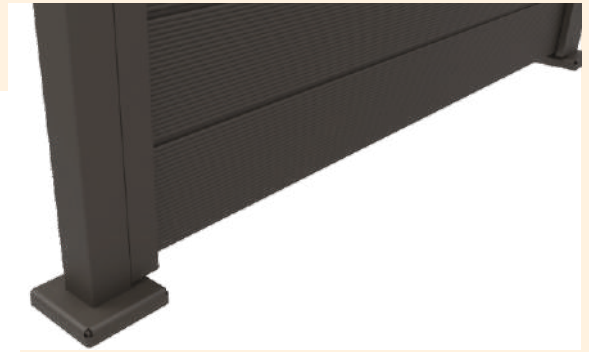

F40 TECHNICAL DETAILS

- The horizontal profile can be combined with 8 mm glass.