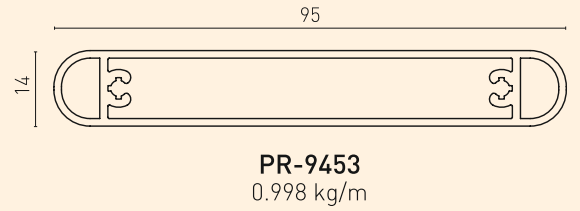

YSB4222
4.2x22 Self Tapping Screw

F60 TECHNICAL DETAILS

F60 TECHNICAL DETAILS

- Fence with patterned horizontal profile and flat surface profile.

PR-9459
0.100 kg/m

PR-9477
1.021 kg/m

PR-9451
0.947 kg/m

PR-9460
0.268 kg/m

ETA
Certified

F60 LOUVER TECHNICAL DETAILS

Fixing Detail from Adapter Profile to Post Profile

F60 LOUVER TECHNICAL DETAILS

- Fence with angled louver profiles.

ETA
Certified

F60 V TECHNICAL DETAILS

Fixing Detail of Horizontal Connector Profile to Post Profile (PR-9449 to PR-9458)

YSB4216
4.2x16
Self Tapping Screw

Detail A

Detail B
Fixing Detail of Vertical Profile to Horizontal Connector Profile

YSB4213
4.2x13 Self Tapping Screw

F60 V TECHNICAL DETAILS

- Fence with cambered type vertical profile and flat vertical profile.