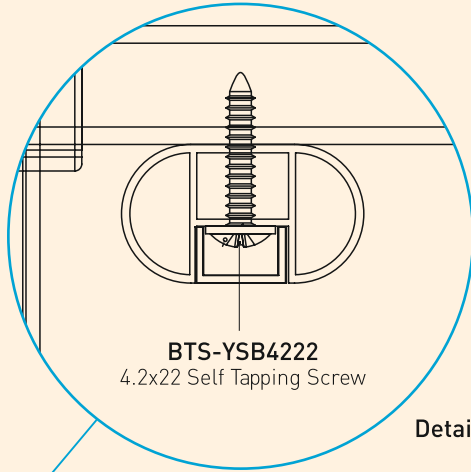

PR-7653
0.995 kg/m

AK-5234

AK-5134

AK-4227TA

VT75100
7.5x100 Galvanized Torx

YSB4216
4.2x16 Self Tapping Screw

F40 CLASSIC TECHNICAL DETAILS

BTS-YSB4222
4.2x22 Self Tapping Screw