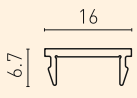

YSB4222
4.2x22 Self Tapping Screw

F60 TECHNICAL DETAILS

F60 TECHNICAL DETAILS

- Fence with patterned horizontal profile and flat surface profile.

PR-9459
0.100 kg/m

PR-9477
1.021 kg/m

PR-9451
0.947 kg/m

PR-9460
0.268 kg/m