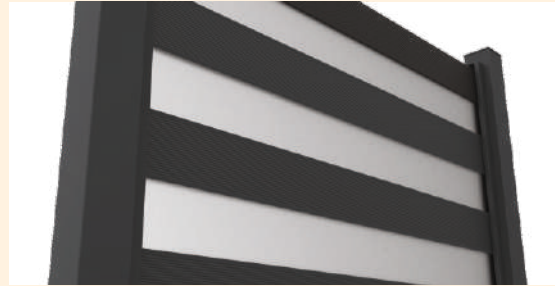

PR-9454
2.516 kg/m