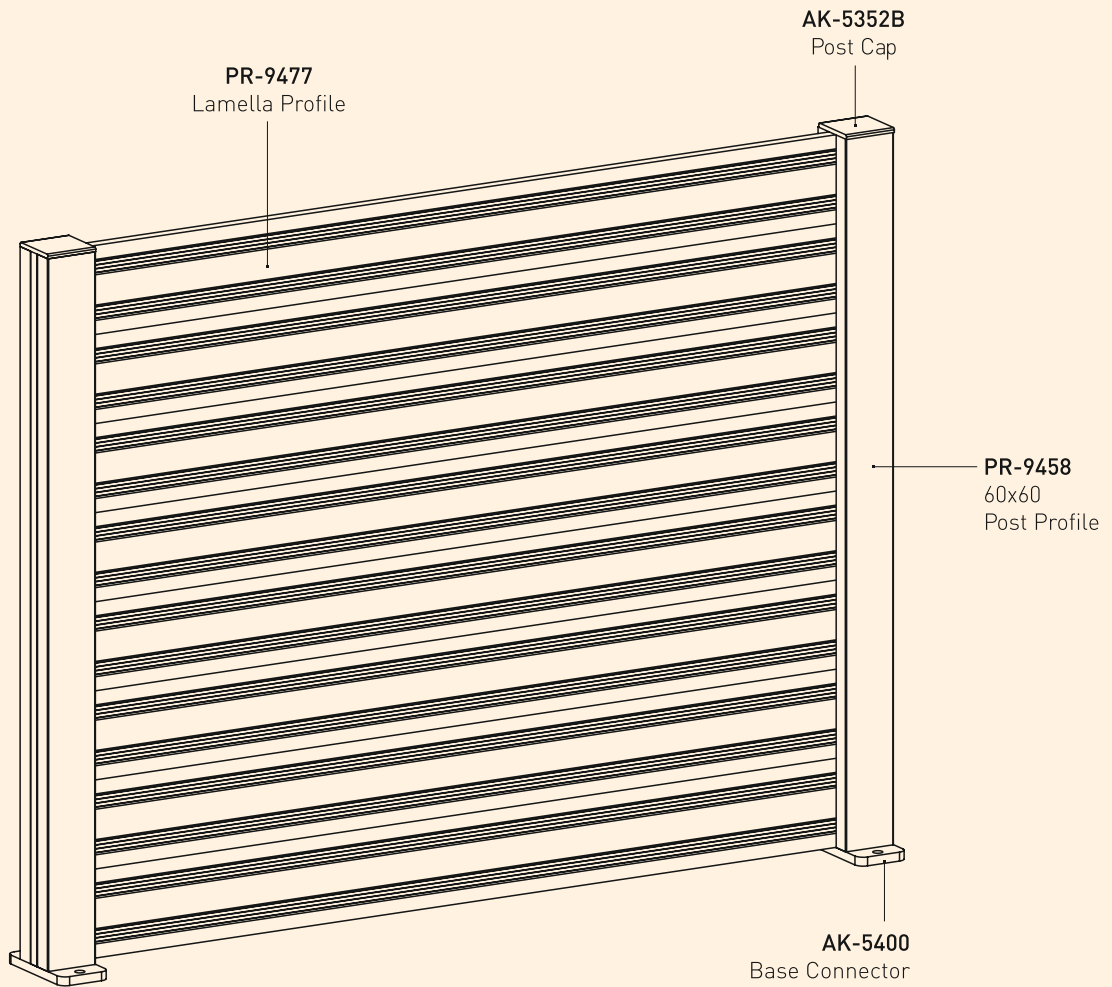

Detail A

A

Detail B

F40 CLASSIC TECHNICAL DETAILS

- System is proper to be connected from wall to wall.

PR-8337
1.144 kg/m

PR-2647
0.070 kg/m

PR-2776
0.433 kg/m

YSB4222
4.2x22 Self Tapping Screw

F60 TECHNICAL DETAILS

F60 TECHNICAL DETAILS

- Fence with patterned horizontal profile and flat surface profile.

PR-9459
0.100 kg/m

PR-9477
1.021 kg/m

PR-9451
0.947 kg/m

PR-9460
0.268 kg/m