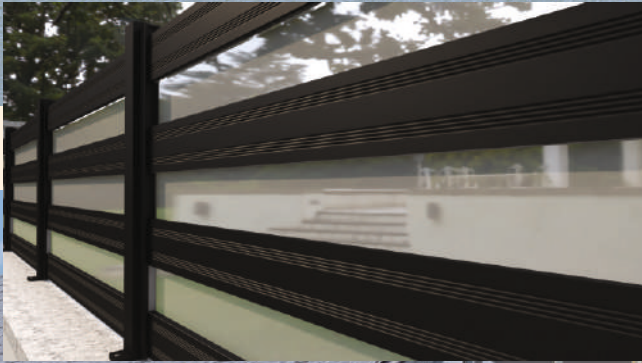

1. Standard RAL Colors
2. Black (RAL9005)
   - Anthracite Grey (RAL7016)
   - White (RAL9016)
   - Cream White (RAL9001)
   - Signal Grey (RAL7004)