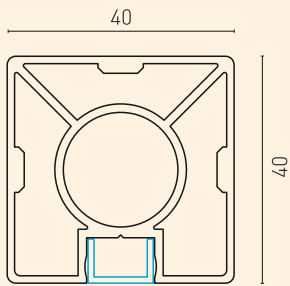

- 100x100 mm Aluminium post
- Angled louver profiles.
- Screws are not visible.
- Simple, clean and stylish lines.
- Strong, light and rust free.
- Easy do-it-yourself assembly

- Standard RAL Colors
- Black (RAL9005)
 - Anthracite Grey (RAL7016)
 - White (RAL9016)
 - Cream White (RAL9001)
 - Signal Grey (RAL7004)

F40 TECHNICAL DETAILS

F40 TECHNICAL DETAILS

- The horizontal profile can be combined with 8 mm glass.

PR-8337
1.144 kg/m

PR-5683
0.090 kg/m

PR-4228
0.123 kg/m

PR-4227
0.773 kg/m

PR-7327
0.923 kg/m