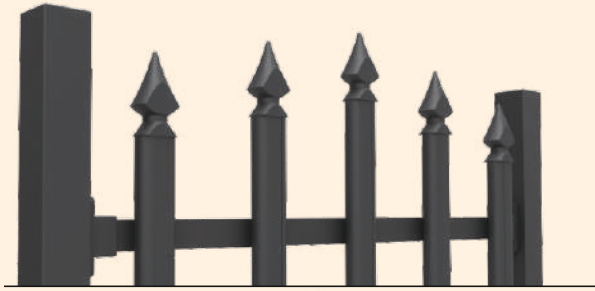

F100 ALUMINIUM GARDEN FENCE

Enjoy the utmost privacy in your garden thanks to the aluminium fences produced by MEF. Aluminium privacy fences have become very popular, above all due to their high-quality design for single and multi-family dwellings and other buildings. MEF aluminium fencing enhances landscaping and adds security to a garden, pool, or building, while not hiding views. This innovative system represents a durable and stable fence model which has 100x100mm post and louver shelves. The result is an exclusive garden fence for the modern garden. The system contains angled louver aluminium profiles which cancel the view from outside. Installation is simple and precise. After connecting the post profile to the base connector, just fix the base connector on the ground directly with using appropriate screws or anchors. The panel width can vary up to 200 cm and it is even possible to reach a height of 220 cm. MEF F100 is the perfect solution if you want more privacy.

Detail A

A

Detail B

F40 CLASSIC TECHNICAL DETAILS

- System is proper to be connected from wall to wall.

PR-8337
1.144 kg/m

PR-2647
0.070 kg/m

PR-2776
0.433 kg/m