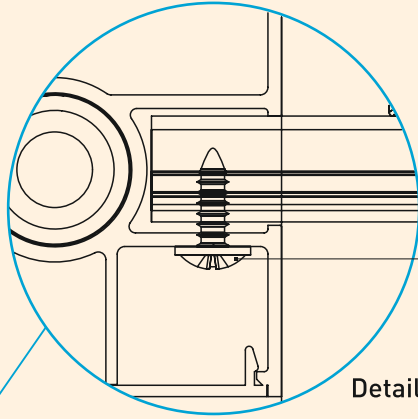

ETA
Certified

F60 LOUVER TECHNICAL DETAILS

Fixing Detail from Adapter Profile to Post Profile

F60 LOUVER TECHNICAL DETAILS

- Fence with angled louver profiles.

ETA
Certified

F60 V TECHNICAL DETAILS

Fixing Detail of Horizontal Connector Profile to Post Profile (PR-9449 to PR-9458)

YSB4216
4.2x16
Self Tapping Screw

Detail A

Detail B
Fixing Detail of Vertical Profile to Horizontal Connector Profile

YSB4213
4.2x13 Self Tapping Screw

F60 V TECHNICAL DETAILS

- Fence with cambered type vertical profile and flat vertical profile.