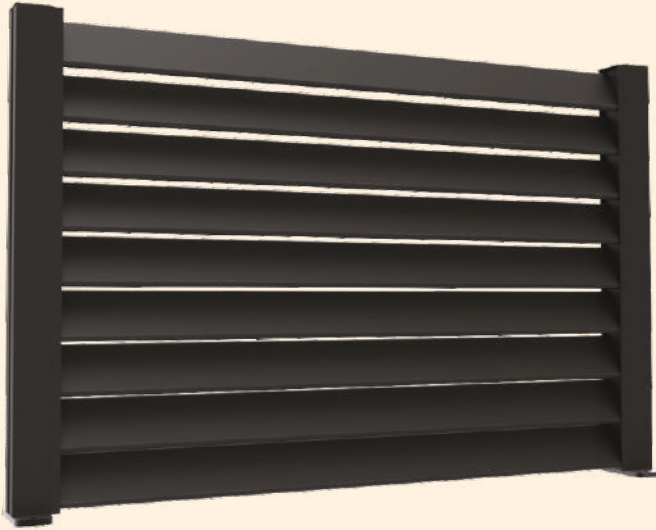

F60 LOUVER TECHNICAL DETAILS

- Fence with angled louver profiles.