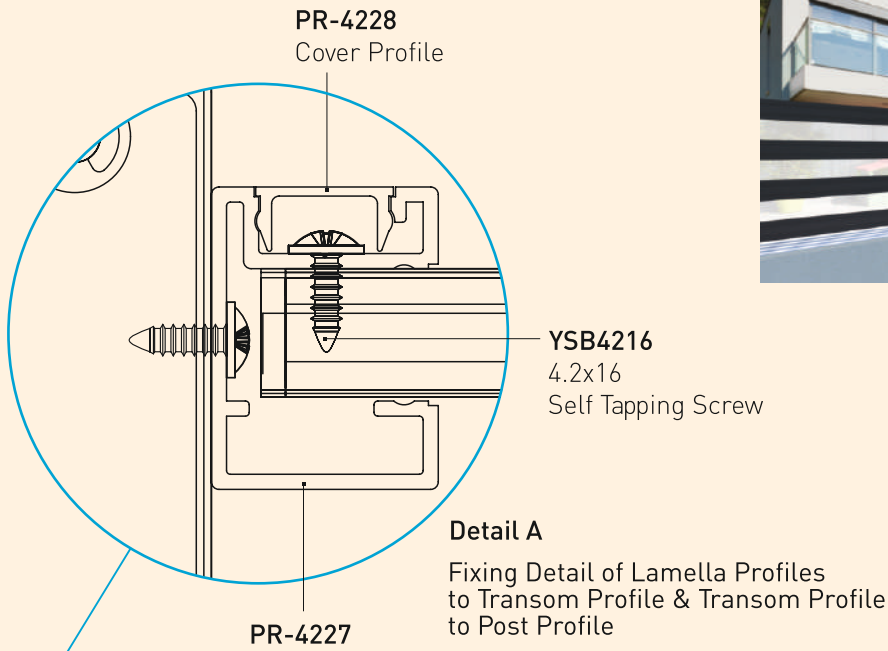

ETA
Certified

F60 LOUVER TECHNICAL DETAILS

Fixing Detail from Adapter Profile to Post Profile

F60 LOUVER TECHNICAL DETAILS

- Fence with angled louver profiles.

ETA
Certified

F60 V TECHNICAL DETAILS

Fixing Detail of Horizontal Connector Profile to Post Profile (PR-9449 to PR-9458)

YSB4216
4.2x16
Self Tapping Screw

Detail A

Detail B
Fixing Detail of Vertical Profile to Horizontal Connector Profile

YSB4213
4.2x13 Self Tapping Screw

F60 V TECHNICAL DETAILS

- Fence with cambered type vertical profile and flat vertical profile.

ETA
Certified

F76 TECHNICAL DETAILS

F76 TECHNICAL DETAILS

- The horizontal profile can be combined with 8 mm glass.

- Fence with patterned profile and flat surface profile.

PR-9454
2.516 kg/m

PR-4228
0.123 kg/m