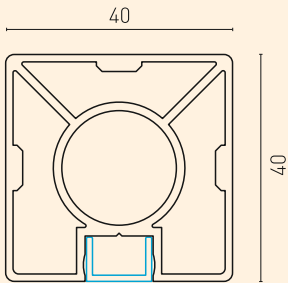

F40 TECHNICAL DETAILS

F40 TECHNICAL DETAILS

- The horizontal profile can be combined with 8 mm glass.

PR-8337
1.144 kg/m

PR-5683
0.090 kg/m

PR-4228
0.123 kg/m

PR-4227
0.773 kg/m

PR-7327
0.923 kg/m

Detail A

A

Detail B

F40 CLASSIC TECHNICAL DETAILS

- System is proper to be connected from wall to wall.

PR-8337
1.144 kg/m

PR-2647
0.070 kg/m

PR-2776
0.433 kg/m