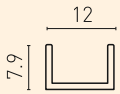

Detail A

A

Detail B

F40 CLASSIC TECHNICAL DETAILS

- System is proper to be connected from wall to wall.

PR-8337
1.144 kg/m

PR-2647
0.070 kg/m

PR-2776
0.433 kg/m