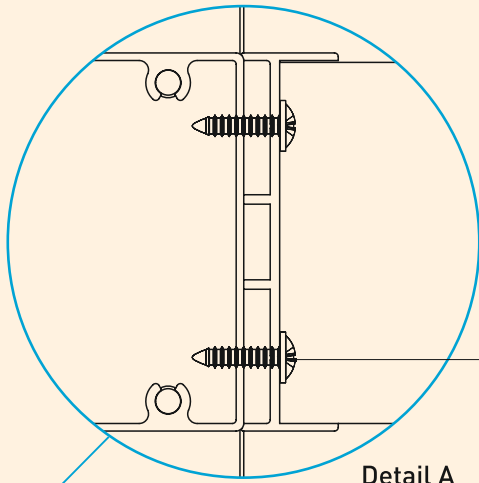

ETA
Certified

F60 LOUVER TECHNICAL DETAILS

Fixing Detail from Adapter Profile to Post Profile

F60 LOUVER TECHNICAL DETAILS

- Fence with angled louver profiles.

ETA
Certified

F60 V TECHNICAL DETAILS

Fixing Detail of Horizontal Connector Profile to Post Profile (PR-9449 to PR-9458)

YSB4216
4.2x16
Self Tapping Screw

Detail A

Detail B
Fixing Detail of Vertical Profile to Horizontal Connector Profile

YSB4213
4.2x13 Self Tapping Screw

F60 V TECHNICAL DETAILS

- Fence with cambered type vertical profile and flat vertical profile.

PR-4227
0.773 kg/m

PR-7327
0.923 kg/m

PR-7653
0.995 kg/m

YSB4216
4.2x16 Self Tapping Screw

AK-5401

AK-5230

AK-4227TA

KSG10X100
M10x100 Threaded Rod
+ Domed Cap Nut

AK-5027K
Chemical Anchor
ETA Certified

FI00 TECHNICAL DETAILS

YSB4216
4.2x23
Self Tapping Screw

Detail A
Fixing of Adapter Profile
to Post Profile

F100 TECHNICAL DETAILS

- Fence with angled louver profiles.