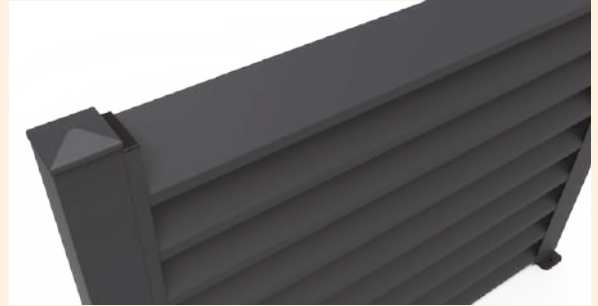

AK-5027K
Chemical Anchor
ETA Certified

FI00 TECHNICAL DETAILS

YSB4216
4.2x23
Self Tapping Screw

Detail A
Fixing of Adapter Profile
to Post Profile

F100 TECHNICAL DETAILS

- Fence with angled louver profiles.