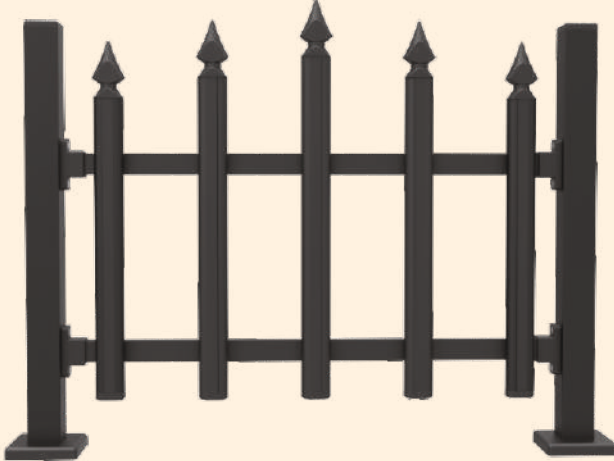

F100 ALUMINIUM GARDEN FENCE

Enjoy the utmost privacy in your garden thanks to the aluminium fences produced by MEF. Aluminium privacy fences have become very popular, above all due to their high-quality design for single and multi-family dwellings and other buildings. MEF aluminium fencing enhances landscaping and adds security to a garden, pool, or building, while not hiding views. This innovative system represents a durable and stable fence model which has 100x100mm post and louver shelves. The result is an exclusive garden fence for the modern garden. The system contains angled louver aluminium profiles which cancel the view from outside. Installation is simple and precise. After connecting the post profile to the base connector, just fix the base connector on the ground directly with using appropriate screws or anchors. The panel width can vary up to 200 cm and it is even possible to reach a height of 220 cm. MEF F100 is the perfect solution if you want more privacy.

Detail A

A

Detail B

F40 CLASSIC TECHNICAL DETAILS

- System is proper to be connected from wall to wall.

PR-8337
1.144 kg/m

PR-2647
0.070 kg/m

PR-2776
0.433 kg/m