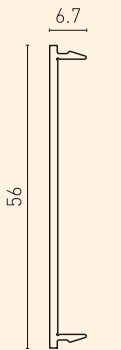

YSB4222
4.2x22 Self Tapping Screw

F60 TECHNICAL DETAILS

F60 TECHNICAL DETAILS

- Fence with patterned horizontal profile and flat surface profile.

PR-9459
0.100 kg/m

PR-9477
1.021 kg/m

PR-9451
0.947 kg/m

PR-9460
0.268 kg/m

PR-9458
1.663 kg/m

PR-9481
0.613 kg/m

PR-9480
1.392 kg/m

AK-5352B

AK-5400

KSG10X100
M10x100 Threaded Rod
+ Domed Cap Nut

YSB4216
4.2x16 Self Tapping Screw

AK-5027K
Chemical Anchor