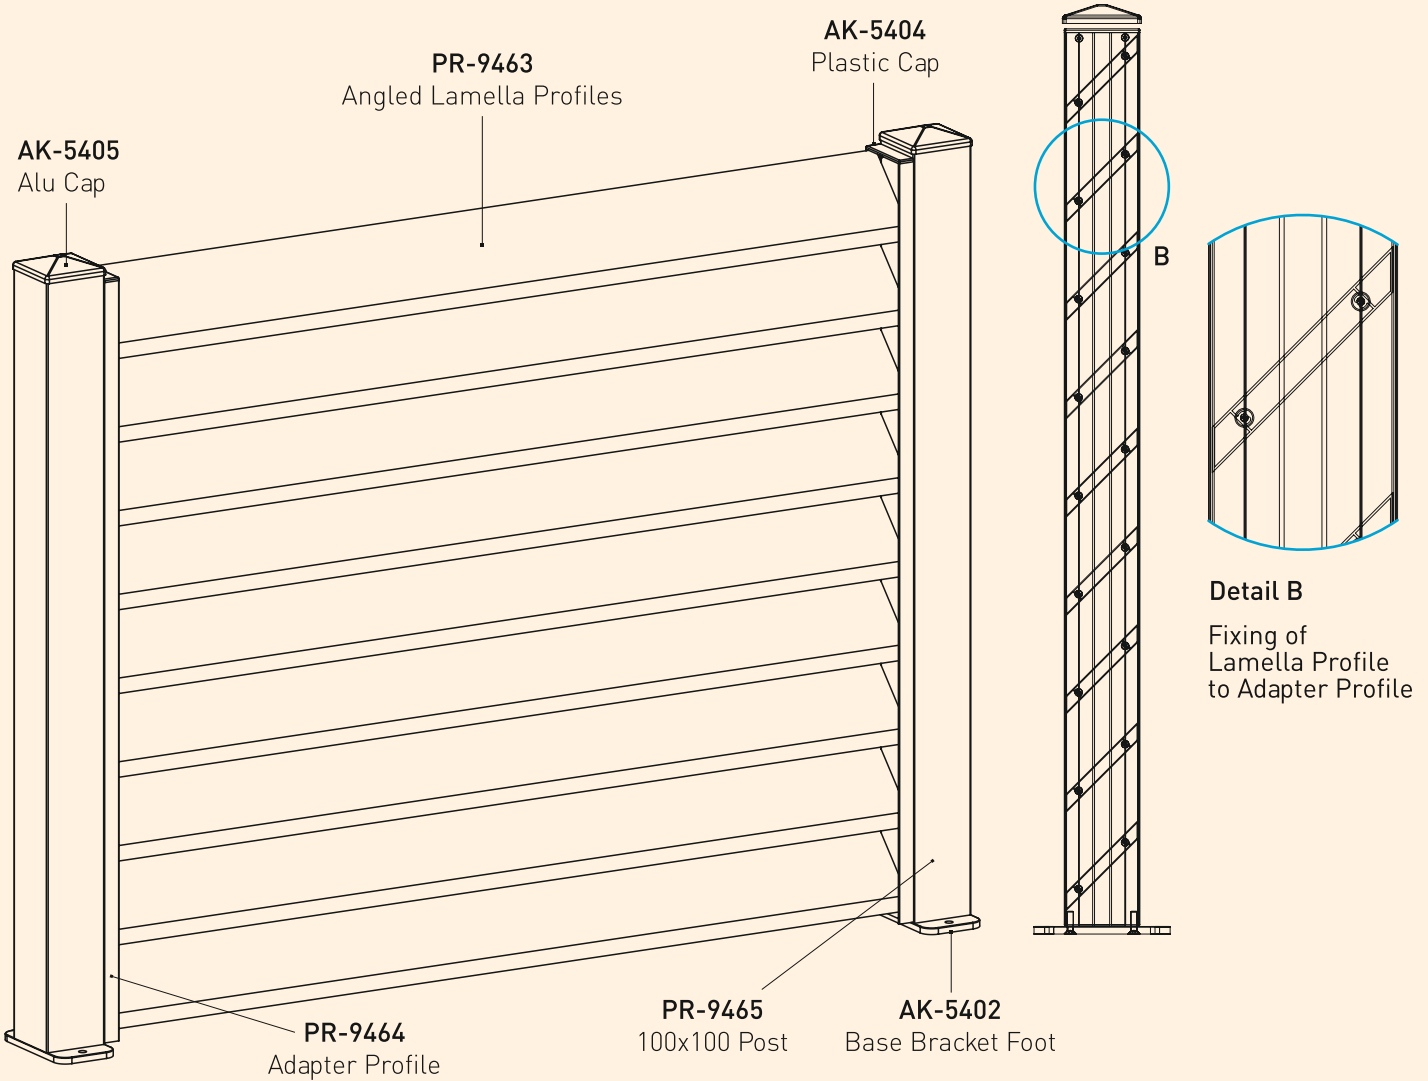

YSB4216
4.2x16
Self Tapping Screw

Detail A

Detail B
Fixing Detail of Vertical Profile to Horizontal Connector Profile

YSB4213
4.2x13 Self Tapping Screw

F60 V TECHNICAL DETAILS

- Fence with cambered type vertical profile and flat vertical profile.

ETA
Certified

F76 TECHNICAL DETAILS

F76 TECHNICAL DETAILS

- The horizontal profile can be combined with 8 mm glass.

- Fence with patterned profile and flat surface profile.

PR-9454
2.516 kg/m

PR-4228
0.123 kg/m

AK-5027K
Chemical Anchor
ETA Certified

FI00 TECHNICAL DETAILS

YSB4216
4.2x23
Self Tapping Screw

Detail A
Fixing of Adapter Profile
to Post Profile

F100 TECHNICAL DETAILS

- Fence with angled louver profiles.

AK-5402

AK-5404

AK-5405

KSG10X100
M10x100 Threaded Rod
+ Domed Cap Nut

YSB4216
4.2x16 Self Tapping Screw

ETA
Certified

AK-5027K
Chemical Anchor