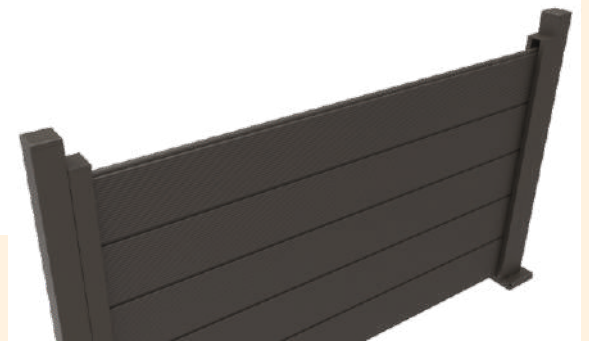

F40 TECHNICAL DETAILS

- The horizontal profile can be combined with 8 mm glass.