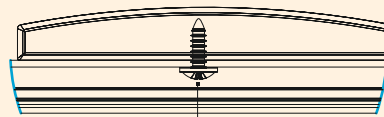

ETA
Certified

F60 LOUVER TECHNICAL DETAILS

Fixing Detail from Adapter Profile to Post Profile

F60 LOUVER TECHNICAL DETAILS

- Fence with angled louver profiles.

ETA
Certified

F60 V TECHNICAL DETAILS

Fixing Detail of Horizontal Connector Profile to Post Profile (PR-9449 to PR-9458)

YSB4216
4.2x16
Self Tapping Screw

Detail A

Detail B
Fixing Detail of Vertical Profile to Horizontal Connector Profile

YSB4213
4.2x13 Self Tapping Screw

F60 V TECHNICAL DETAILS

- Fence with cambered type vertical profile and flat vertical profile.