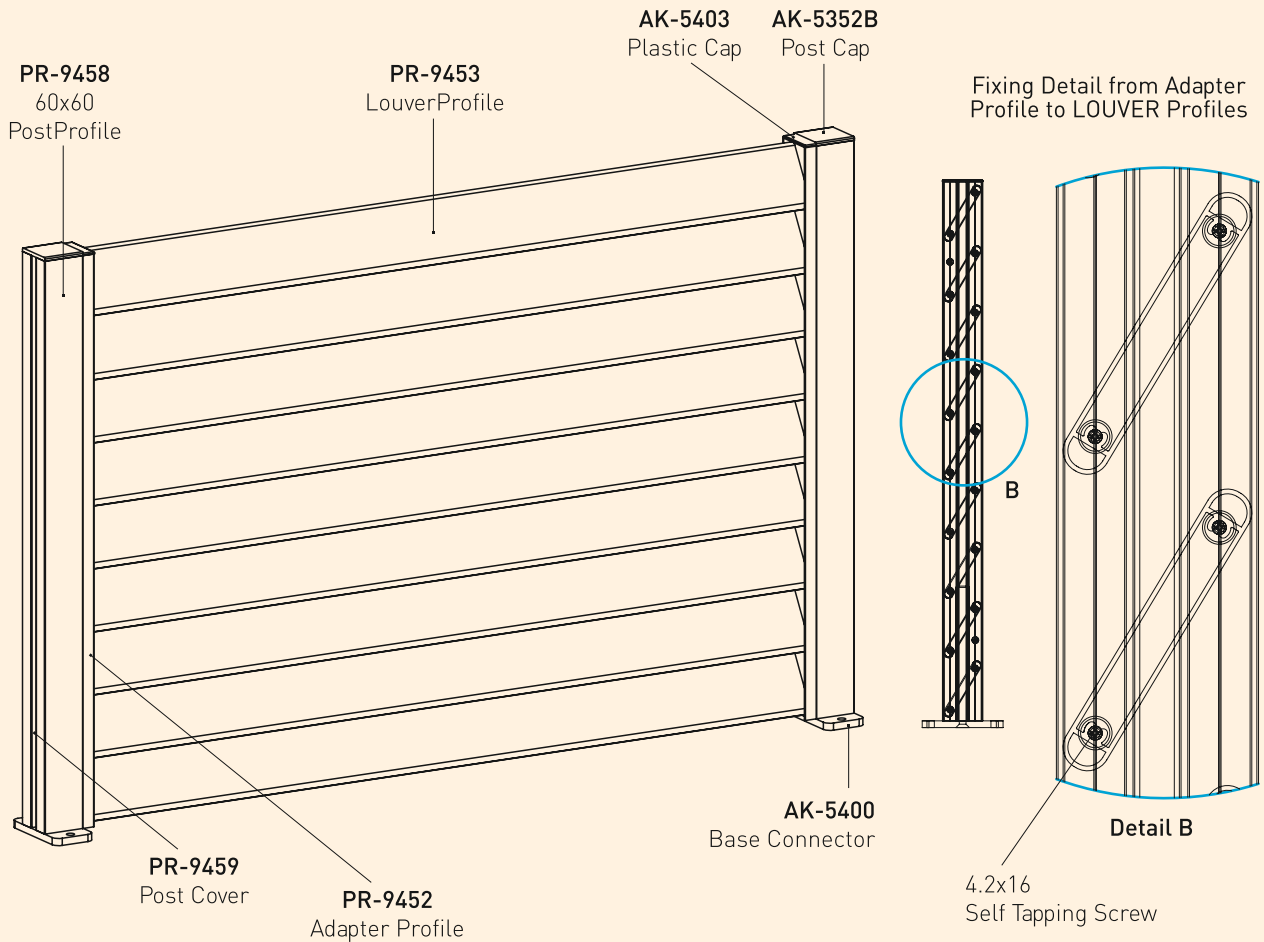

YSB4222
4.2x22 Self Tapping Screw

F60 TECHNICAL DETAILS

F60 TECHNICAL DETAILS

- Fence with patterned horizontal profile and flat surface profile.

PR-9459
0.100 kg/m

PR-9477
1.021 kg/m

PR-9451
0.947 kg/m

PR-9460
0.268 kg/m

PR-9458
1.663 kg/m

PR-9481
0.613 kg/m

PR-9480
1.392 kg/m

AK-5352B

AK-5400

KSG10X100
M10x100 Threaded Rod
+ Domed Cap Nut

YSB4216
4.2x16 Self Tapping Screw

AK-5027K
Chemical Anchor

ETA
Certified

F60 LOUVER TECHNICAL DETAILS

Fixing Detail from Adapter Profile to Post Profile

F60 LOUVER TECHNICAL DETAILS

- Fence with angled louver profiles.

ETA
Certified

F60 V TECHNICAL DETAILS

Fixing Detail of Horizontal Connector Profile to Post Profile (PR-9449 to PR-9458)

YSB4216
4.2x16
Self Tapping Screw

Detail A

Detail B
Fixing Detail of Vertical Profile to Horizontal Connector Profile

YSB4213
4.2x13 Self Tapping Screw

F60 V TECHNICAL DETAILS

- Fence with cambered type vertical profile and flat vertical profile.