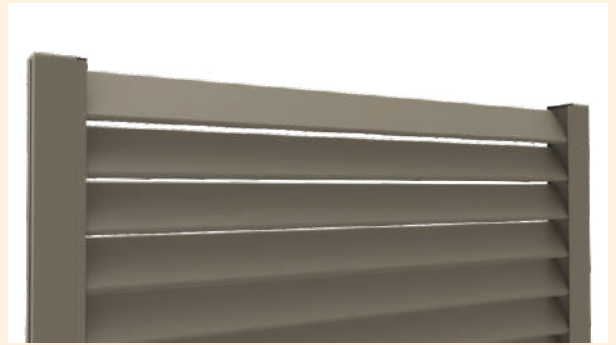

ETA
Certified

F60 LOUVER TECHNICAL DETAILS

Fixing Detail from Adapter Profile to Post Profile

F60 LOUVER TECHNICAL DETAILS

- Fence with angled louver profiles.

ETA
Certified

F60 V TECHNICAL DETAILS

Fixing Detail of Horizontal Connector Profile to Post Profile (PR-9449 to PR-9458)