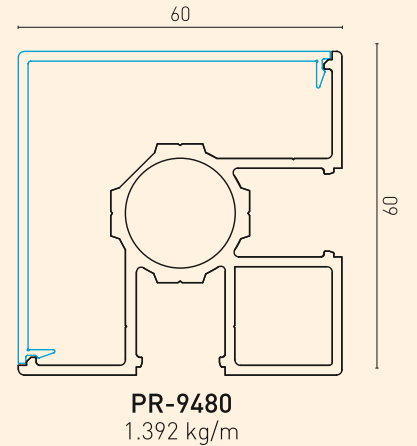

ETA
Certified

F60 LOUVER TECHNICAL DETAILS

Fixing Detail from Adapter Profile to Post Profile

F60 LOUVER TECHNICAL DETAILS

- Fence with angled louver profiles.

ETA
Certified

F60 V TECHNICAL DETAILS

Fixing Detail of Horizontal Connector Profile to Post Profile (PR-9449 to PR-9458)

YSB4216
4.2x16
Self Tapping Screw

Detail A

Detail B
Fixing Detail of Vertical Profile to Horizontal Connector Profile

YSB4213
4.2x13 Self Tapping Screw

F60 V TECHNICAL DETAILS

- Fence with cambered type vertical profile and flat vertical profile.