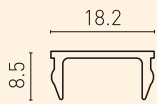

ETA
Certified

F76 TECHNICAL DETAILS

F76 TECHNICAL DETAILS

- The horizontal profile can be combined with 8 mm glass.

- Fence with patterned profile and flat surface profile.

PR-9454
2.516 kg/m

PR-4228
0.123 kg/m