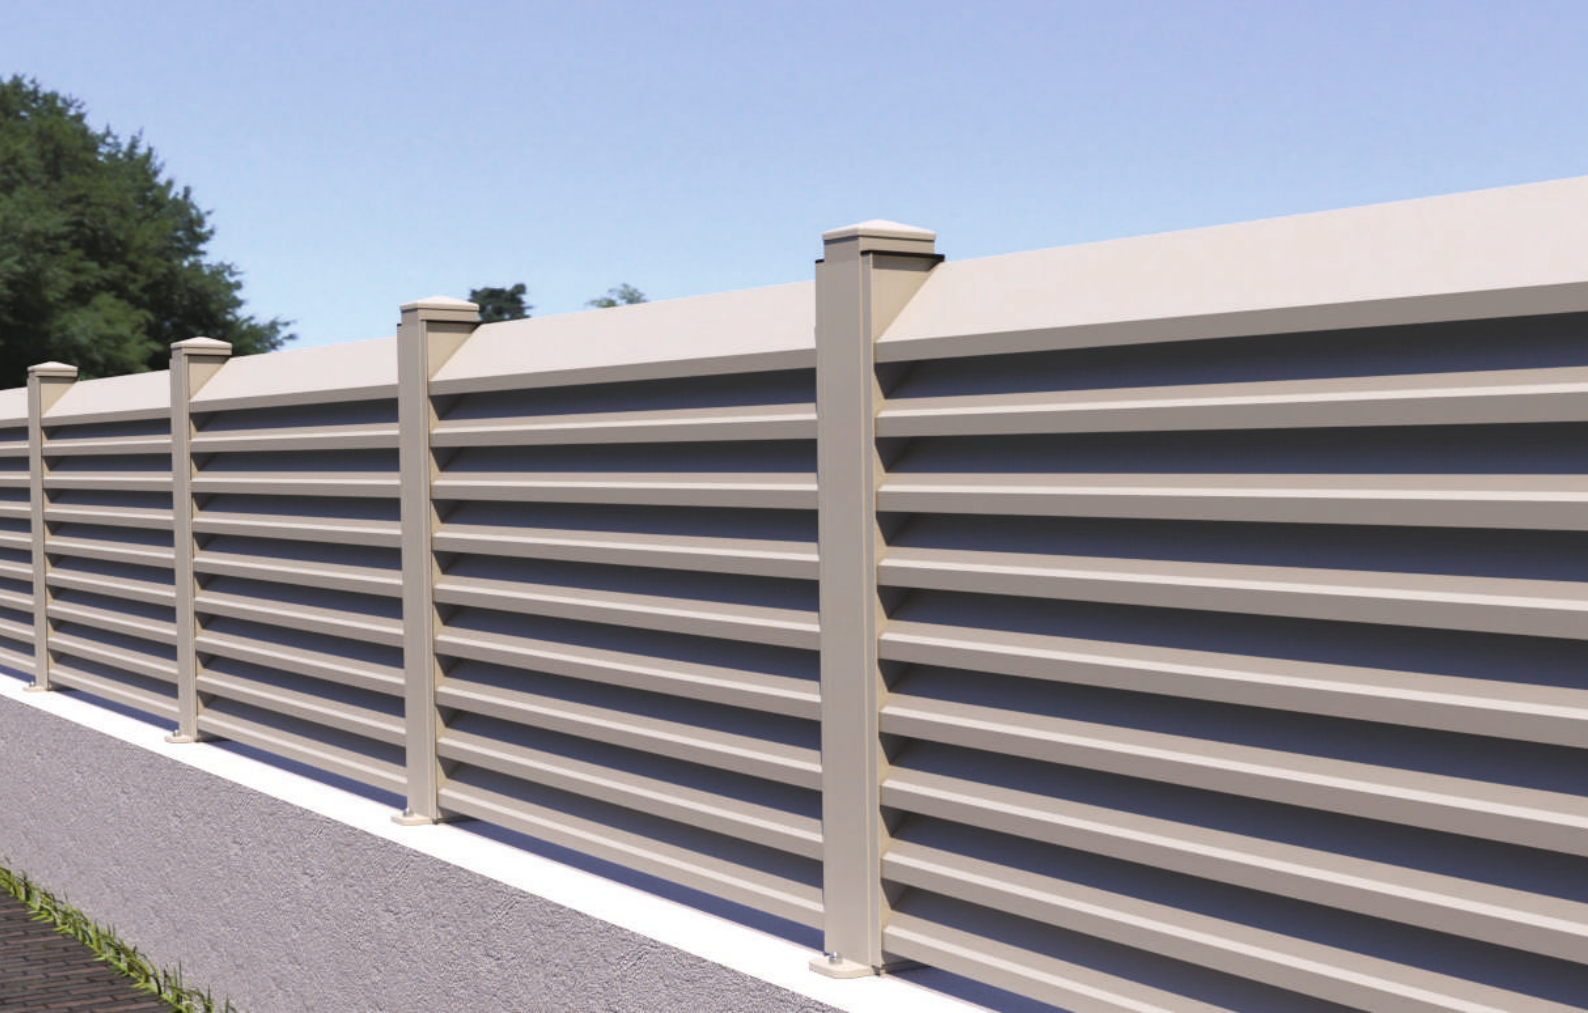

F76 ALUMINIUM GARDEN FENCE

Aluminum fences have a sleek appearance, are solid, lightweight and easy to install. They are ideal for creating visually attractive gardens MEF fence models will add value to your properties with large selection.

In short, the aluminum fences can be assembled entirely according to your wishes.

Aluminum fences are a modern and sustainable solution for property boundaries.

F76 model has aluminium post in 76x76 mm (3") with strong design. It's connected to the slab with base connector which has sturdy design. You have possibility to use 8 mm glass between panel profiles. Due to it's sturdy design, you can install these posts up to 200 cm height from the ground.

F100 ALUMINIUM GARDEN FENCE

Enjoy the utmost privacy in your garden thanks to the aluminium fences produced by MEF. Aluminium privacy fences have become very popular, above all due to their high-quality design for single and multi-family dwellings and other buildings. MEF aluminium fencing enhances landscaping and adds security to a garden, pool, or building, while not hiding views. This innovative system represents a durable and stable fence model which has 100x100mm post and louver shelves. The result is an exclusive garden fence for the modern garden. The system contains angled louver aluminium profiles which cancel the view from outside. Installation is simple and precise. After connecting the post profile to the base connector, just fix the base connector on the ground directly with using appropriate screws or anchors. The panel width can vary up to 200 cm and it is even possible to reach a height of 220 cm. MEF F100 is the perfect solution if you want more privacy.