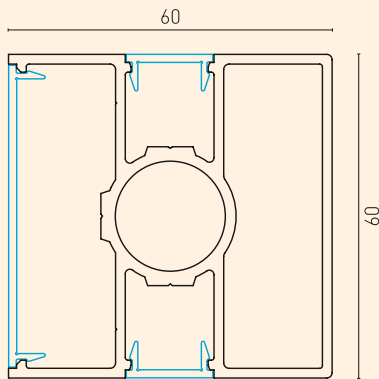

F40 TECHNICAL DETAILS

F40 TECHNICAL DETAILS

- The horizontal profile can be combined with 8 mm glass.

PR-8337
1.144 kg/m

PR-5683
0.090 kg/m

PR-4228
0.123 kg/m

PR-4227
0.773 kg/m

PR-7327
0.923 kg/m

YSB4222
4.2x22 Self Tapping Screw

F60 TECHNICAL DETAILS

F60 TECHNICAL DETAILS

- Fence with patterned horizontal profile and flat surface profile.

PR-9459
0.100 kg/m

PR-9477
1.021 kg/m

PR-9451
0.947 kg/m

PR-9460
0.268 kg/m