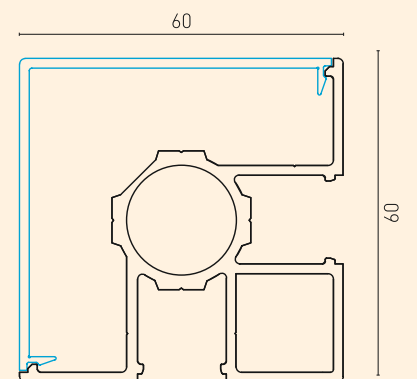

PR-9451
0.947 kg/m

PR-9480
1.392 kg/m