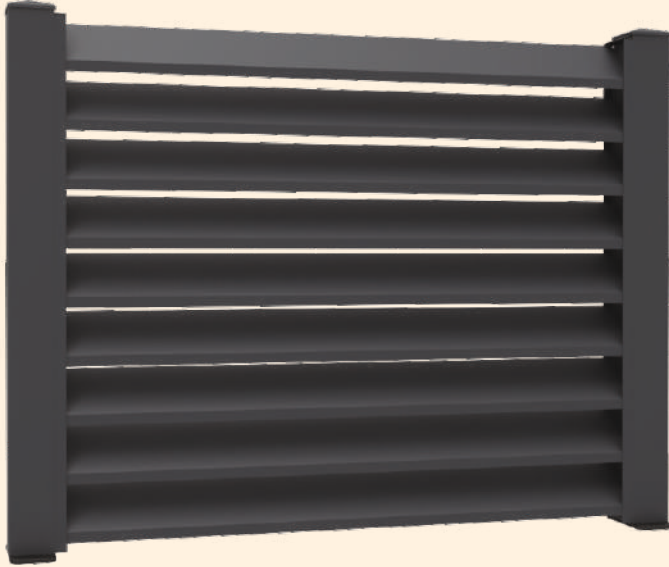

AK-5027K
Chemical Anchor
ETA Certified

FI00 TECHNICAL DETAILS

YSB4216
4.2x23
Self Tapping Screw

Detail A
Fixing of Adapter Profile
to Post Profile

F100 TECHNICAL DETAILS

- Fence with angled louver profiles.