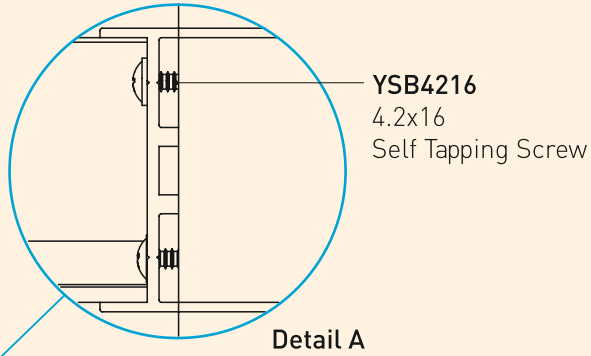

YSB4222
4.2x22 Self Tapping Screw

F60 TECHNICAL DETAILS

F60 TECHNICAL DETAILS

- Fence with patterned horizontal profile and flat surface profile.

PR-9459
0.100 kg/m

PR-9477
1.021 kg/m

PR-9451
0.947 kg/m

PR-9460
0.268 kg/m

PR-9458
1.663 kg/m

PR-9481
0.613 kg/m

PR-9480
1.392 kg/m

AK-5352B

AK-5400

KSG10X100
M10x100 Threaded Rod
+ Domed Cap Nut

YSB4216
4.2x16 Self Tapping Screw

AK-5027K
Chemical Anchor

ETA
Certified

F60 LOUVER TECHNICAL DETAILS

Fixing Detail from Adapter Profile to Post Profile

F60 LOUVER TECHNICAL DETAILS

- Fence with angled louver profiles.

ETA
Certified

F60 V TECHNICAL DETAILS

Fixing Detail of Horizontal Connector Profile to Post Profile (PR-9449 to PR-9458)

YSB4216
4.2x16
Self Tapping Screw

Detail A

Detail B
Fixing Detail of Vertical Profile to Horizontal Connector Profile

YSB4213
4.2x13 Self Tapping Screw

F60 V TECHNICAL DETAILS

- Fence with cambered type vertical profile and flat vertical profile.