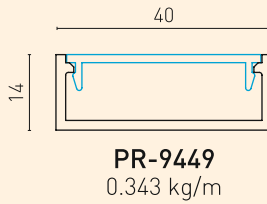

YSB4216
4.2x16
Self Tapping Screw

Detail A

Detail B
Fixing Detail of Vertical Profile to Horizontal Connector Profile

YSB4213
4.2x13 Self Tapping Screw

F60 V TECHNICAL DETAILS

- Fence with cambered type vertical profile and flat vertical profile.

ETA
Certified

F76 TECHNICAL DETAILS

F76 TECHNICAL DETAILS

- The horizontal profile can be combined with 8 mm glass.

- Fence with patterned profile and flat surface profile.

PR-9454
2.516 kg/m

PR-4228
0.123 kg/m