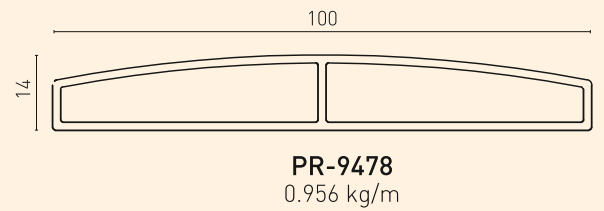

ETA
Certified

F60 LOUVER TECHNICAL DETAILS

Fixing Detail from Adapter Profile to Post Profile

F60 LOUVER TECHNICAL DETAILS

- Fence with angled louver profiles.

ETA
Certified

F60 V TECHNICAL DETAILS

Fixing Detail of Horizontal Connector Profile to Post Profile (PR-9449 to PR-9458)

YSB4216
4.2x16
Self Tapping Screw

Detail A

Detail B
Fixing Detail of Vertical Profile to Horizontal Connector Profile

YSB4213
4.2x13 Self Tapping Screw

F60 V TECHNICAL DETAILS

- Fence with cambered type vertical profile and flat vertical profile.