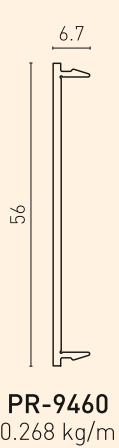

PR-9458
1.663 kg/m

PR-9481
0.613 kg/m

PR-9480
1.392 kg/m

AK-5352B

AK-5400

KSG10X100
M10x100 Threaded Rod
+ Domed Cap Nut

YSB4216
4.2x16 Self Tapping Screw

AK-5027K
Chemical Anchor

ETA
Certified

F60 LOUVER TECHNICAL DETAILS

Fixing Detail from Adapter Profile to Post Profile

F60 LOUVER TECHNICAL DETAILS

- Fence with angled louver profiles.

ETA
Certified

F60 V TECHNICAL DETAILS

Fixing Detail of Horizontal Connector Profile to Post Profile (PR-9449 to PR-9458)

YSB4216
4.2x16
Self Tapping Screw

Detail A

Detail B
Fixing Detail of Vertical Profile to Horizontal Connector Profile

YSB4213
4.2x13 Self Tapping Screw

F60 V TECHNICAL DETAILS

- Fence with cambered type vertical profile and flat vertical profile.