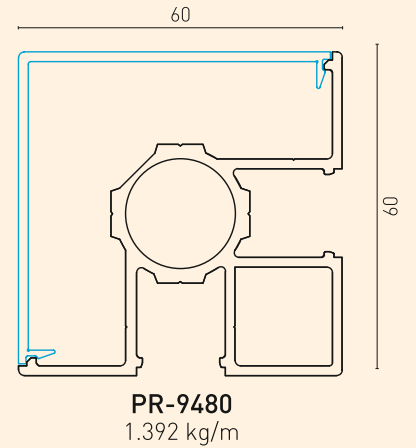

F40 TECHNICAL DETAILS

F40 TECHNICAL DETAILS

- The horizontal profile can be combined with 8 mm glass.

PR-8337
1.144 kg/m

PR-5683
0.090 kg/m

PR-4228
0.123 kg/m

PR-4227
0.773 kg/m

PR-7327
0.923 kg/m

YSB4222
4.2x22 Self Tapping Screw

F60 TECHNICAL DETAILS

F60 TECHNICAL DETAILS

- Fence with patterned horizontal profile and flat surface profile.

PR-9459
0.100 kg/m

PR-9477
1.021 kg/m

PR-9451
0.947 kg/m

PR-9460
0.268 kg/m

ETA
Certified

F60 LOUVER TECHNICAL DETAILS

Fixing Detail from Adapter Profile to Post Profile

F60 LOUVER TECHNICAL DETAILS

- Fence with angled louver profiles.

ETA
Certified

F60 V TECHNICAL DETAILS

Fixing Detail of Horizontal Connector Profile to Post Profile (PR-9449 to PR-9458)

YSB4216
4.2x16
Self Tapping Screw

Detail A

Detail B
Fixing Detail of Vertical Profile to Horizontal Connector Profile

YSB4213
4.2x13 Self Tapping Screw

F60 V TECHNICAL DETAILS

- Fence with cambered type vertical profile and flat vertical profile.