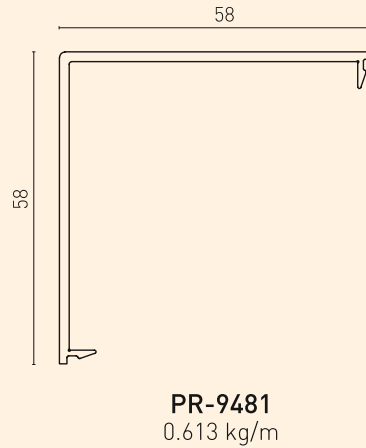

PR-9458
1.663 kg/m

PR-9481
0.613 kg/m

PR-9480
1.392 kg/m

AK-5352B

AK-5400

KSG10X100
M10x100 Threaded Rod
+ Domed Cap Nut

YSB4216
4.2x16 Self Tapping Screw

AK-5027K
Chemical Anchor

ETA
Certified

F60 LOUVER TECHNICAL DETAILS

Fixing Detail from Adapter Profile to Post Profile

F60 LOUVER TECHNICAL DETAILS

- Fence with angled louver profiles.

ETA
Certified

F60 V TECHNICAL DETAILS

Fixing Detail of Horizontal Connector Profile to Post Profile (PR-9449 to PR-9458)

YSB4216
4.2x16
Self Tapping Screw

Detail A

Detail B
Fixing Detail of Vertical Profile to Horizontal Connector Profile

YSB4213
4.2x13 Self Tapping Screw

F60 V TECHNICAL DETAILS

- Fence with cambered type vertical profile and flat vertical profile.