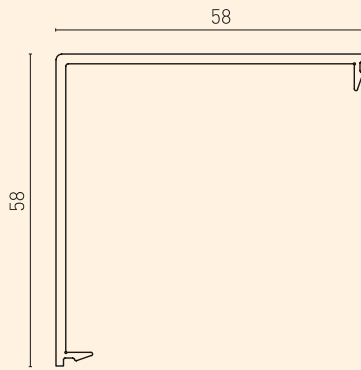

PR-9481
0.613 kg/m