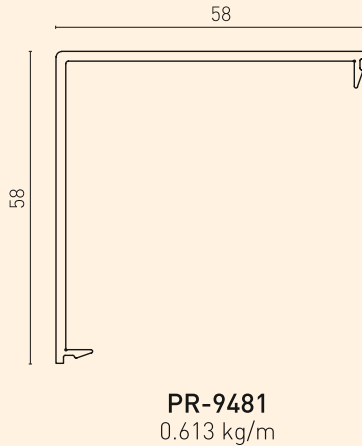

YSB4216
4.2x16
Self Tapping Screw

Detail A

Detail B
Fixing Detail of Vertical Profile to Horizontal Connector Profile

YSB4213
4.2x13 Self Tapping Screw

F60 V TECHNICAL DETAILS

- Fence with cambered type vertical profile and flat vertical profile.