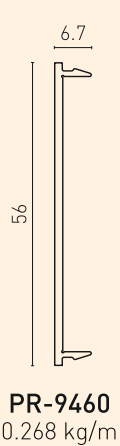

PR-9458
1.663 kg/m

PR-9481
0.613 kg/m

PR-9480
1.392 kg/m

AK-5352B

AK-5400

KSG10X100
M10x100 Threaded Rod
+ Domed Cap Nut

YSB4216
4.2x16 Self Tapping Screw

AK-5027K
Chemical Anchor

YSB4216
4.2x16
Self Tapping Screw

Detail A

Detail B
Fixing Detail of Vertical Profile to Horizontal Connector Profile

YSB4213
4.2x13 Self Tapping Screw

F60 V TECHNICAL DETAILS

- Fence with cambered type vertical profile and flat vertical profile.

ETA
Certified

F76 TECHNICAL DETAILS

F76 TECHNICAL DETAILS

- The horizontal profile can be combined with 8 mm glass.

- Fence with patterned profile and flat surface profile.

PR-9454
2.516 kg/m

PR-4228
0.123 kg/m

PR-4227
0.773 kg/m

PR-7327
0.923 kg/m

PR-7653
0.995 kg/m

YSB4216
4.2x16 Self Tapping Screw

AK-5401

AK-5230

AK-4227TA

KSG10X100
M10x100 Threaded Rod
+ Domed Cap Nut