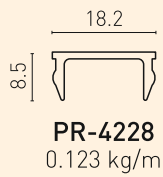

F40 TECHNICAL DETAILS

F40 TECHNICAL DETAILS

- The horizontal profile can be combined with 8 mm glass.

PR-8337
1.144 kg/m

PR-5683
0.090 kg/m

PR-4228
0.123 kg/m

PR-4227
0.773 kg/m

PR-7327
0.923 kg/m