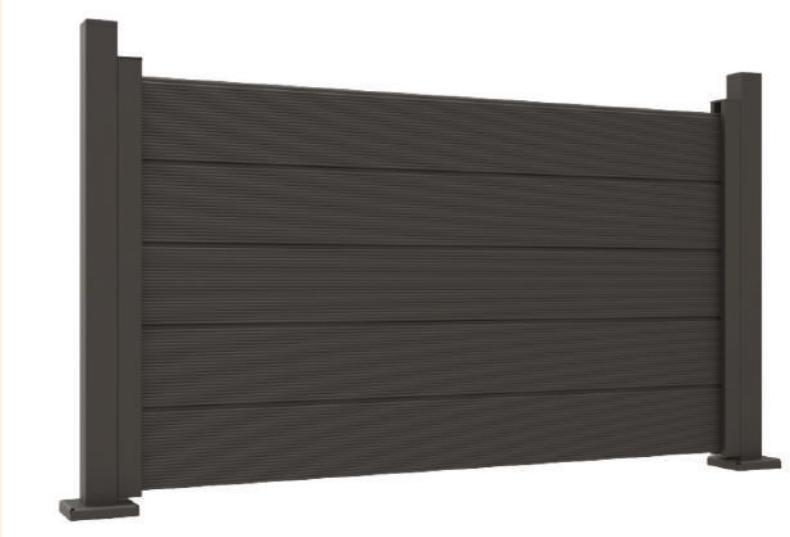

F40 TECHNICAL DETAILS

- The horizontal profile can be combined with 8 mm glass.