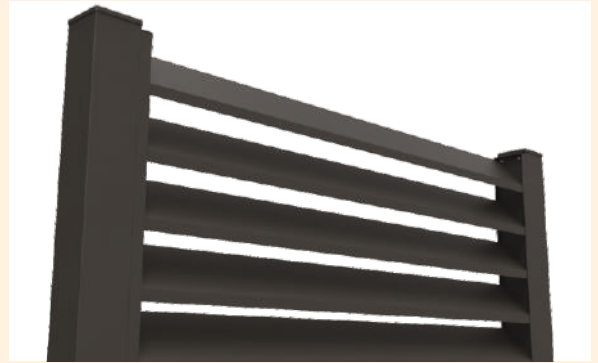

AK-5027K
Chemical Anchor
ETA Certified

FI00 TECHNICAL DETAILS

YSB4216
4.2x23
Self Tapping Screw

Detail A
Fixing of Adapter Profile
to Post Profile

F100 TECHNICAL DETAILS

- Fence with angled louver profiles.