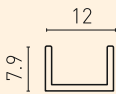

F40 TECHNICAL DETAILS

F40 TECHNICAL DETAILS

- The horizontal profile can be combined with 8 mm glass.

PR-8337
1.144 kg/m

PR-5683
0.090 kg/m

PR-4228
0.123 kg/m

PR-4227
0.773 kg/m

PR-7327
0.923 kg/m