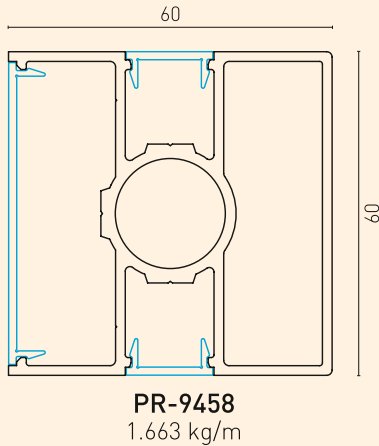

ETA
Certified

F60 LOUVER TECHNICAL DETAILS

Fixing Detail from Adapter Profile to Post Profile

F60 LOUVER TECHNICAL DETAILS

- Fence with angled louver profiles.

ETA
Certified

F60 V TECHNICAL DETAILS

Fixing Detail of Horizontal Connector Profile to Post Profile (PR-9449 to PR-9458)

YSB4216
4.2x16
Self Tapping Screw

Detail A

Detail B
Fixing Detail of Vertical Profile to Horizontal Connector Profile

YSB4213
4.2x13 Self Tapping Screw

F60 V TECHNICAL DETAILS

- Fence with cambered type vertical profile and flat vertical profile.

ETA
Certified

F76 TECHNICAL DETAILS

F76 TECHNICAL DETAILS

- The horizontal profile can be combined with 8 mm glass.

- Fence with patterned profile and flat surface profile.

PR-9454
2.516 kg/m

PR-4228
0.123 kg/m