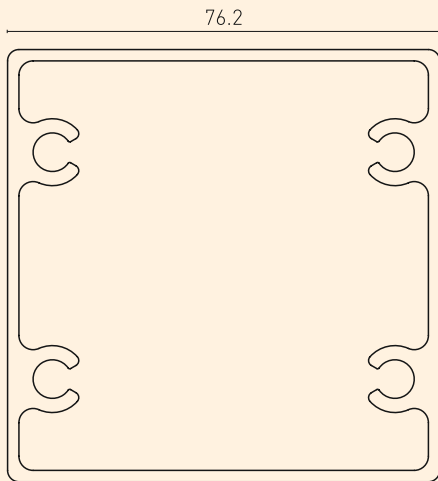

PR-9454
2.516 kg/m