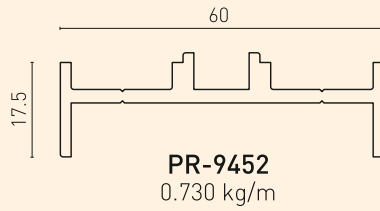

ETA
Certified

F60 LOUVER TECHNICAL DETAILS

Fixing Detail from Adapter Profile to Post Profile

F60 LOUVER TECHNICAL DETAILS

- Fence with angled louver profiles.

ETA
Certified

F60 V TECHNICAL DETAILS

Fixing Detail of Horizontal Connector Profile to Post Profile (PR-9449 to PR-9458)

YSB4216
4.2x16
Self Tapping Screw

Detail A

Detail B
Fixing Detail of Vertical Profile to Horizontal Connector Profile

YSB4213
4.2x13 Self Tapping Screw

F60 V TECHNICAL DETAILS

- Fence with cambered type vertical profile and flat vertical profile.