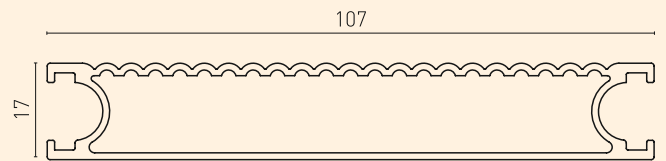

PR-7653
0.995 kg/m