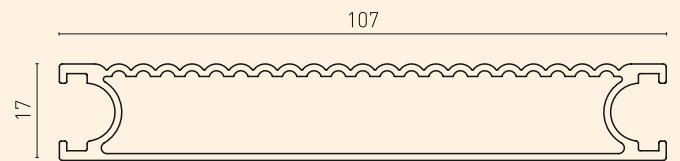

F100 ALUMINIUM GARDEN FENCE

Enjoy the utmost privacy in your garden thanks to the aluminium fences produced by MEF. Aluminium privacy fences have become very popular, above all due to their high-quality design for single and multi-family dwellings and other buildings. MEF aluminium fencing enhances landscaping and adds security to a garden, pool, or building, while not hiding views. This innovative system represents a durable and stable fence model which has 100x100mm post and louver shelves. The result is an exclusive garden fence for the modern garden. The system contains angled louver aluminium profiles which cancel the view from outside. Installation is simple and precise. After connecting the post profile to the base connector, just fix the base connector on the ground directly with using appropriate screws or anchors. The panel width can vary up to 200 cm and it is even possible to reach a height of 220 cm. MEF F100 is the perfect solution if you want more privacy.

- 100x100 mm Aluminium post
- Angled louver profiles.
- Screws are not visible.
- Simple, clean and stylish lines.
- Strong, light and rust free.
- Easy do-it-yourself assembly

- Standard RAL Colors
- Black (RAL9005)
 - Anthracite Grey (RAL7016)
 - White (RAL9016)
 - Cream White (RAL9001)
 - Signal Grey (RAL7004)

F40 TECHNICAL DETAILS

F40 TECHNICAL DETAILS

- The horizontal profile can be combined with 8 mm glass.

PR-8337
1.144 kg/m

PR-5683
0.090 kg/m

PR-4228
0.123 kg/m

PR-4227
0.773 kg/m

PR-7327
0.923 kg/m