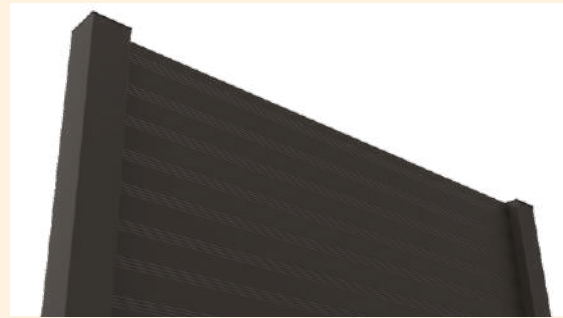

YSB4222
4.2x22 Self Tapping Screw

F60 TECHNICAL DETAILS

F60 TECHNICAL DETAILS

- Fence with patterned horizontal profile and flat surface profile.

PR-9459
0.100 kg/m

PR-9477
1.021 kg/m

PR-9451
0.947 kg/m

PR-9460
0.268 kg/m